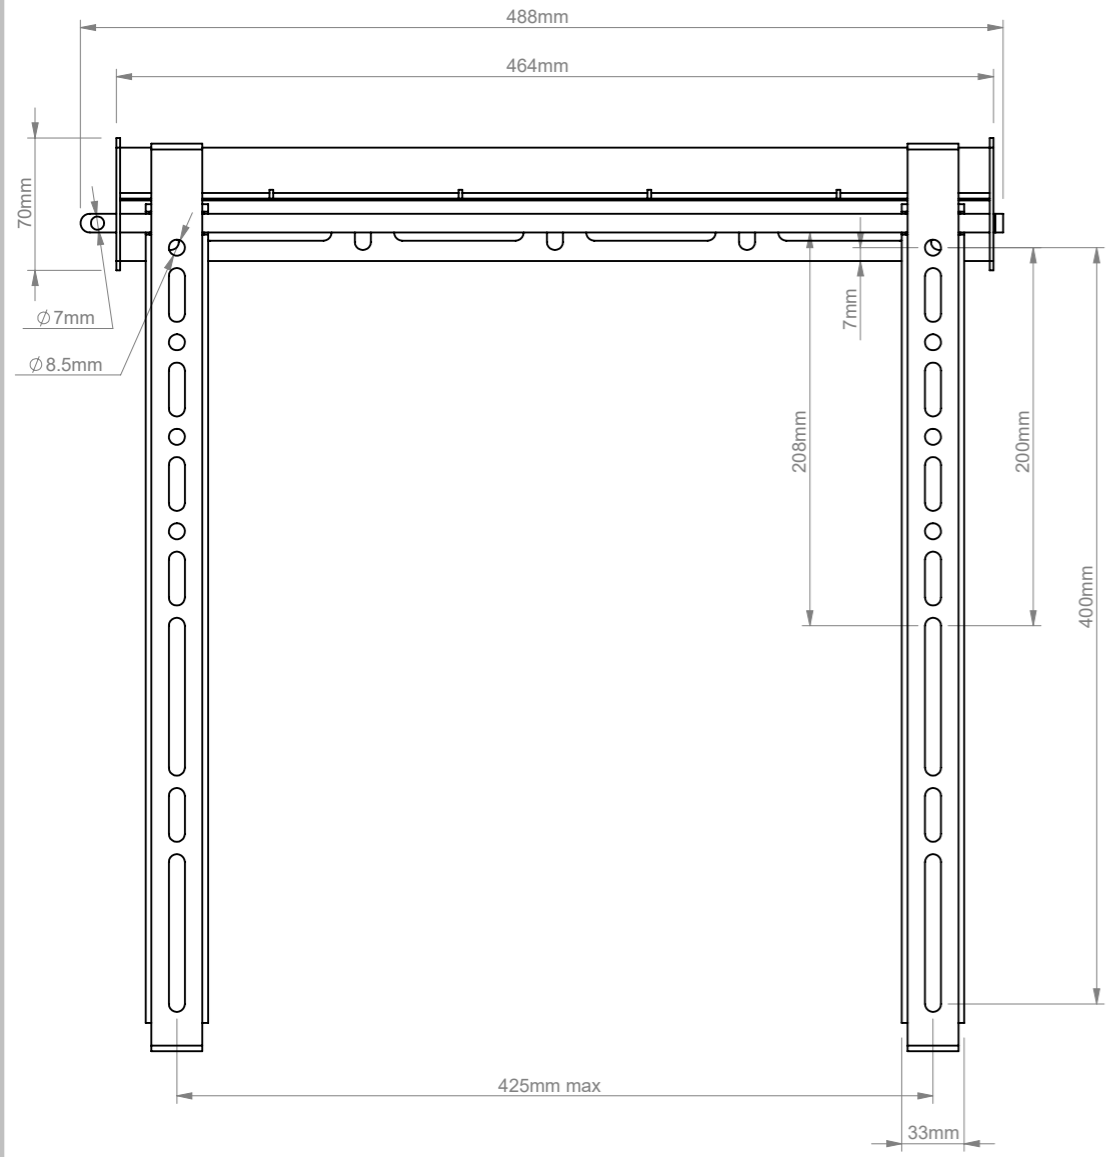

THE INFORMATION CONTAINED IN THIS DRAWING IS THE SOLE PROPERTY OF B-TECH INTERNATIONAL DESIGN AND MANUFACTURING LIMITED, ANY REPRODUCTION IN PART OR WHOLE WITHOUT THE WRITTEN PERMISSION OF B-TECH INTERNATIONAL DESIGN AND MANUFACTURING LIMITED IS PROHIBITED.

B-Tech International Design and Manufacturing Limited		B-Tech No: BTV510
Part of the B-Tech International Group of Companies		Version: 2.0
 UNLESS OTHERWISE SPECIFIED DIMENSIONS ARE IN MILLIMETERS	Size: A3	Title: Universal Flat Screen Wall Mount
	Scale: 1:10	Revision: 0.0
Sheet: 1 of 1	Date: 25/11/2016	File Name: BTD-BTV510-R0.0