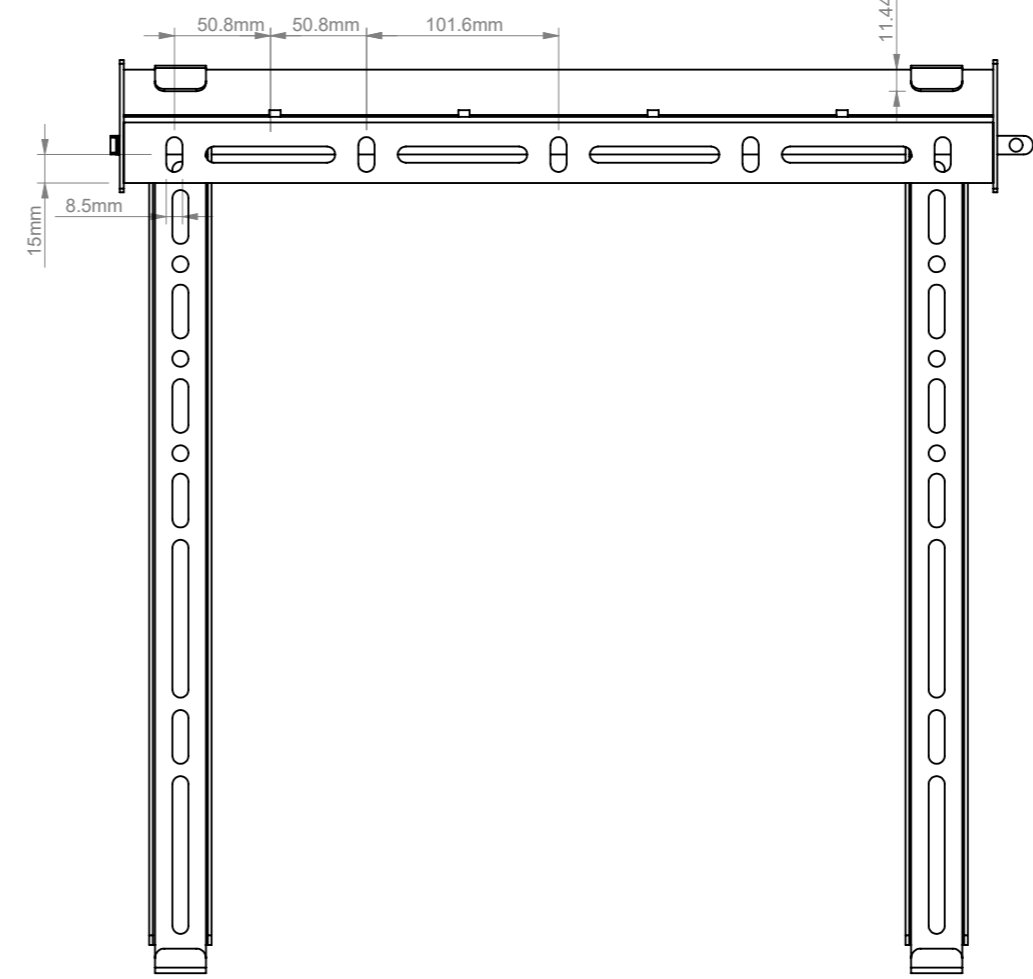

B-Tech International Design and Manufacturing Limited		B-Tech No: BTV510
Part of the B-Tech International Group of Companies		Version: 2.0
 UNLESS OTHERWISE SPECIFIED DIMENSIONS ARE IN MILLIMETERS	Size: A3	Title: Universal Flat Screen Wall Mount
	Scale: 1:10	Revision: 0.0
Sheet: 1 of 1	Date: 25/11/2016	File Name: BTD-BTV510-R0.0