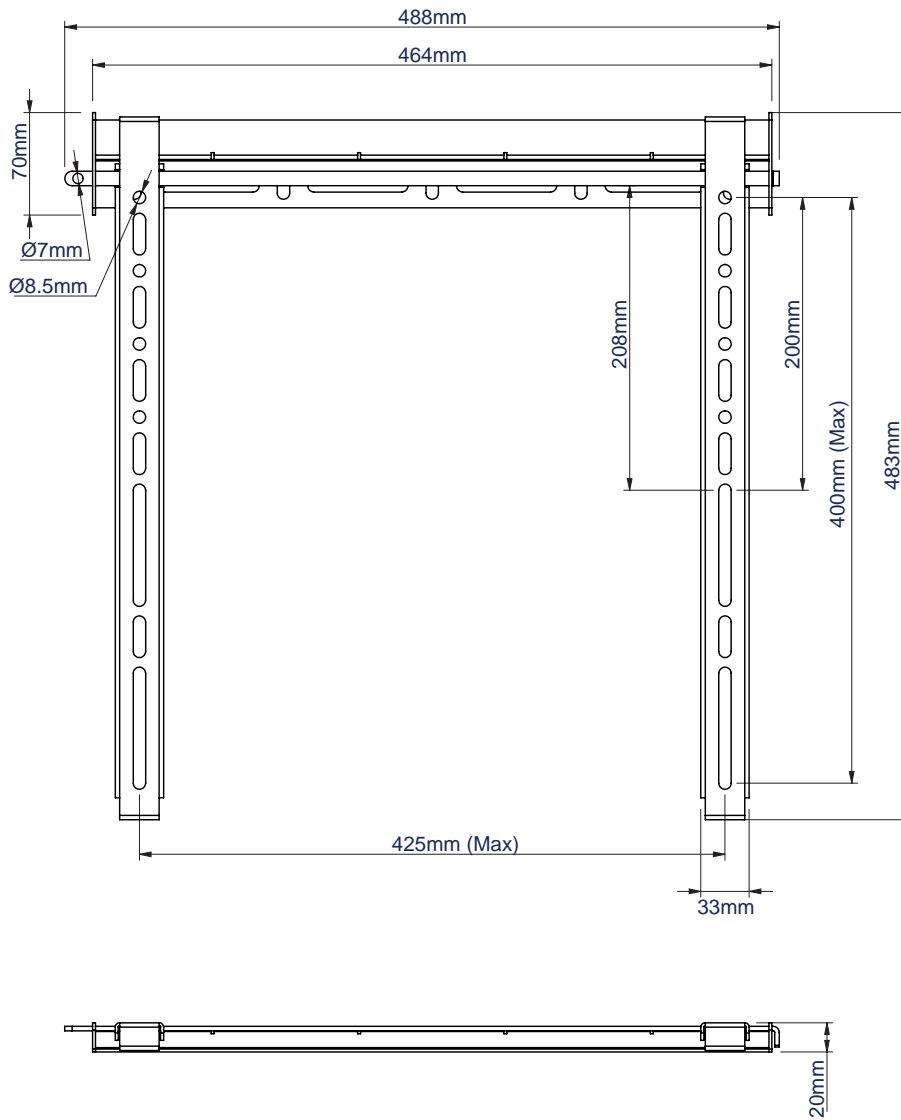

Low profile design mounts screen only 20mm from wall

Locking bar for secure installation (padlock not included)

Supplied in retail packaging, ideal for the consumer market

All fixings and mounting hardware included

PACKING INFORMATION

COLOUR:	ORDER REF:	EAN CODE:	MASTER CARTON QTY:	INNER CARTON QTY:	MASTER CARTON WEIGHT:	MASTER CARTON CUBE:
Black	BTV510/B	5019318440038	6	N/A	11.73kg	0.021cbm