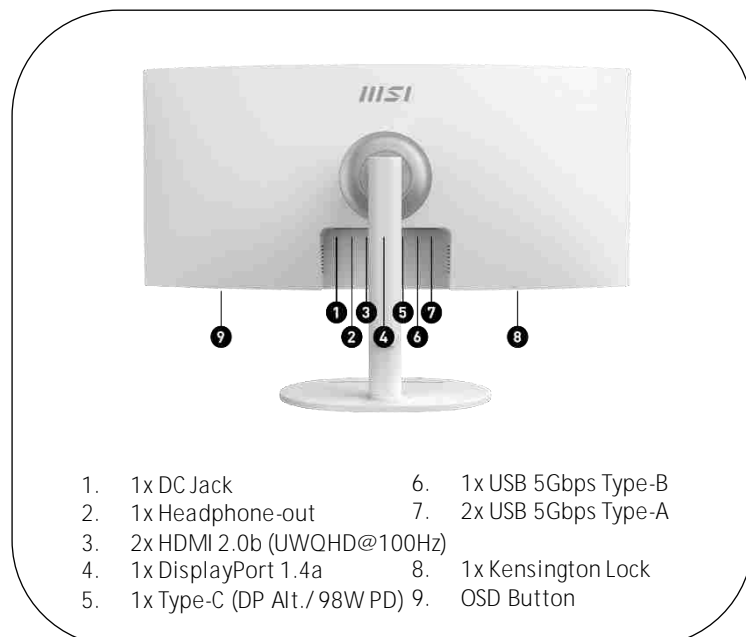

Provide the smartest tool, KVM function, color & display mode to you while working with it every day.

KVM

KVM Function Support

Control multiple devices via one set of keyboard, mouse, and MSI monitor.

PIP / PBP

PIP / PBP

PIP/PBP mode provide a better efficiency for creators when need it.

Built-in Speakers

Built-in Speakers

Built-in speakers allow you to listen clearly without connecting external speakers.

- 1x DC Jack
- 1x Headphone-out
- 2x HDMI 2.0b (UWQHD@100Hz)
- 1x DisplayPort 1.4a
- 1x Type-C (DP Alt./98W PD)
- 1x USB 5Gbps Type-B
- 2x USB 5Gbps Type-A
- 1x Kensington Lock
- OSD Button