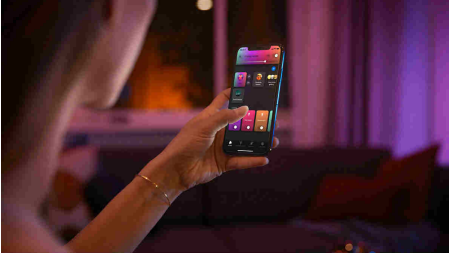

Easy smart lighting

Featuring gradient technology, this lightstrip blends different colours of light together at once. It's flexible and extendable up to 10 meters, letting you add a brilliant blend of colour to any space.

Easy smart lighting

- Control up to 10 lights with the Bluetooth app
- Control lights with your voice*
- Create a personalised experience with colourful smart light
- Set the right mood with warm to cool white light
- Unlock the full suite of smart lighting features with the Bridge
- Seamlessly blend colours
- Shape, cut or extend
- Extendible up to 33 feet
- Dynamic light scenes

Highlights

Control up to 10 lights with the Bluetooth app

With the Hue Bluetooth app, you can control your Hue smart lights in a single room of your home. Add up to 10 smart lights and control them all with just the touch of a button on your mobile device.