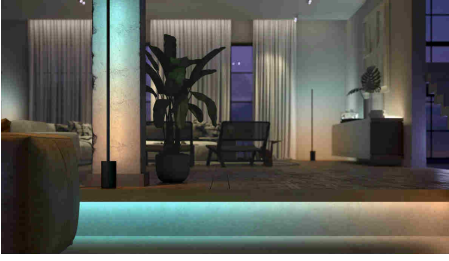

Shape, cut or extend

Completely flexible, the gradient lightstrip lets you shape and bend it to fit your space. Attach a gradient lightstrip extension for larger surfaces or cut the strip to size to fit into a smaller space.