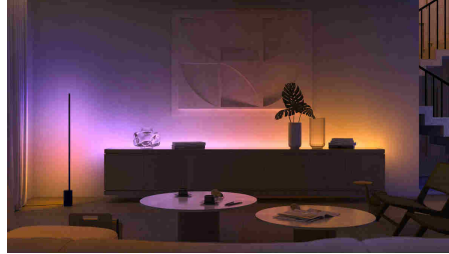

Highlights

Control up to 10 lights with the Bluetooth app

With the Hue Bluetooth app, you can control your Hue smart lights in a single room of your home. Add up to 10 smart lights and control them all with just the touch of a button on your mobile device.

Create a personalised experience with colourful smart light

Transform your home with over 16 million colours, instantly creating the right atmosphere for any event. With the touch of a button, you can set a festive mood for a party, turn your living room into a movie theatre, enhance your home decor with colour accents, and much more.

Set the right mood with warm to cool white light

These bulbs and light fixtures offer different shades of warm to cool white light. With complete dimmability from bright to low nightlights, you can tune your lights to the perfect shade and brightness of light for your daily needs.