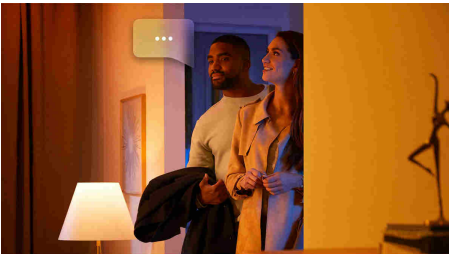

Easy smart lighting

Featuring gradient technology, this lightstrip blends different colours of light together at once. It's flexible and extendable up to 10 meters, letting you add a brilliant blend of colour to any space.

Easy smart lighting

- Control up to 10 lights with the Bluetooth app
- Control lights with your voice*
- Create a personalised experience with colourful smart light
- Set the right mood with warm to cool white light
- Unlock the full suite of smart lighting features with the Bridge
- Seamlessly blend colours
- Shape, cut or extend
- Extendible up to 33 feet
- Dynamic light scenes

Highlights

Control up to 10 lights with the Bluetooth app

With the Hue Bluetooth app, you can control your Hue smart lights in a single room of your home. Add up to 10 smart lights and control them all with just the touch of a button on your mobile device.

Control lights with your voice*

Philips Hue works with Amazon Alexa and the Google Assistant when paired with a compatible Google Nest or Amazon Echo device. Simple voice commands allow you to control multiple lights in a room, or just a single lamp.