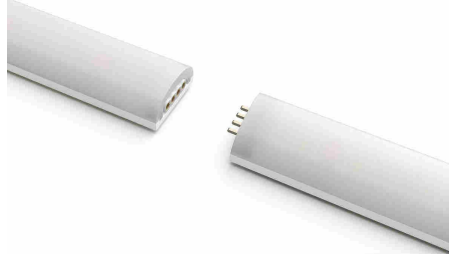

Extendible up to 9.75 metres/32 feet

Extend your Philips Hue gradient lightstrip up to 9.75 metres/32 feet with 1-metre/40-inch extensions. Cover larger areas with a colourful and consistent blend of light, such as full-room cove lighting or under a bed.