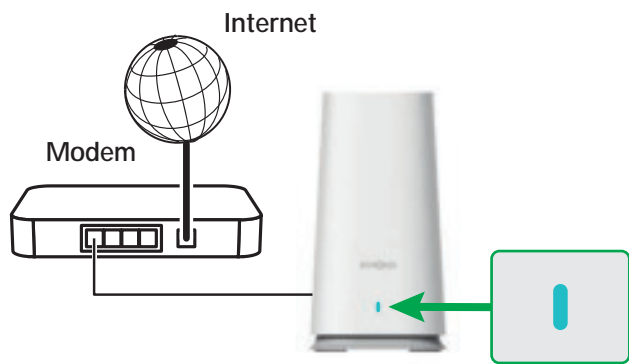

STRONG

2100 Mbit/s

ATRIA

WI-FI MESH 2100 ADD-ON

Extend your Strong Mesh 2100 network!

Installation Instructions

A

1x

1x

1x

1

+

2