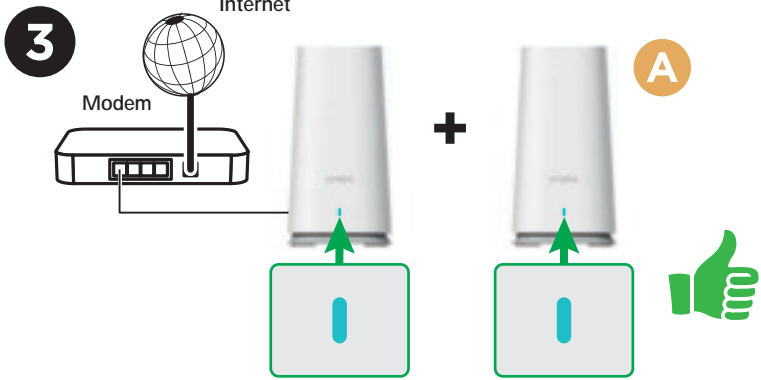

ATRIA Mesh App

SERVICE CENTER

GB support_uk@strong.tv
0800 464 7919

www.strong.tv

Supplied by STRONG AUSTRIA
Represented by Caldero Holdings Ltd.
Concordia Works
30 Sovereign Street
Leeds, LS1 4BA, UK
Email : support_uk@strong.tv
Wi-Fi is a registered trademark of Wi-Fi Alliance®
© STRONG 2021. All rights reserved

MP-0000067365

www.strong.tv