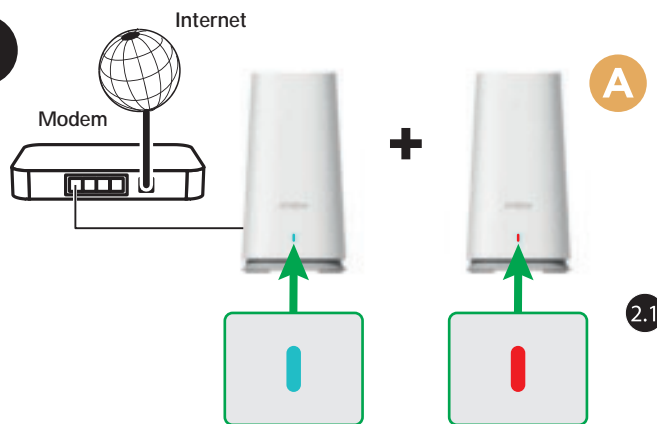

STRONG

2100 Mbit/s

ATRIA

WI-FI MESH 2100 ADD-ON

Extend your Strong Mesh 2100 network!

Installation Instructions

A

1x

1x

1x

1

+

2