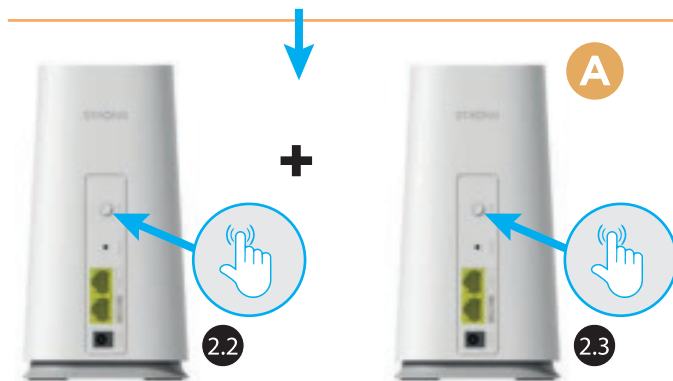

STRONG

2100 Mbit/s

ATRIA

WI-FI MESH 2100 ADD-ON

Extend your Strong Mesh 2100 network!

Installation Instructions

A

1x

1x

1x

1

+

2