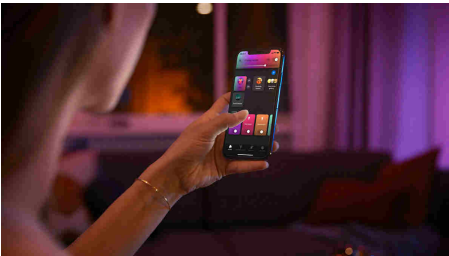

Easy smart lighting

Complement your home's decor with the slim, stylish black design of the gradient Signe floor lamp, which blends multiple colours together to paint the walls with a unique gradient of light.

Limitless possibilities

- Sync films, TV programmes, music, and games to smart lights

Easy smart lighting

- Control up to 10 lights with the Bluetooth app
- Control lights with your voice*
- Create a personalised experience with colourful smart light
- Set the right mood with warm to cool white light
- Unlock the full suite of smart lighting features with the Bridge
- Dynamic light scenes
- Seamlessly blend colours

Highlights

Sync films, TV programmes, music, and games to smart lights

Bring your entertainment to new heights by syncing the action on the screen or the beat of your music to your smart lights.* Choose the way you'd like to sync your lights to your film, music (including with our Spotify integration!), TV programme or game and watch as the colour-capable lights in your Entertainment area react. *Hue Bridge required

Control up to 10 lights with the Bluetooth app

With the Hue Bluetooth app, you can control your Hue smart lights in a single room of your home. Add up to 10 smart lights and control them all with just the touch of a button on your mobile device.