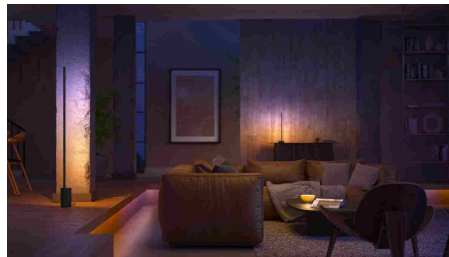

Easy smart lighting

Complement your home's decor with the slim, stylish black design of the gradient Signe floor lamp, which blends multiple colours together to paint the walls with a unique gradient of light.

Control up to 10 lights with the Bluetooth app

With the Hue Bluetooth app, you can control your Hue smart lights in a single room of your home. Add up to 10 smart lights and control them all with just the touch of a button on your mobile device.

Create a personalised experience with colourful smart light

Transform your home with over 16 million colours, instantly creating the right atmosphere for any event. With the touch of a button, you can set a festive mood for a party, turn your living room into a movie theatre, enhance your home decor with colour accents, and much more.

Dynamic light scenes

Amp up the ambiance of special moments with living light. Use dynamic scenes to create the perfect mood in any situation.

Seamlessly blend colours

Get a seamless blend of multiple colours of light at the same time in a single lamp. The colours flow together naturally, casting light to showcase a unique effect.