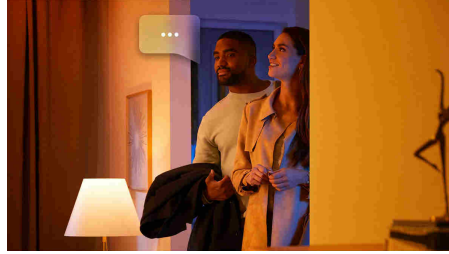

Philips Hue works with Amazon Alexa and the Google Assistant when paired with a compatible Google Nest or Amazon Echo device. Simple voice commands allow you to control multiple lights in a room, or just a single lamp.

Create a personalised experience with colourful smart light