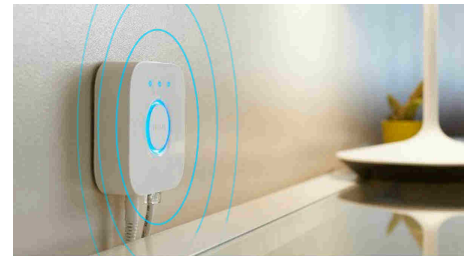

Easy smart lighting

Complement your home's decor with the slim, stylish black design of the gradient Signe floor lamp, which blends multiple colours together to paint the walls with a unique gradient of light.

Unlock the full suite of smart lighting features with the Bridge

The Bridge unlocks the features that make smart lighting truly smart – away-from-home control, voice control, automated lighting and much more. Add a Bridge to your setup to create immersive experiences, tap into technology that's secure and reliable, and more. The Bridge is the key to smart lighting like you've never seen before.