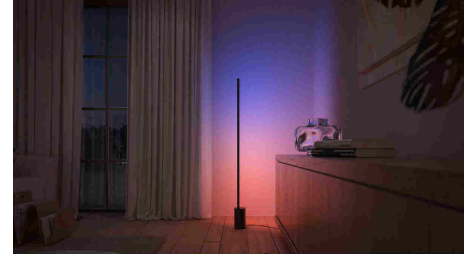

Easy smart lighting

Complement your home's decor with the slim, stylish black design of the gradient Signe floor lamp, which blends multiple colours together to paint the walls with a unique gradient of light.

Set the right mood with warm to cool white light

These bulbs and light fixtures offer different shades of warm to cool white light. With complete dimmability from bright to low nightlights, you can tune your lights to the perfect shade and brightness of light for your daily needs.

Unlock the full suite of smart lighting features with the Bridge

The Bridge unlocks the features that make smart lighting truly smart – away-from-home control, voice control, automated lighting and much more. Add a Bridge to your setup to create immersive experiences, tap into technology that's secure and reliable, and more. The Bridge is the key to smart lighting like you've never seen before.

Dynamic light scenes

Amp up the ambiance of special moments with living light. Use dynamic scenes to create the perfect mood in any situation.

Seamlessly blend colours

Get a seamless blend of multiple colours of light at the same time in a single lamp. The colours flow together naturally, casting light to showcase a unique effect.