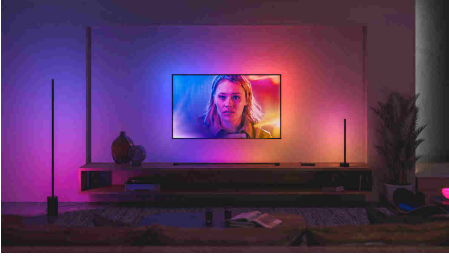

Easy smart lighting

Complement your home's decor with the slim, stylish black design of the gradient Signe floor lamp, which blends multiple colours together to paint the walls with a unique gradient of light.

Limitless possibilities

- Sync films, TV programmes, music, and games to smart lights

Easy smart lighting

- Control up to 10 lights with the Bluetooth app
- Control lights with your voice*
- Create a personalised experience with colourful smart light
- Set the right mood with warm to cool white light
- Unlock the full suite of smart lighting features with the Bridge
- Dynamic light scenes
- Seamlessly blend colours

Highlights

Sync films, TV programmes, music, and games to smart lights

Bring your entertainment to new heights by syncing the action on the screen or the beat of your music to your smart lights.* Choose the way you'd like to sync your lights to your film, music (including with our Spotify integration!), TV programme or game and watch as the colour-capable lights in your Entertainment area react. *Hue Bridge required

Dynamic light scenes

Amp up the ambiance of special moments with living light. Use dynamic scenes to create the perfect mood in any situation.

Seamlessly blend colours

Get a seamless blend of multiple colours of light at the same time in a single lamp. The colours flow together naturally, casting light to showcase a unique effect.