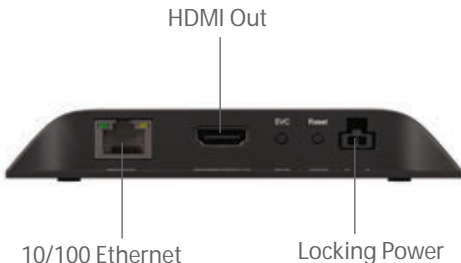

LS425

HD Basic I/O Package

LS445

4K Basic I/O Package

Front View

Back View

SPECIFICATIONS

MODEL	LS425 HD Basic I/O Package	LS445 4K Basic I/O Package	MODEL	LS425 HD Basic I/O Package	LS445 4K Basic I/O Package
VIDEO & HTML5 ENGINES			ACCESSORIES		
1080p60 video	X	X	1 Status LED	X	X
4K60p video		X	Reset and Service Buttons	X	X
HD image and motion graphic support	X	X	Real Time Clock 14-day life	X	X
HTML5 performance level	Mainstream		Locking Power Connector	X	X
MEDIA FORMATS			MISCELLANEOUS		
Video codecs for 4K content: H.265/H.264		X	Perfected Industrial Design - Simplified Wi-Fi installation	X	
Video Containers for 4K H.265 content: .ts, .mov, .mp4, .mkv		X	Dimensions (W x D x H)	126.6 x 141.84 x 19.41 mm; 4.98 x 5.58 x 0.76 in	
Video Codecs for Full HD: H.265, H.264(MPEG-4, Part 10), MPEG-2	X	X	Weight	Coming Soon	
Video Containers for Full HD content: .ts, .mpg, .vob, .mov, .mp4, .m2ts	X	X	Power	12V / 1.5A	
Images: BMP, JPEG, PNG	X	X	Multi-Country Power & Regulatory Approvals	X	X
Audio: MP2, MP3, AAC and WAV (AC3 is passed through)	X	X	Built-in Wall Mounting Brackets	X	X
HTML5: .html, Chromium-based, CSS, JavaScript, WebGL	X	X	1 year warranty, parts and labor*	X	X
HARDWARE INTERFACES					
HDMI™ Output 2.0a	1	1			
USB Type C port: supports GPIO, Serial, IR with adapters and high-speed host mode	1	1			
3.5mm Audio Out (analog & SPDIF digital)	X	X			
10/100 Base Ethernet	X	X			
Primary Storage: External micro SD slot protected by a tool-less cover	X	X			
Optional Wi-Fi/Bluetooth: E Key M.2 interface only for WD-105 module	X	X			