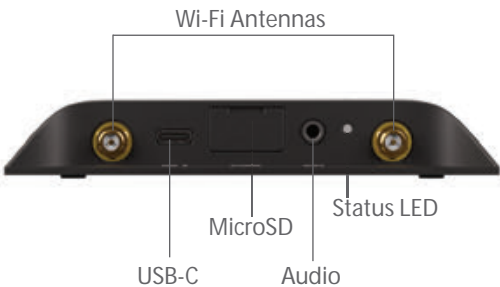

LS445

Front View