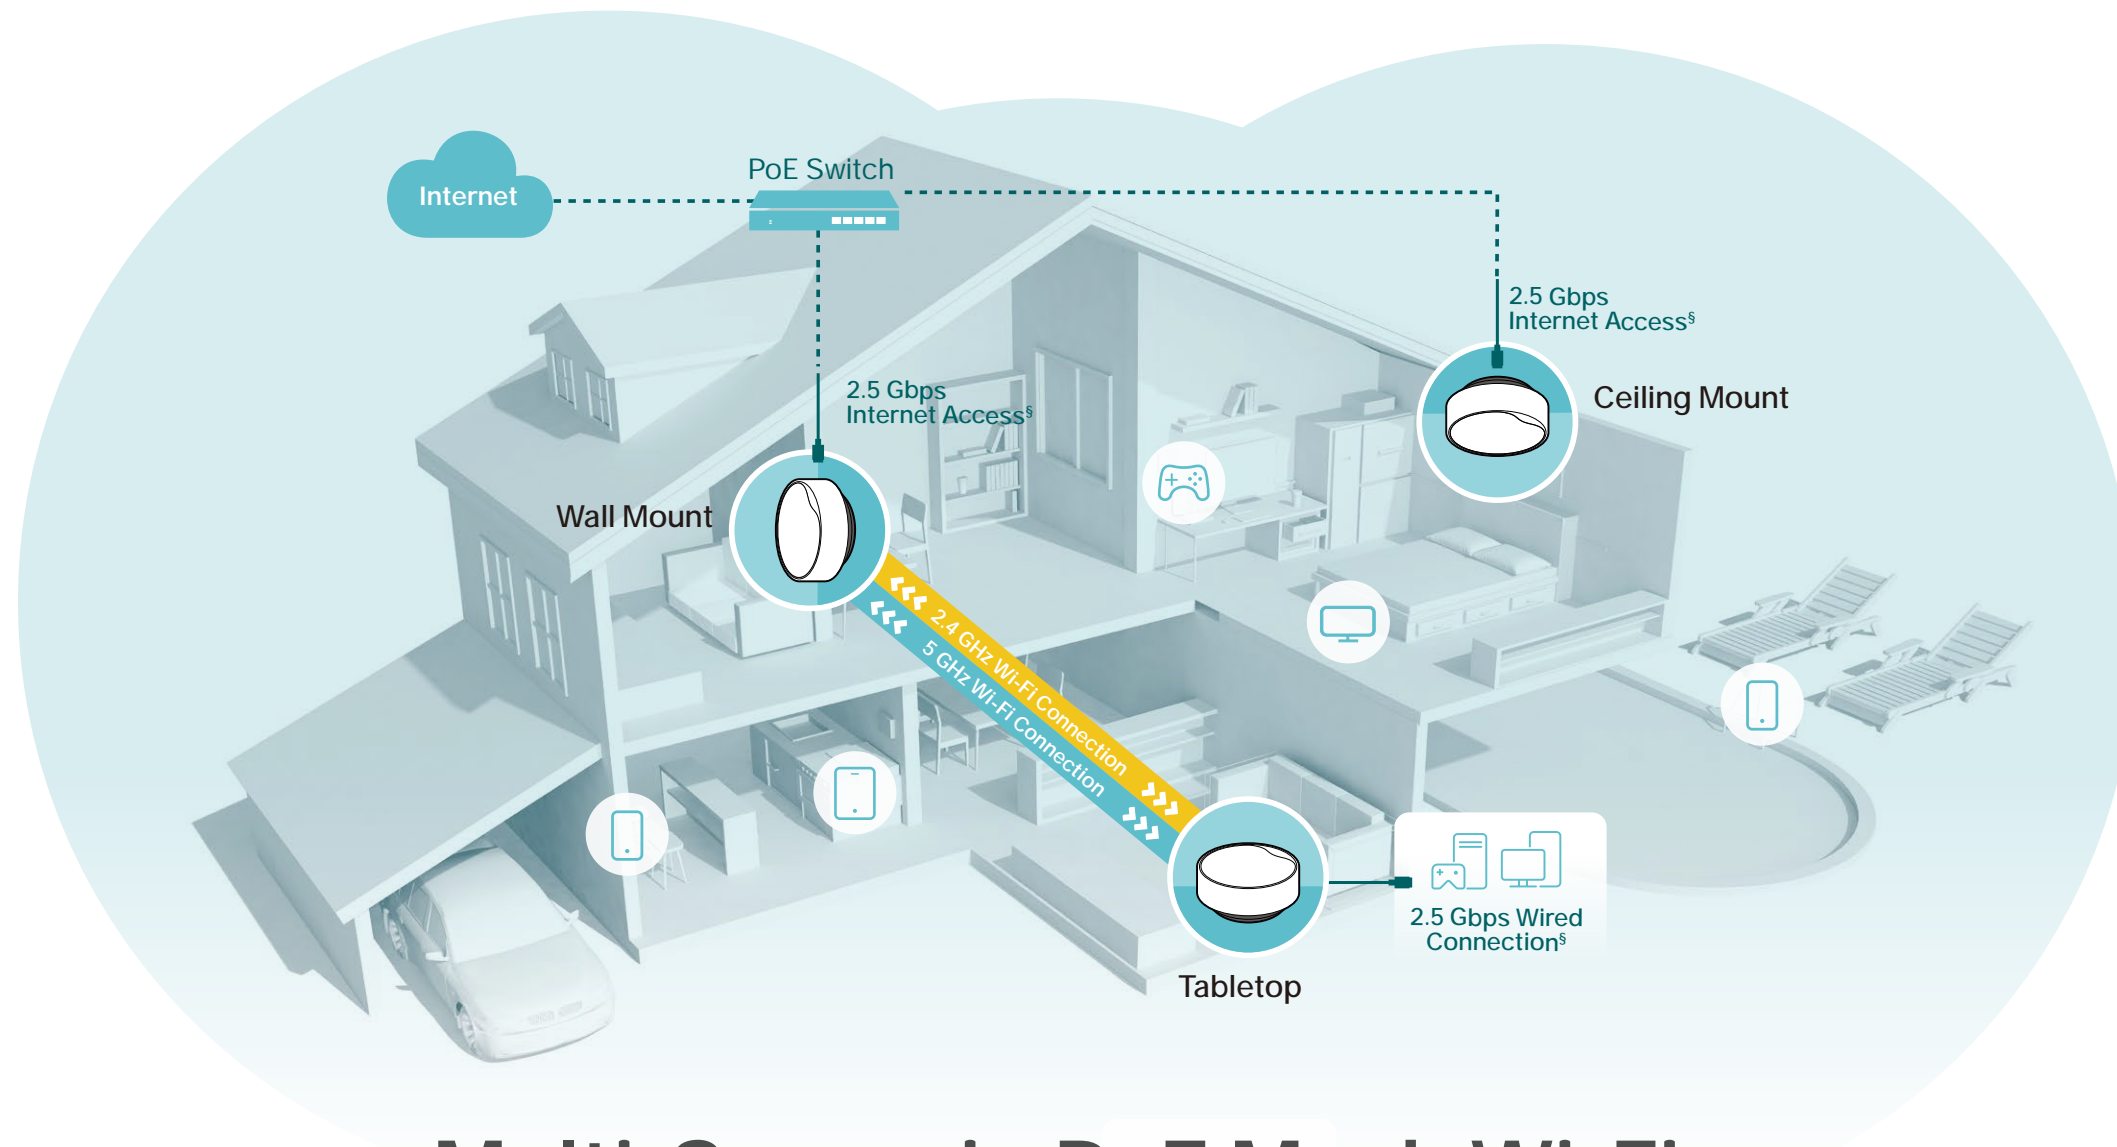

## Multi-Scenario PoE Mesh Wi-Fi

Ceiling Mount

Wall Mount

Tabletop

Deco X50-PoE

## Multi-Scenario PoE Mesh Wi-Fi

### Flexible in Every Way

Deco X50-PoE lets you install, power, and access the internet exactly as you need. Place it on a tabletop or install it on a ceiling or wall with our adaptive accessories.

Multiple Installation Options

### Seamless AI-Driven Mesh

Deco Mesh forms a unified network with built-in AI-Roaming technology creating the ideal Wi-Fi solution for your home. Walk to any room and enjoy seamless streaming at the fastest possible speeds.†