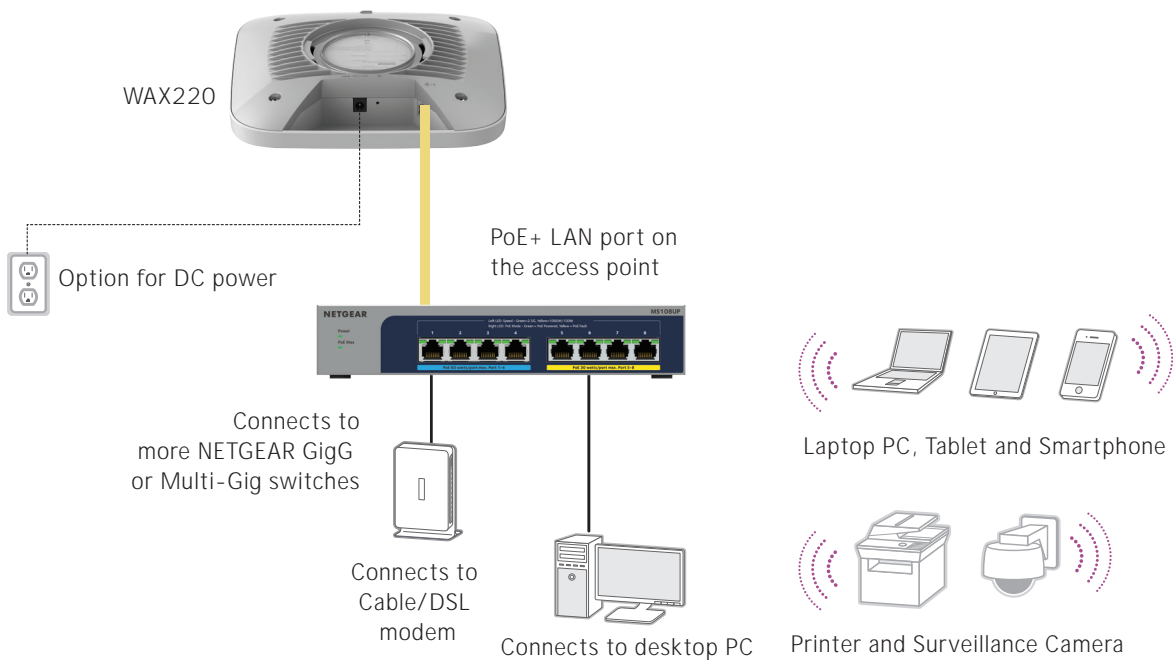

Example Application

WAX220 Deployment Scenario