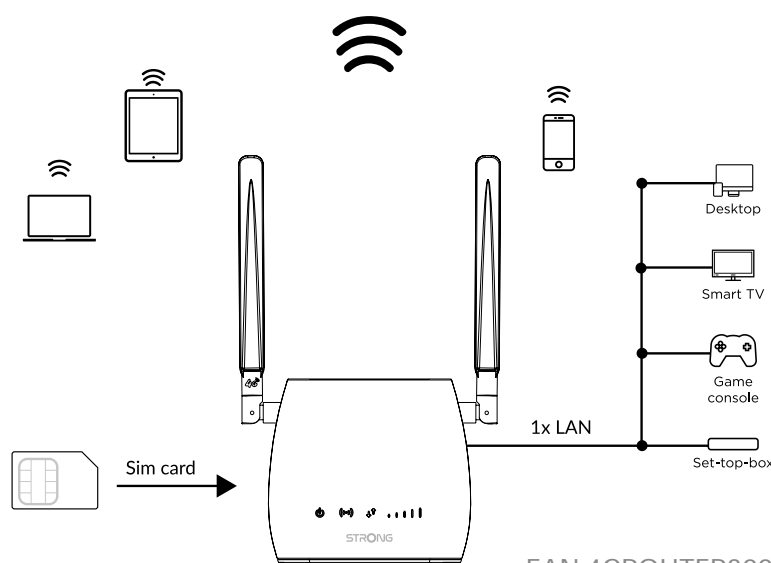

Hardware

Ethernet Port	1x 10/100M LAN port (Auto MDI/MDIX)
Buttons	WPS, Reset, Wi-Fi, Power
LEDs	Power, Wi-Fi, Internet, 4G LTE Signal Level, Ethernet
Power	External power supply, 12 V/1 A DC
Standards	IEEE 802.11n/g/b, IEEE 802.3, IEEE 802.3u

Software

Internet Protocol	IPv4/IPv6 Dual stack
Operation Modes	3G/4G Router, Wireless Router
DHCP	Server, Client
Port Forwarding	Yes
SIP ALG	Yes
Dynamic DNS	Dyndns, No-ip
Firewall Security	Port Filtering, Port Mapping, Port Forwarding, URL Filtering, DMZ, Rate Limiting
Management	Data Plan Management, Data Usage Statistics, Web UI Access, Ping & Trace Network Tools, Config Backup

Other specifications

Certification	CE
Package Contents	1x 4G Router 300M 1x RJ45 Ethernet Cable 1x External Power Supply 1x Quick Installation Guide 1x Nano SIM Card Adapter* 1x Micro SIM Card Adapter*
System Requirements	Windows 7, 8, 8.1, 10, Mac OS X, Linux, Internet Browser

Environment

Operating Temperature:	0 °C ~ +60 °C
Storage Temperature:	-20 °C ~ +85 °C
Operating Humidity:	5%~95% non-condensing
Storage Humidity:	5%~95% non-condensing
Dimensions in mm:	155 x 155 x 45
Weight in kg:	0.31

*SIM card not included

EAN 4GROUTER300MUK: 9120072373640
PCB: 20 pcs