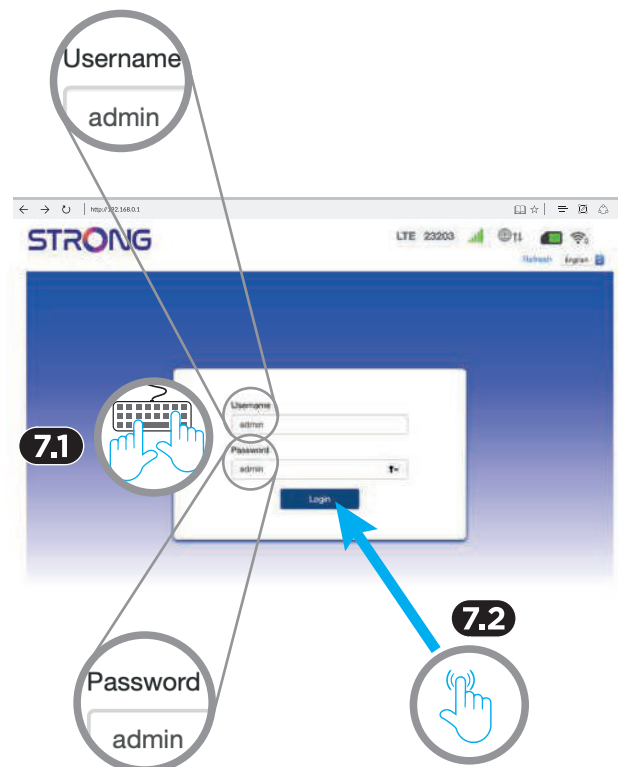

### 4GROUTER300MUK

Share your 4G LTE Internet connection  
in any place with any device

Installation Instructions

6

7