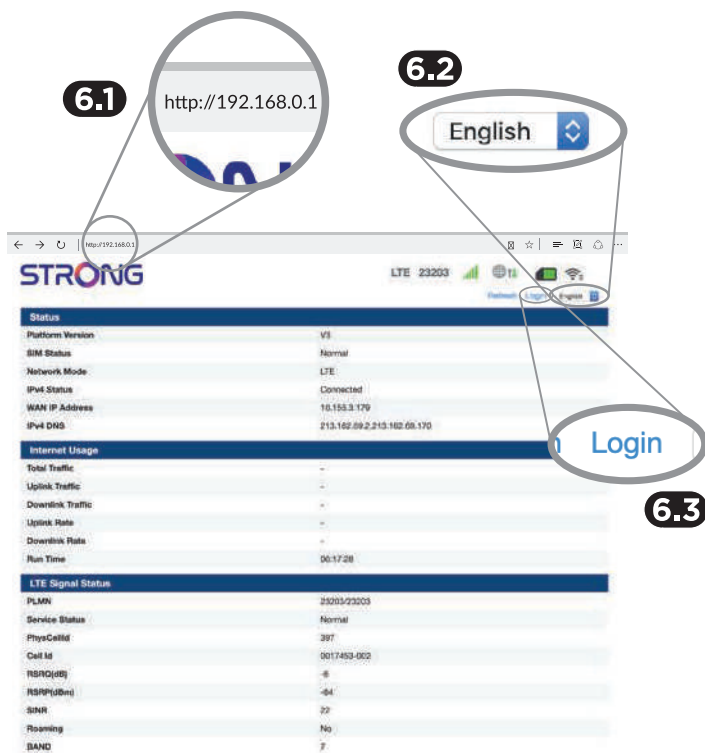

Installation Instructions

6