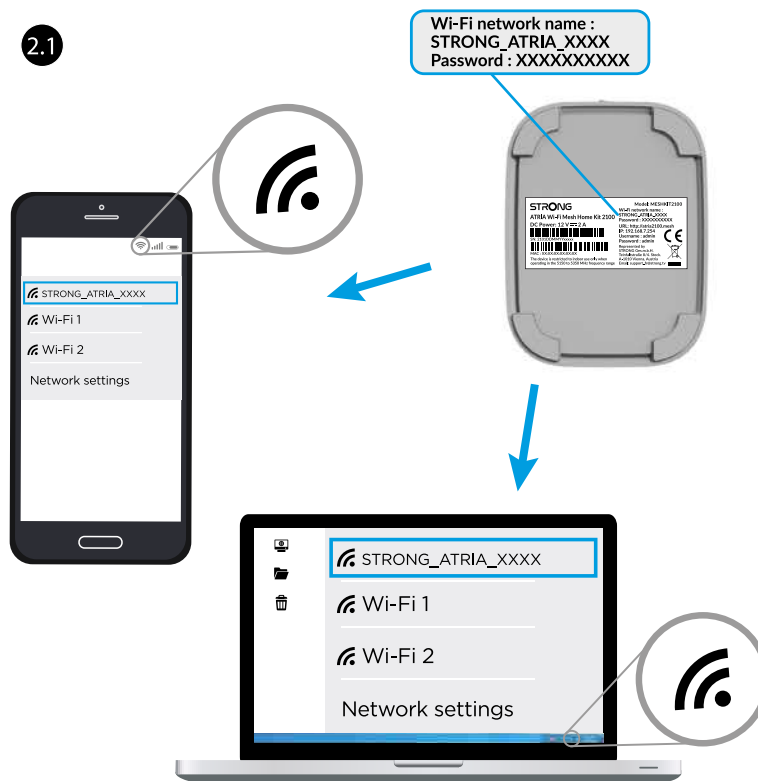

STRONG

2100 Mbit/s

ATRIA

WI-FI MESH HOME KIT 2100

Performant • Reliable • Anywhere

Installation Instructions

2x

2x

1x

1

2

2.1

3