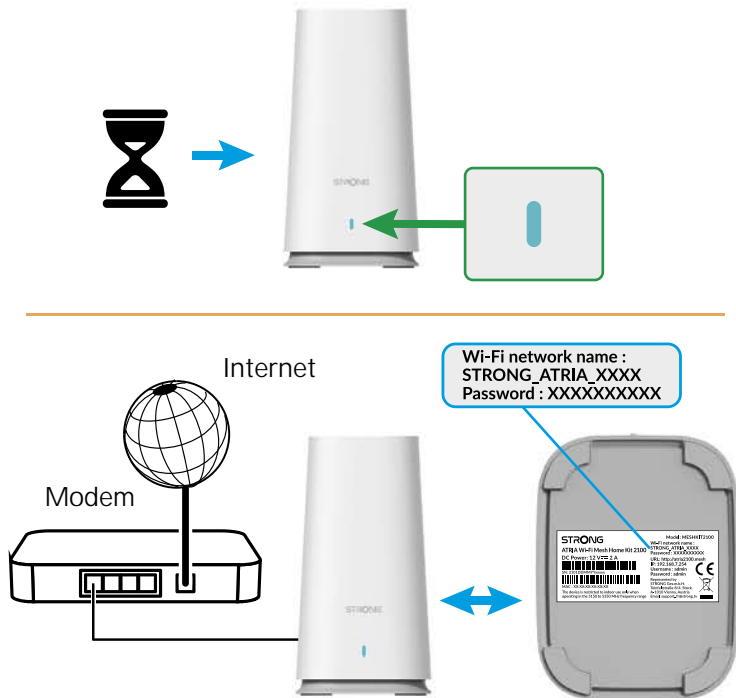

STRONG

2100 Mbit/s

ATRIA

WI-FI MESH HOME KIT 2100

Performant • Reliable • Anywhere

Installation Instructions

2x

2x

1x

1

2

2.1

3