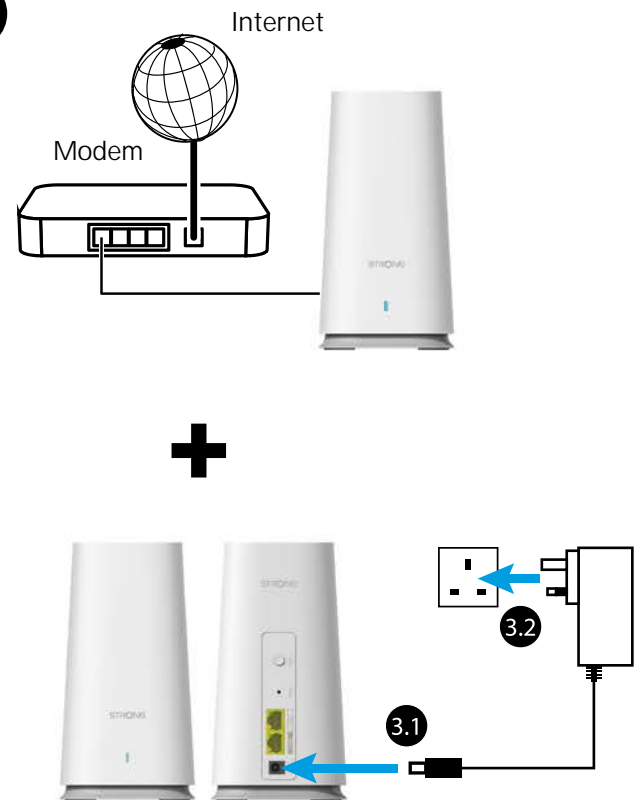

STRONG

2100 Mbit/s

ATRIA

WI-FI MESH HOME KIT 2100

Performant • Reliable • Anywhere

Installation Instructions

2x

2x

1x

1

2

2.1

3