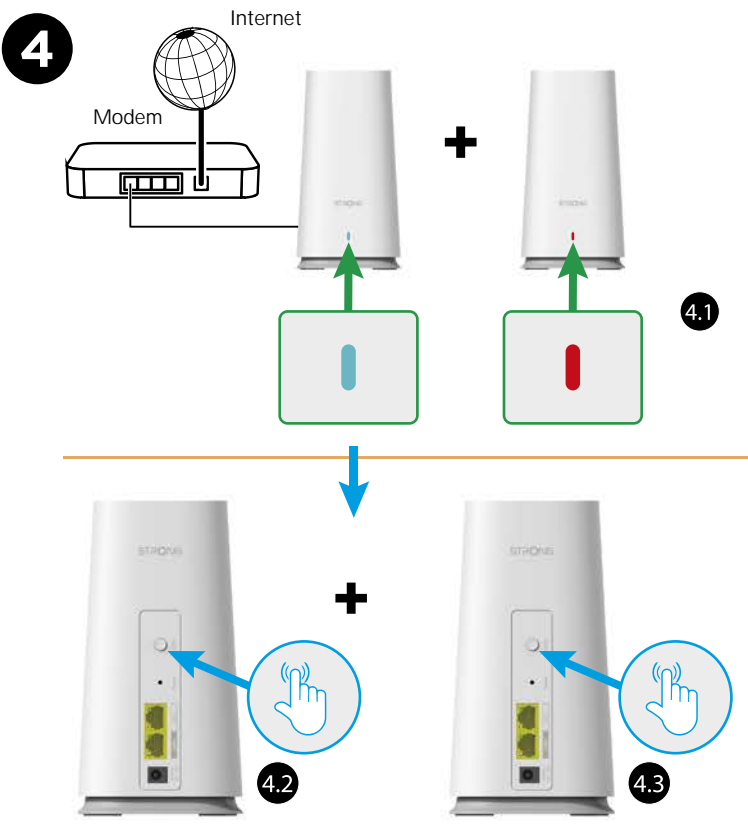

ATRIA Mesh App

SERVICE CENTER

GB support_uk@strong.tv
0800 464 7919

www.strong.tv

Supplied by STRONG Austria
Represented by Caldero Holdings Ltd.
Concordia Works
30 Sovereign Street
Leeds, LS1 4BA, UK
Email: support_uk@strong.tv
Wi-Fi is a registered trademark of Wi-Fi Alliance®
© STRONG 2021. All rights reserved

MP-0000067365

www.strong.tv

August 18, 2021 11:09 pm