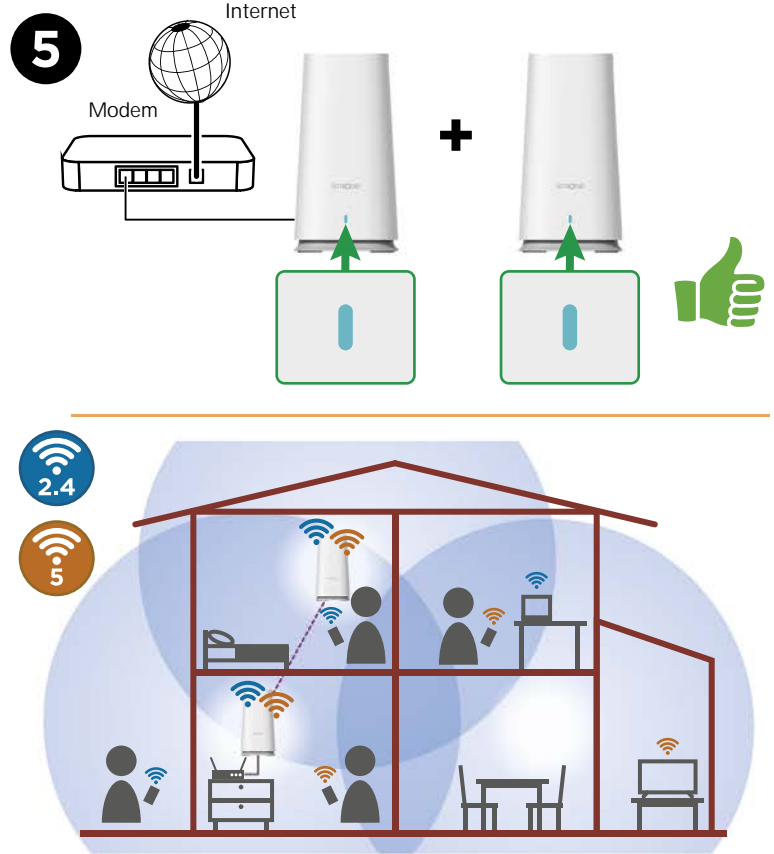

ATRIA Mesh App

SERVICE CENTER

GB support_uk@strong.tv
0800 464 7919

www.strong.tv

Supplied by STRONG Austria
Represented by Caldero Holdings Ltd.
Concordia Works
30 Sovereign Street
Leeds, LS1 4BA, UK
Email: support_uk@strong.tv
Wi-Fi is a registered trademark of Wi-Fi Alliance®
© STRONG 2021. All rights reserved

MP-0000067365

www.strong.tv

August 18, 2021 11:09 pm