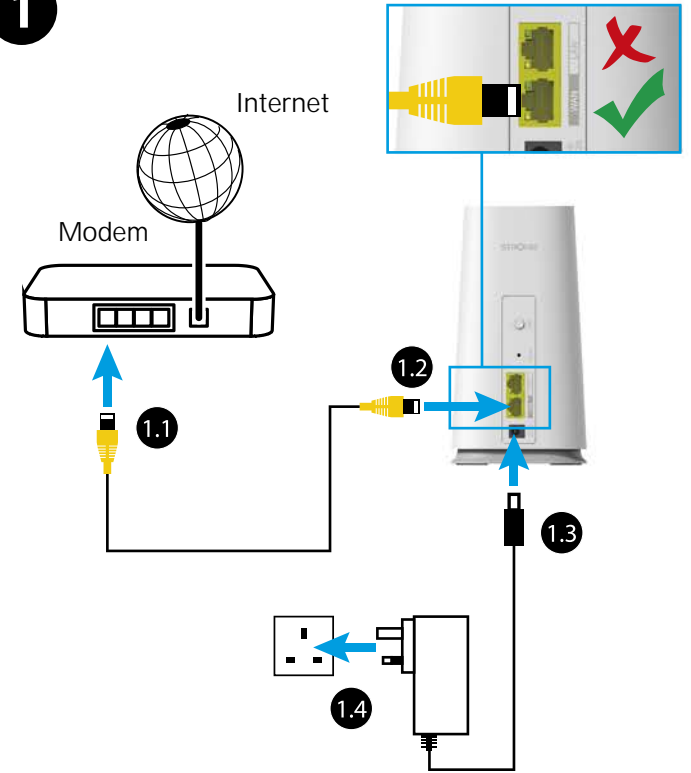

STRONG

2100 Mbit/s

ATRIA

WI-FI MESH HOME KIT 2100

Performant • Reliable • Anywhere

Installation Instructions

2x

2x

1x

1

2

2.1

3