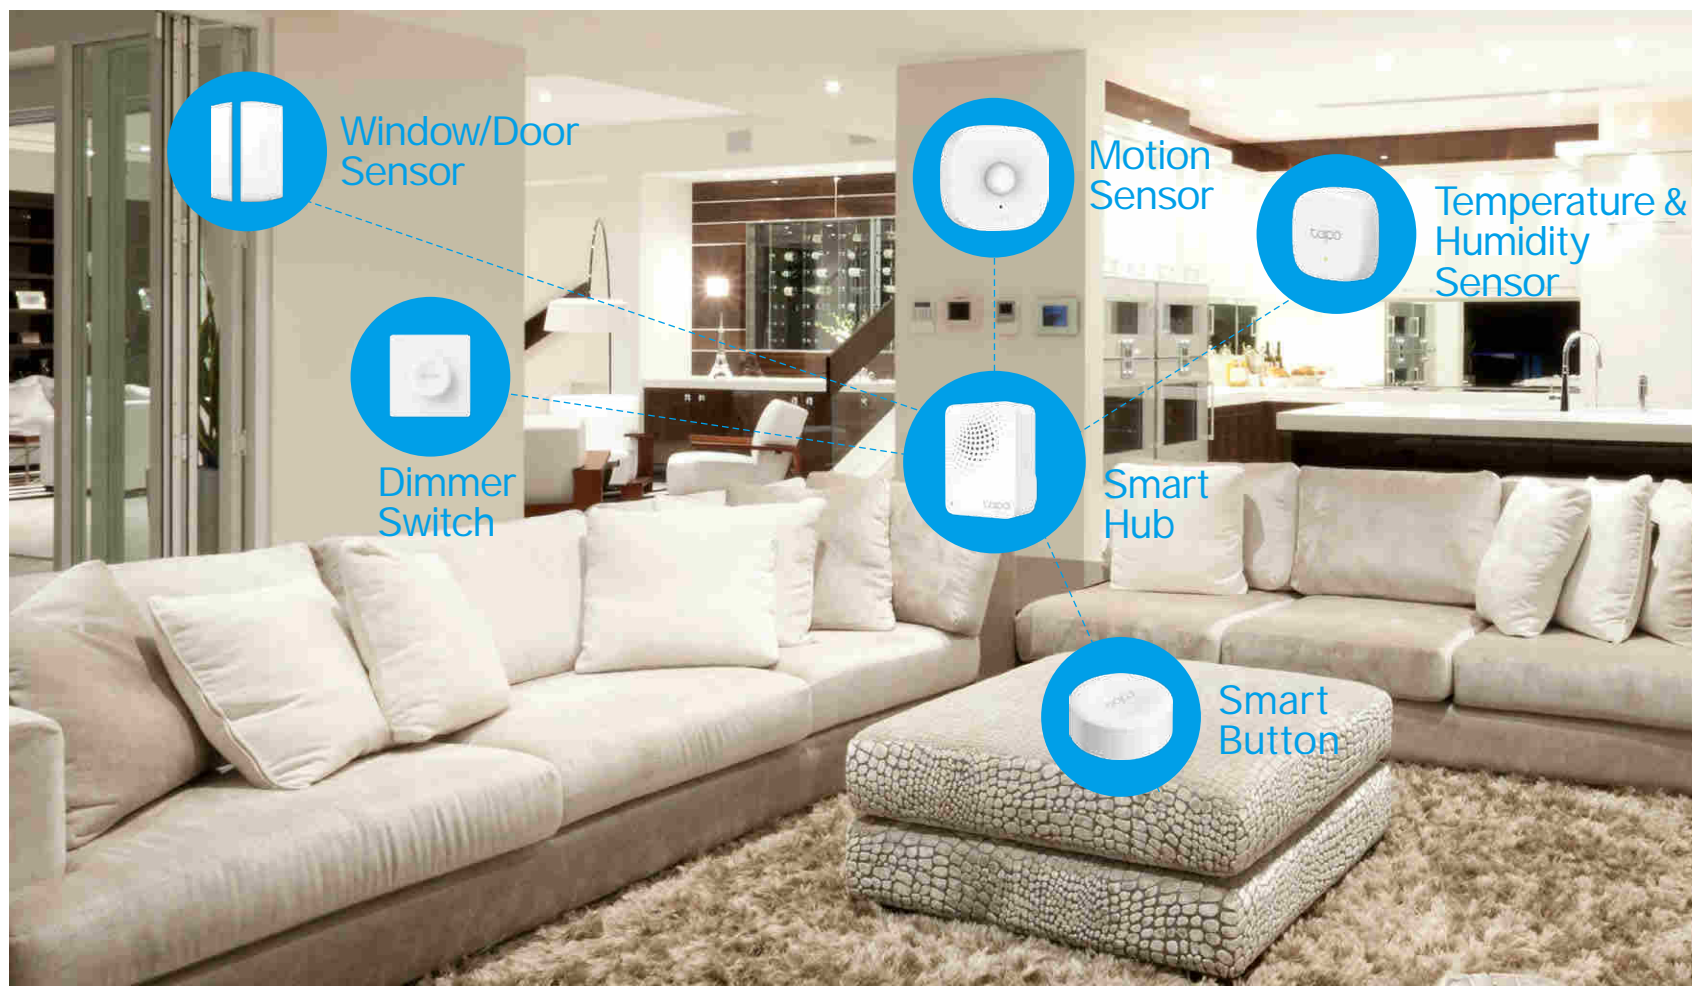

Tapo Smart Remote Dimmer Switch

Tapo S200D

One Tap

Double Tap

Rotate

Work with Tapo devices

Tapo Hub Required

// Tapo Smart Ecosystem

Tapo is the easy way to turn your home into a smart home. With the Tapo Hub as a bridge, Tapo Smart Dimmer Switch works with a wide range of Tapo accessories. So you can easily control and monitor your home from anywhere.

// Control Your Smart Devices with Tapo Dimmer Switch

Turn On/Off Devices

Customize Tapo Lighting

Build Smart Doorbell

// Features

- **Multiple Ways to Control** – Tap, double tap, or rotate to control your home devices easily and smartly.
- **Smart Home Control** – Turn on/off and dim your Tapo smart lights, trigger a preset scene to control multiple lights in just one or two taps.
- **Real-Time Notifications** – Trigger Hub alarm and send you notifications via Tapo app whenever the button is triggered.
- **Work with Tapo Devices** – Trigger your home routines with smart actions.
- **Easy and Flexible Placement** – No wire needed. Mount it wherever you want to make smart control within reach.
- **Battery Powered** – Battery-powered design with 1+ year[#] battery life.
- **Device Sharing** – Easily share management permissions with each member of your family.
- **Easy Setup and Use** – Set up quickly and easily through the free Tapo app.