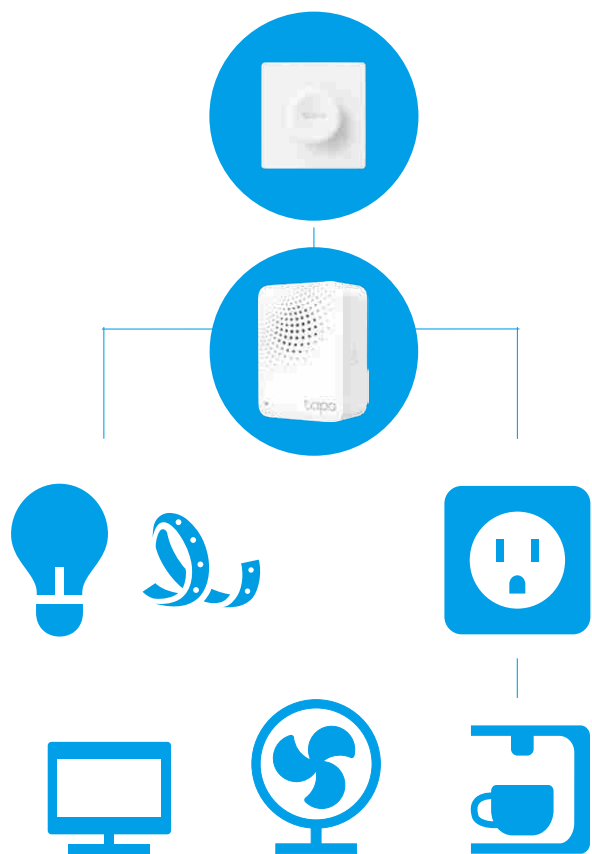

Tapo Smart Remote Dimmer Switch

Tapo S200D

One Tap

Double Tap

Rotate

Work with Tapo devices

Tapo Hub Required

// Tapo Smart Ecosystem

Tapo is the easy way to turn your home into a smart home. With the Tapo Hub as a bridge, Tapo Smart Dimmer Switch works with a wide range of Tapo accessories. So you can easily control and monitor your home from anywhere.

// Control Your Smart Devices with Tapo Dimmer Switch

Turn On/Off Devices

Customize Tapo Lighting

Build Smart Doorbell

// Features

- **Multiple Ways to Control** – Tap, double tap, or rotate to control your home devices easily and smartly.
- **Smart Home Control** – Turn on/off and dim your Tapo smart lights, trigger a preset scene to control multiple lights in just one or two taps.
- **Real-Time Notifications** – Trigger Hub alarm and send you notifications via Tapo app whenever the button is triggered.
- **Work with Tapo Devices** – Trigger your home routines with smart actions.
- **Easy and Flexible Placement** – No wire needed. Mount it wherever you want to make smart control within reach.
- **Battery Powered** – Battery-powered design with 1+ year[#] battery life.
- **Device Sharing** – Easily share management permissions with each member of your family.
- **Easy Setup and Use** – Set up quickly and easily through the free Tapo app.

Others

- Package Contents:
Tapo S200D
Wall Plate
Battery CR2032
Mounting Screws
Double-sided Tape
Anti-slip Tape
Quick Start Guide
- Certifications: CE, EAC, TPBY, UKCA, RoHS
- Operating Temperature: 0 °C– 40 °C (32°F–104°F)
- Operating Humidity: 10%–90%RH, Non-condensing