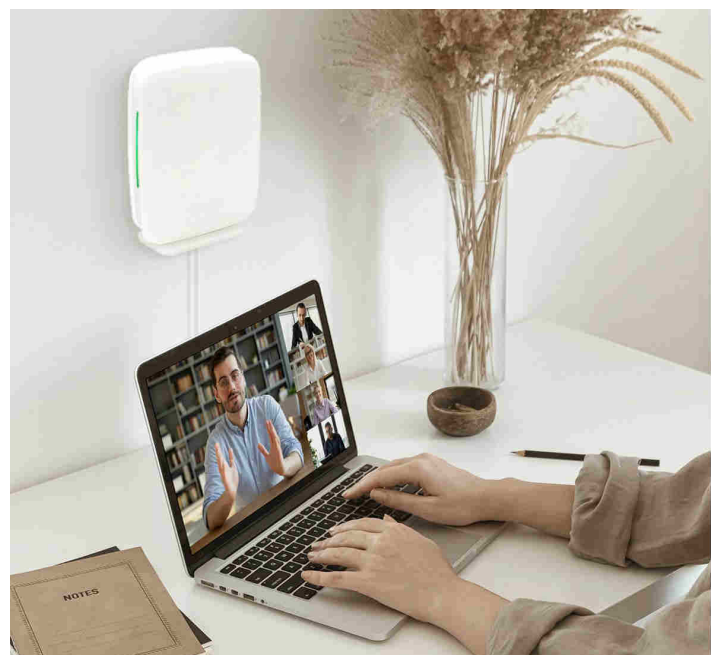

Mount your Multy anywhere you like

Place Multy nodes across your home in corridors, kitchen, rooms, and more. Place it anywhere in your home, Multy M1 is designed for all your decoration needs!