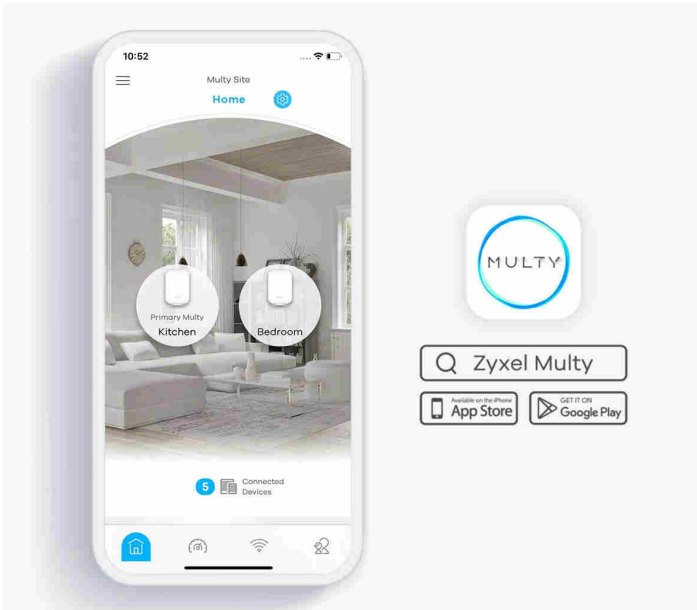

Faster to setup, simpler to manage

One Zyxel Multy app does it all, giving you full control over everything that happens on your network, anytime and anywhere! Simply follow the on-screen instructions. the app will take care of the rest, getting your network up and running in minutes.