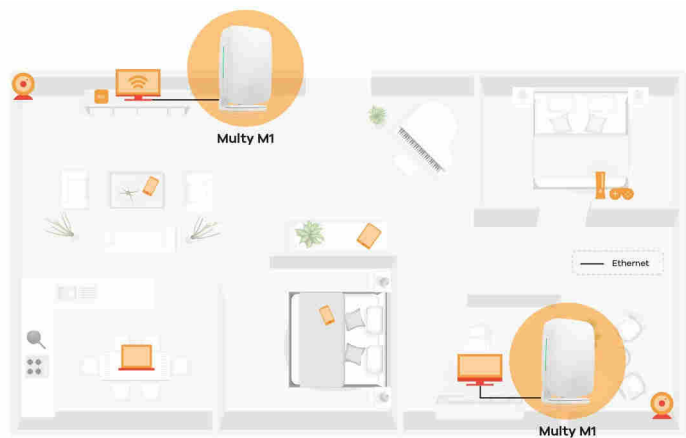

Benefits

Optimized Mesh powered by WiFi 6

Multy M1 is powered by the latest WiFi 6 technology, with 4 times of data efficiency and capacity improvement to serve more connected networking devices. Offers insanely fast WiFi throughput for improved gaming, streaming, and smart home experience.