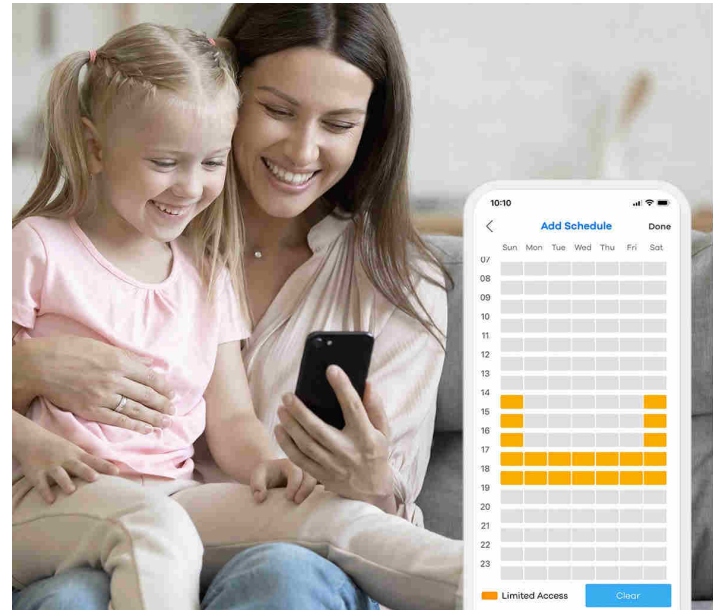

Mount your Multy anywhere you like

Place Multy nodes across your home in corridors, kitchen, rooms, and more. Place it anywhere in your home, Multy M1 is designed for all your decoration needs!

Faster to setup, simpler to manage

One Zyxel Multy app does it all, giving you full control over everything that happens on your network, anytime and anywhere! Simply follow the on-screen instructions. the app will take care of the rest, getting your network up and running in minutes.

Safeguard your kids for internet safety

- Block or allow specific group based on time schedule.
- Flexible override Internet access for specific device group
- Set Internet limitation for your child.
- Support intervals in schedule settings and timer