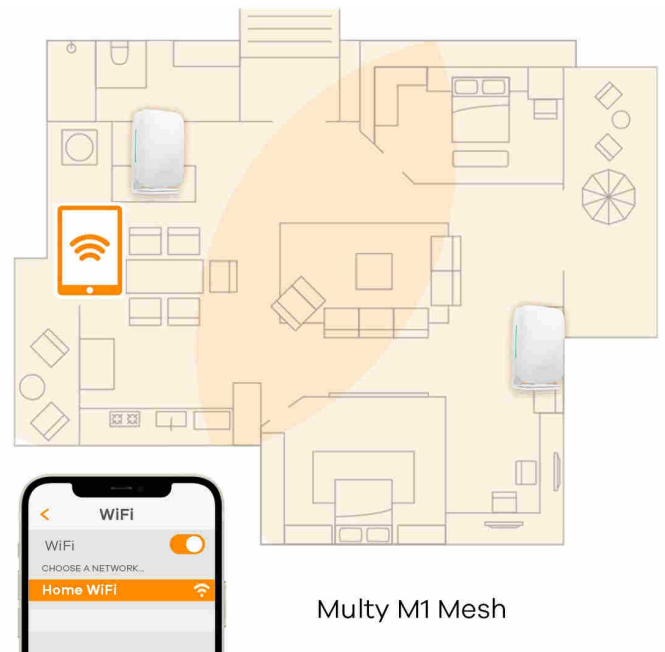

Exceptional WiFi coverage throughout your home

AX1800 WiFi 6 optimized efficiency and throughput

Flexible wired and wireless connection

Hassle-free installation and management with Multy APP

Designed to be mounted anywhere

Amazon Alexa Voice Control

Benefits

Optimized Mesh powered by WiFi 6

Multy M1 is powered by the latest WiFi 6 technology, with 4 times of data efficiency and capacity improvement to serve more connected networking devices. Offers insanely fast WiFi throughput for improved gaming, streaming, and smart home experience.

One WiFi name for seamless roaming

Multy M1 creates a single wireless network name and password, allowing you to roam, work and play freely throughout your home without the need to reconnect to another network.