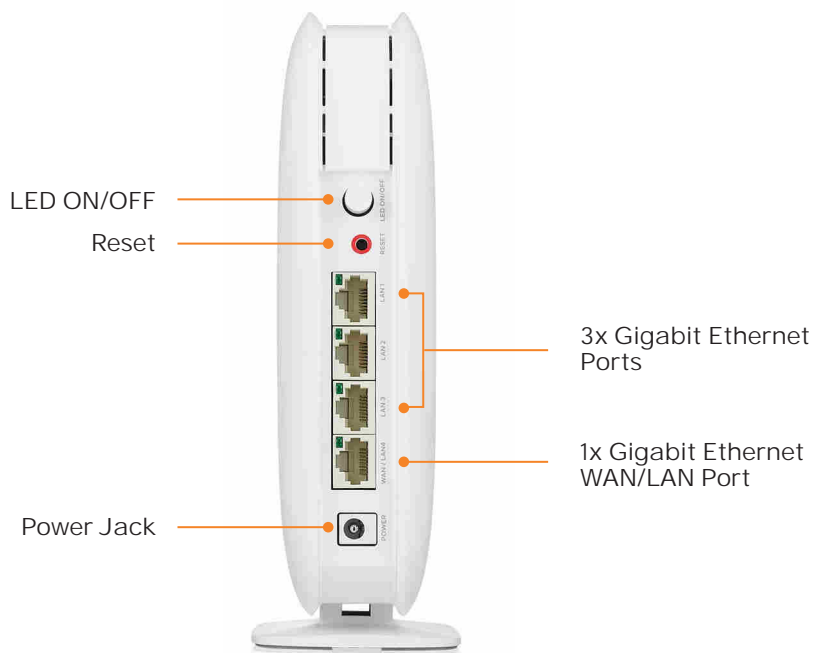

Interface

Wall-mount Kit Scenario

Download App

Q Zyxel Multy

For more product information, visit us on the web at www.zyxel.com

Copyright © 2022 Zyxel and/or its affiliates. All rights reserved.
All specifications are subject to change without notice.

Datasheet **Multy M1**