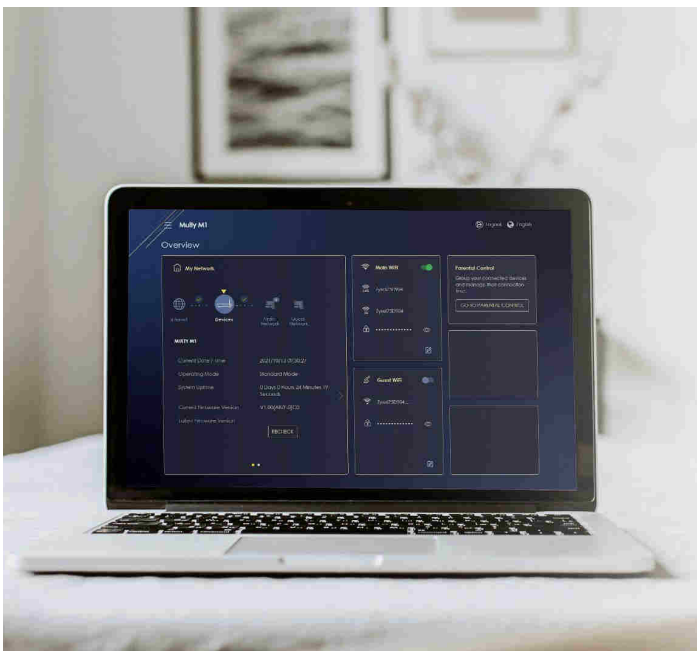

One Zyxel Multy app does it all, giving you full control over everything that happens on your network, anytime and anywhere! Simply follow the on-screen instructions. the app will take care of the rest, getting your network up and running in minutes.

Get the network all set up from a web browser

The web-based interface enables you to manage your network on a computer and access advanced features. Including wired & wireless setup and management, diagnose and speed test, access control, guest network management, new firmware notification and upgrade.

Supports Amazon Alexa voice control

Control your WiFi network with the power of your voice using Amazon Alexa and Multy skillset. Enabling you to manage M1 easily. Ask Alexa to perform various tasks without needing to open the Multy app on your phone.