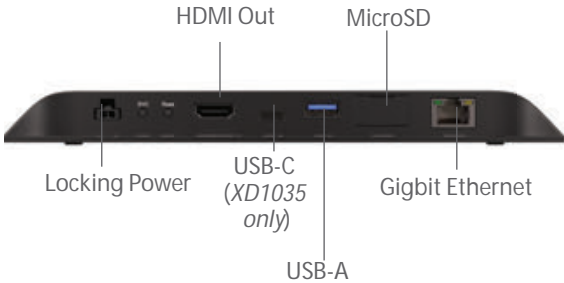

## DESIGNED FOR HTML ANIMATIONS

BrightSign XD5 supports the demands of modern digital signage which relies heavily on HTML5 content and motion graphics. It is specifically designed to power challenging 2D Web GL motion graphics in Full HD with speedy load times, smooth animations, and responsive interactions. Multi-touch interactions including pinch, zoom and swipe are supported for unique and engaging experiences. Real-time transformation of motion graphics linked to live data feeds always keeps your signage up to date. Power Over Ethernet (PoE+), self-encrypting SSD storage and a thin enclosure simplifies and safeguards deployments like never before. With BrightSign XD5, you get powerful HTML5 performance optimized for HD motion graphics, high-quality 4K video, simplified installations, and secure storage with room to grow.

## FEATURES

- Powers challenging 2D Web GL motion graphics in Full HD with speedy load times, smooth animations, and responsive interactions
- Supports multi-touch interactions with Full HD resolution graphics including pinch, zoom and swipe
- Real-time transformation of 2D motion graphics linked to live data feeds
- Plays 4K60p video with High Dynamic Range (HDR10)
- Rotates Full HD video, and performs dual HD video decoding
- Streamlines deployments with one less cable using the PoE+ Ethernet port to power the player
- Offers optional SSD storage that is secure, self-encrypting, and supports high capacities
- Expands connectivity options with 2 USB ports (Type A & C)
- Operates in tight spaces & extreme conditions with its ultra-thin design & patented aluminum enclosure
- Runs our purpose-built BrightSign OS delivering legendary reliability, security, and uptimes

### XD235

Standard I/O Package

Front View

### XD1035

Expanded I/O Package

Back View