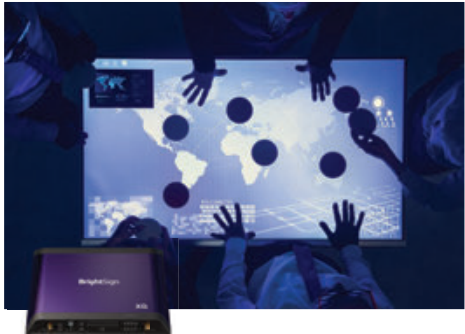

## DESIGNED FOR HTML ANIMATIONS

BrightSign XD5 supports the demands of modern digital signage which relies heavily on HTML5 content and motion graphics. It is specifically designed to power challenging 2D Web GL motion graphics in Full HD with speedy load times, smooth animations, and responsive interactions. Multi-touch interactions including pinch, zoom and swipe are supported for unique and engaging experiences. Real-time transformation of motion graphics linked to live data feeds always keeps your signage up to date. Power Over Ethernet (PoE+), self-encrypting SSD storage and a thin enclosure simplifies and safeguards deployments like never before. With BrightSign XD5, you get powerful HTML5 performance optimized for HD motion graphics, high-quality 4K video, simplified installations, and secure storage with room to grow.

## FEATURES

- Powers challenging 2D Web GL motion graphics in Full HD with speedy load times, smooth animations, and responsive interactions
- Supports multi-touch interactions with Full HD resolution graphics including pinch, zoom and swipe
- Real-time transformation of 2D motion graphics linked to live data feeds
- Plays 4K60p video with High Dynamic Range (HDR10)
- Rotates Full HD video, and performs dual HD video decoding
- Streamlines deployments with one less cable using the PoE+ Ethernet port to power the player
- Offers optional SSD storage that is secure, self-encrypting, and supports high capacities
- Expands connectivity options with 2 USB ports (Type A & C)
- Operates in tight spaces & extreme conditions with its ultra-thin design & patented aluminum enclosure
- Runs our purpose-built BrightSign OS delivering legendary reliability, security, and uptimes