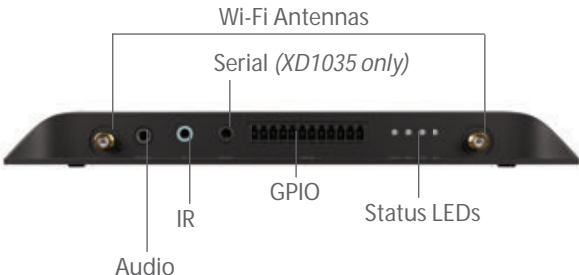

BRIGHTSIGN XD5

DESIGNED FOR HTML ANIMATIONS

BrightSign XD5 supports the demands of modern digital signage which relies heavily on HTML5 content and motion graphics. It is specifically designed to power challenging 2D Web GL motion graphics in Full HD with speedy load times, smooth animations, and responsive interactions. Multi-touch interactions including pinch, zoom and swipe are supported for unique and engaging experiences. Real-time transformation of motion graphics linked to live data feeds always keeps your signage up to date. Power Over Ethernet (PoE+), self-encrypting SSD storage and a thin enclosure simplifies and safeguards deployments like never before. With BrightSign XD5, you get powerful HTML5 performance optimized for HD motion graphics, high-quality 4K video, simplified installations, and secure storage with room to grow.

FEATURES

- Powers challenging 2D Web GL motion graphics in Full HD with speedy load times, smooth animations, and responsive interactions
- Supports multi-touch interactions with Full HD resolution graphics including pinch, zoom and swipe
- Real-time transformation of 2D motion graphics linked to live data feeds
- Plays 4K60p video with High Dynamic Range (HDR10)
- Rotates Full HD video, and performs dual HD video decoding
- Streamlines deployments with one less cable using the PoE+ Ethernet port to power the player
- Offers optional SSD storage that is secure, self-encrypting, and supports high capacities
- Expands connectivity options with 2 USB ports (Type A & C)
- Operates in tight spaces & extreme conditions with its ultra-thin design & patented aluminum enclosure
- Runs our purpose-built BrightSign OS delivering legendary reliability, security, and uptimes

XD235

Front View

XD1035