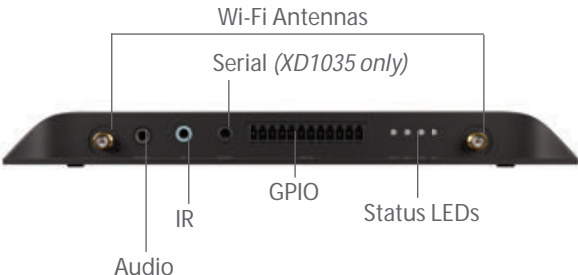

BRIGHTSIGN XD5

DESIGNED FOR HTML ANIMATIONS

BrightSign XD5 supports the demands of modern digital signage which relies heavily on HTML5 content and motion graphics. It is specifically designed to power challenging 2D Web GL motion graphics in Full HD with speedy load times, smooth animations, and responsive interactions. Multi-touch interactions including pinch, zoom and swipe are supported for unique and engaging experiences. Real-time transformation of motion graphics linked to live data feeds always keeps your signage up to date. Power Over Ethernet (PoE+), self-encrypting SSD storage and a thin enclosure simplifies and safeguards deployments like never before. With BrightSign XD5, you get powerful HTML5 performance optimized for HD motion graphics, high-quality 4K video, simplified installations, and secure storage with room to grow.

FEATURES

- Powers challenging 2D Web GL motion graphics in Full HD with speedy load times, smooth animations, and responsive interactions
- Supports multi-touch interactions with Full HD resolution graphics including pinch, zoom and swipe
- Real-time transformation of 2D motion graphics linked to live data feeds
- Plays 4K60p video with High Dynamic Range (HDR10)
- Rotates Full HD video, and performs dual HD video decoding
- Streamlines deployments with one less cable using the PoE+ Ethernet port to power the player
- Offers optional SSD storage that is secure, self-encrypting, and supports high capacities
- Expands connectivity options with 2 USB ports (Type A & C)
- Operates in tight spaces & extreme conditions with its ultra-thin design & patented aluminum enclosure
- Runs our purpose-built BrightSign OS delivering legendary reliability, security, and uptimes

XD235

Front View

XD1035