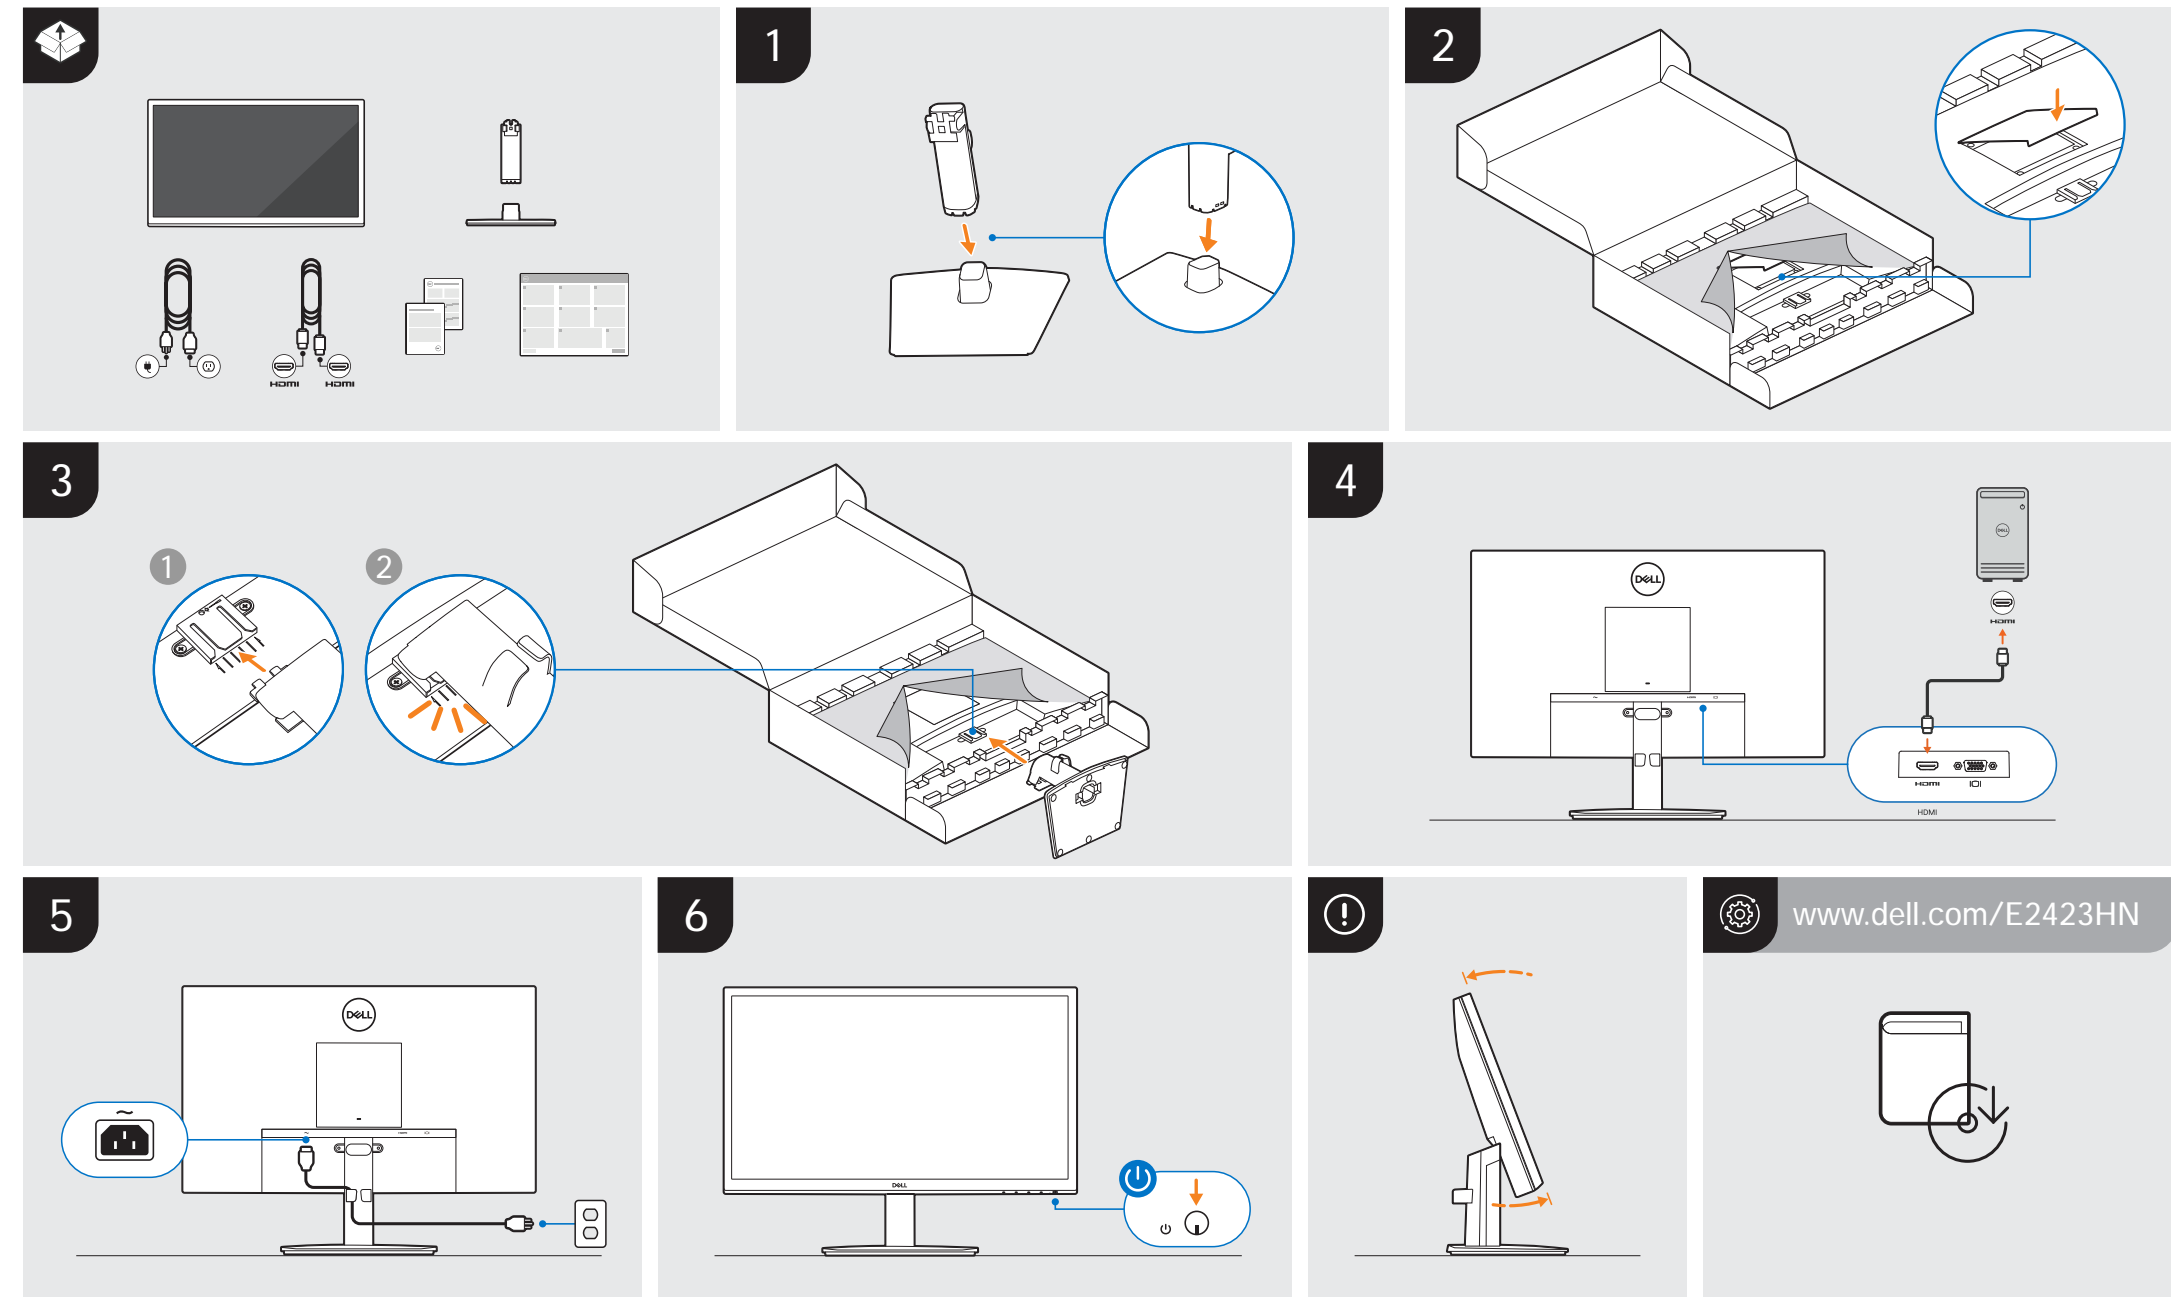

297mm

E2423HN

210mm

2022-03
© 2022 Dell Inc. or its subsidiaries.

DELL P/N: 4GFR4 Rev. A00

MODIFY LOG				
VER	DATE	ZONE	DESCRIPTION	REMARK
A	2021/12/15		First release. (Based on E2423HN-QSG(DAO)-3A251WR00(A)-210517.)	
	2021/12/24		AW is confirmed OK.	211224 Grace
B	2022/02/21		Revise monitor connectivity icon: change DP > HDMI connector in step 4 & 5.	220221 Riley

尺寸	297*210mm
材質	120G書紙
顏色	1+0C ■ Black
裝訂/折頁方式	不折頁
頁數	1P

DESIGNAL	NAME	DATE	TITLE	DELL E2423HN QSG(DAO)		
	Riley Wang	2021/12/15		MODEL NAME	E2423HN	PART NO. 3A2520J00-xxx-G
APPROVED	Fian Wang	2021/12/15				