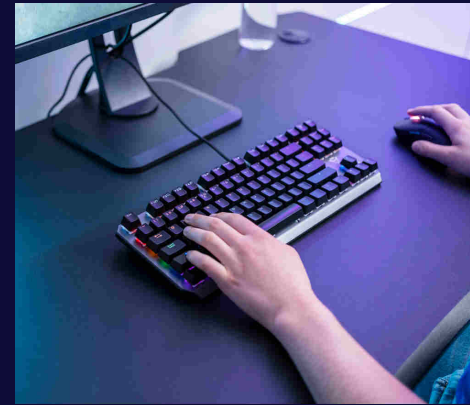

#24404

TKL Mechanical Keyboard

Compact, tenkeyless gaming keyboard with mechanical switches and rainbow-wave lighting

Key features

- Fast and responsive mechanical Outemu switches that last up to 50 million key presses
- Tenkeyless design; takes up less space on your desk
- N-key rollover ensures that every button press is translated to your game
- Rainbow-wave lighting; 6 colours with 20 modes and adjustable brightness and speed
- 11 Fn keys; keep your media and gaming/ office functions under control
- Metal top plate for a sturdy, gaming experience

What's in the box

- Keyboard
- User guide

System requirements

- Free USB port
- Windows 10, 8 and 7

Game on... and on, and on

The GXT 834 Callaz TKL Mechanical Keyboard's responsive mechanical Outemu switches last up to 50 million key presses, so you're ready to game for a really, really – really – long time.

Sturdy space-saver

A tenkeyless design means more space for other peripherals (and, of course, snacks), while a metal top plate prepares your keyboard for intense gaming sessions.

Never a dull moment

Rainbow-wave lighting featuring 6 colours with 20 modes – and adjustable brightness and speed – will add a dash (or 10) of flavour to your gaming setup.