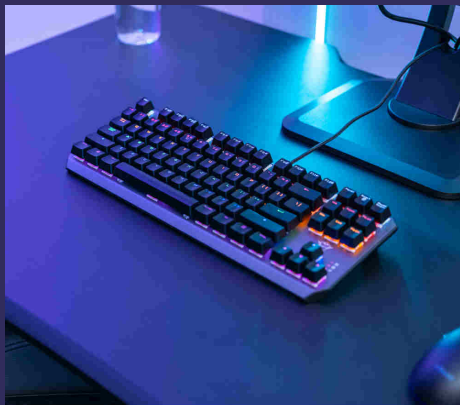

#24404

TKL Mechanical Keyboard

Compact, tenkeyless gaming keyboard with mechanical switches and rainbow-wave lighting

Key features

- Fast and responsive mechanical Outemu switches that last up to 50 million key presses
- Tenkeyless design; takes up less space on your desk
- N-key rollover ensures that every button press is translated to your game
- Rainbow-wave lighting; 6 colours with 20 modes and adjustable brightness and speed
- 11 Fn keys; keep your media and gaming/ office functions under control
- Metal top plate for a sturdy, gaming experience

What's in the box

- Keyboard
- User guide

System requirements

- Free USB port
- Windows 10, 8 and 7

Game on... and on, and on

The GXT 834 Callaz TKL Mechanical Keyboard's responsive mechanical Outemu switches last up to 50 million key presses, so you're ready to game for a really, really – really – long time.

Sturdy space-saver

A tenkeyless design means more space for other peripherals (and, of course, snacks), while a metal top plate prepares your keyboard for intense gaming sessions.

Never a dull moment

Rainbow-wave lighting featuring 6 colours with 20 modes – and adjustable brightness and speed – will add a dash (or 10) of flavour to your gaming setup.