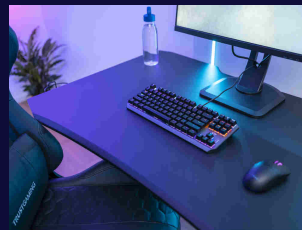

LIFESTYLE VISUAL 5