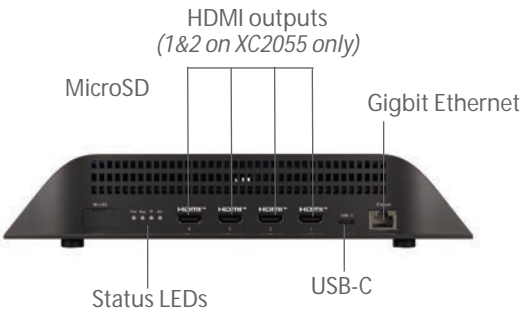

XC4055

2x the HTML5 Performance of the XC2055

Front View