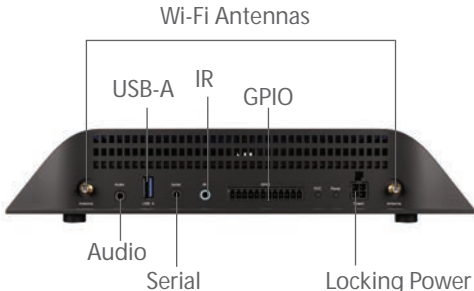

BRIGHTSIGN XC5

REVOLUTIONARY PERFORMANCE ACROSS MULTIPLE SCREENS

BrightSign XC5 is in a category of its own that outperforms signage PCs with ease. Two models offer differing levels of HTML5 performance, both offer stunning 8K and a complete set of connectivity options. From 4-screen video walls to blazing-fast 3D WebGL applications, XC5 does it all. Crafting video wall and multi-screen presentations are significantly streamlined with multi-output players and our BrightWall feature. With multiple HDMI outputs, stellar HTML5 performance and stunning 8k video, XC5 is the most powerful player BrightSign has ever created.

Features

- Revolutionary HTML5 performance
  - Discover ultra-smooth motion graphics rendered at incredibly high framerates
  - Interact with highly responsive multi-touch HTML5 animations
  - Runs intense CSS animations, 3D WebGL & JavaScript
  - Experience significantly accelerated content load times
- Streamline video walls & multiple screens with a single multi-output player
- Offers stunning 8K video & graphics
- Performs hardware accelerated 4K video rotation
- Runs BrightSign OS to boost reliability, security & uptimes

XC2055

PC-class HTML5 Performance

XC4055

2x the HTML5 Performance of the XC2055

Rear View