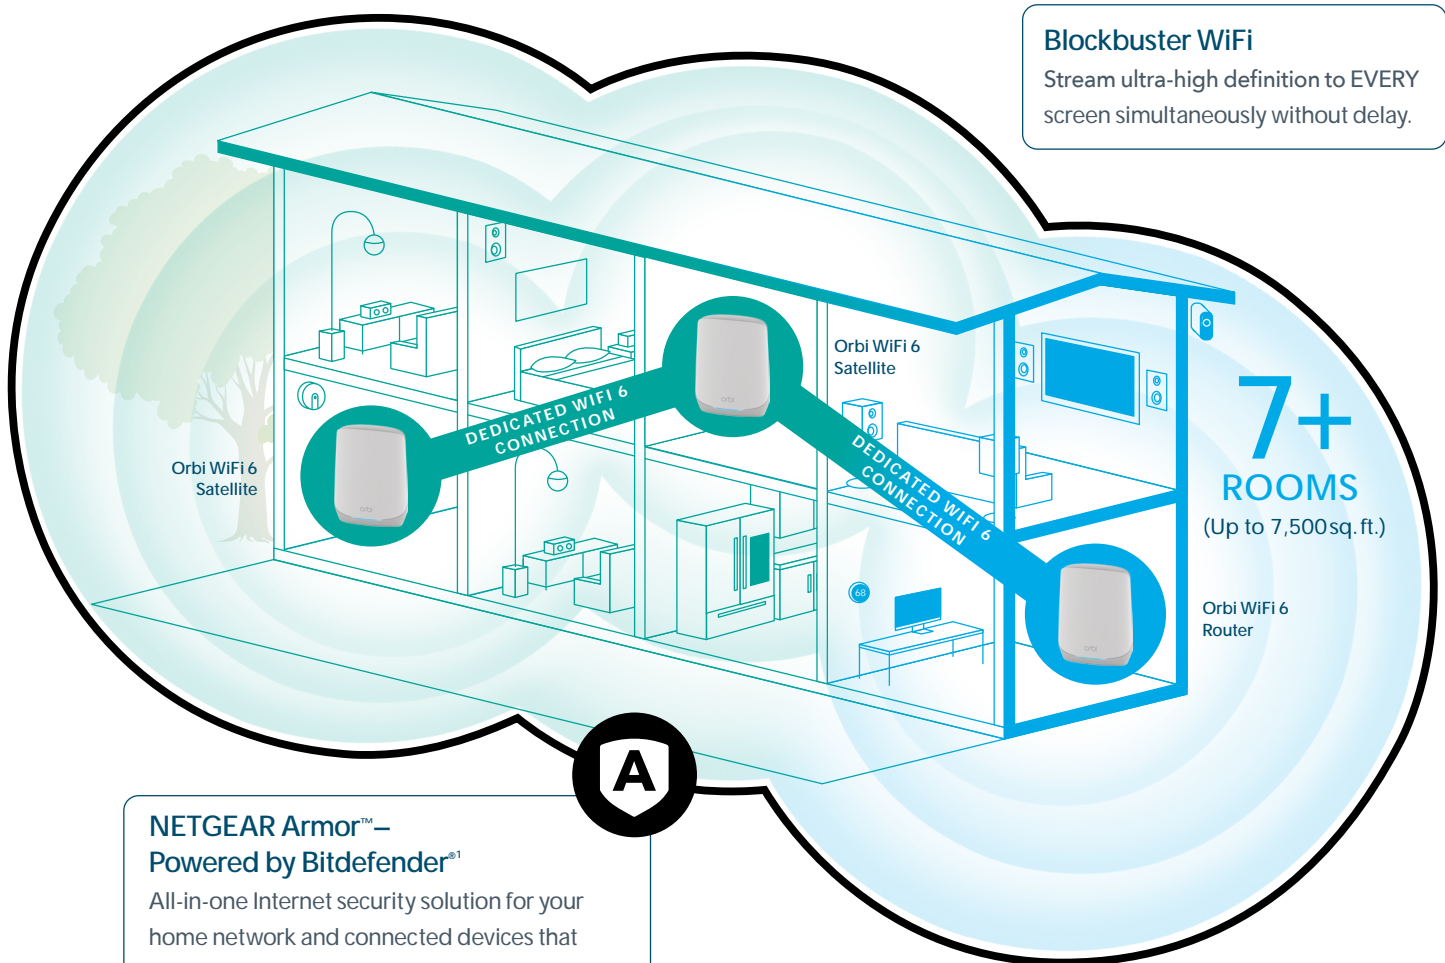

Blockbuster WiFi

Stream ultra-high definition to EVERY screen simultaneously without delay.

NETGEAR Armor™ – Powered by Bitdefender®¹

All-in-one Internet security solution for your home network and connected devices that delivers added protection and greater peace of mind. One-year subscription included.

Capacity Beyond Belief

Next-generation WiFi 6 provides faster speeds & supports more devices for today & tomorrow.