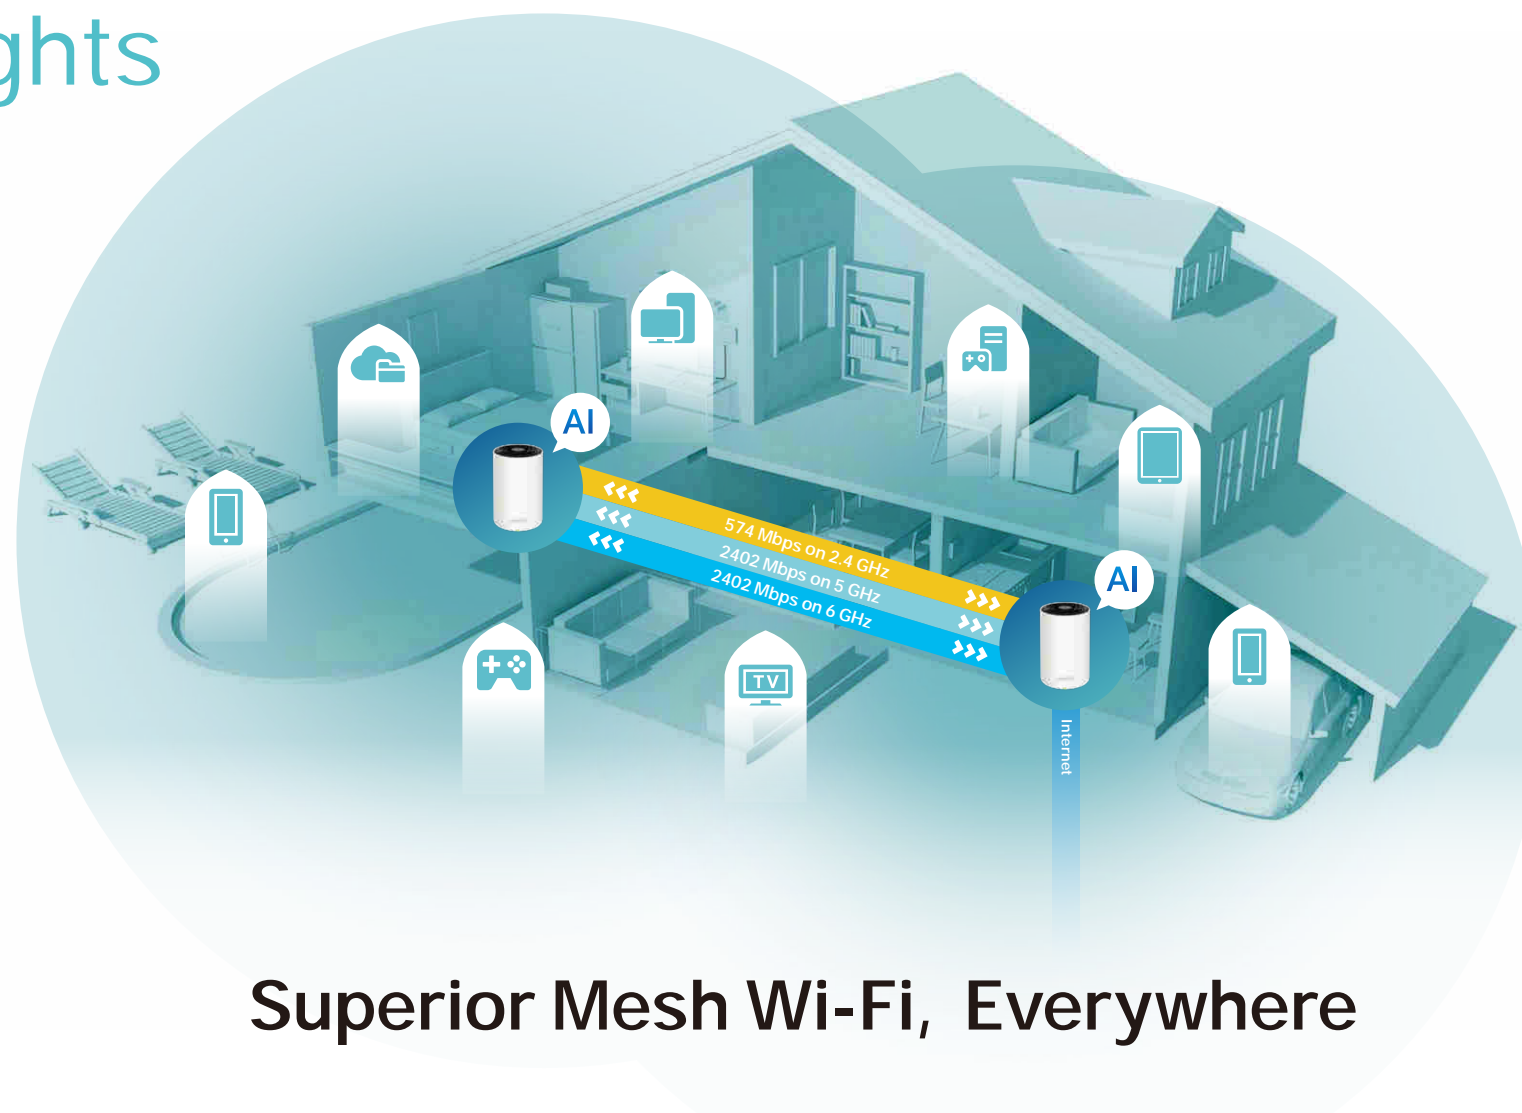

Superior Mesh Wi-Fi, Everywhere

Compatible with
amazon alexa

 **HomeShield**

AXE5400

Tri-Band Mesh Wi-Fi 6E System

Includes latest
6 GHz Wi-Fi band

2.5 Gbps
Port

Deco XE75 Pro

Wi-Fi 6E

Highlights

Superior Mesh Wi-Fi, Everywhere

Wi-Fi 6E Huge Leap Forward for Wi-Fi

Robust High-Speed Connections

Experience ultra-fast Wi-Fi with more connected devices thanks to the brand-new 6 GHz band. The added 160 MHz channels prevent competition over bandwidth and drops in speed.