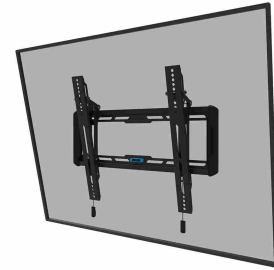

Neomounts tv wall mount

Brand : Neomounts

Product code: WL35-550BL14

Product name : Neomounts tv wall mount

Neomounts WL35-550BL14 tiltable wall mount for 32-75" screens - Black

Neomounts tv wall mount:

The Neomounts WL35-550BL14 LEVEL is a tiltable wall mount for flat screens up to 75" with a maximum weight capacity of 50 kg. The versatile tilt (12°) technology allows you to create the optimum viewing angle.

The LEVEL-550 wall mount has a depth of 3,3 cm and is suitable for screens that meet VESA hole pattern 100x100 to 400x400 mm.

The WL35-550BL14 features a nifty magnetic pull & release system, that allows you to attach the TV in a wink of an eye and secure the TV in safe and solid manner. Afterwards, the pull & release straps can be easily hidden behind the screen by clicking the magnet to the mount. The integrated spirit level assures easy installation of the mount.