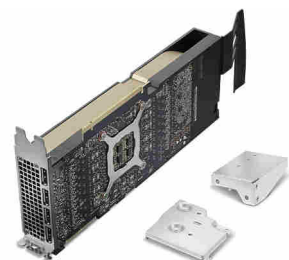

## Lenovo 4X61D97085 graphics card NVIDIA RTX A5000 24 GB GDDR6

**Brand :** Lenovo

**Product code:** 4X61D97085

**Product name :** 4X61D97085

- 24GB of GDDR6 memory, expandable to 48GB with NVLink®
  - Peak memory bandwidth up to 768GB/s
  - Display Connectors: 4 VESA® DisplayPort® connectors
  - PCI Express Interface: PCIe 4.0 x 16
  - Power connector and header: 1x PCIe 8-Pin
  - Total graphics power 230W
- Nvidia RTX A5000 24GB GDDR6

**Lenovo 4X61D97085 graphics card NVIDIA RTX A5000 24 GB GDDR6:**

The NVIDIA RTX A5000 card is a dual-slot, 10.5 inch PCI Express Gen4 graphics solution based on the NVIDIA Ampere architecture. It is an actively cooled product capable of 230W maximum graphics power. Based on the NVIDIA GPU architecture, RTXA5000 delivers hardware-accelerated ray tracing, revolutionary AI feature, advanced shading, and powerful simulation capabilities to creative professionals. With the industry's most expansive graphics memory footprint comprised of 24GB of GDDR6 memory, RTX A5000 enables the most graphics-intensive applications run with the highest level of user experience, even with largest of data set.