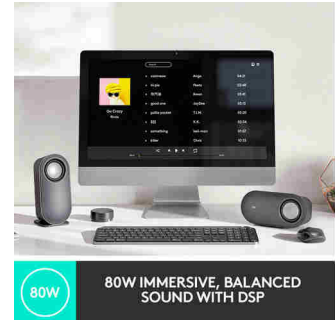

Logitech Z407 Bluetooth computer speakers with subwoofer and wireless control

Brand : Logitech

Product code: 980-001348

Product name : Z407 Bluetooth computer speakers with subwoofer and wireless control

Z407 Bluetooth computer speakers with subwoofer and wireless control

[Logitech Z407 Bluetooth computer speakers with subwoofer and wireless control:](#)

Dial into great sound for your desktop with Z407 Bluetooth computer speakers. Get immersive sound with a down-firing woofer that adds “boom” to your sound, and digital signal processing that keeps clarity across the sound spectrum.

Stylish oval satellite speakers lay horizontally or vertically. Position them however you like to curate your space.

Control it all with the Bluetooth-enabled wireless control dial. Adjust bass and volume, skip and pause tracks, from up to 20-meter line of sight range. Connect with Bluetooth, micro USB, or 3.5 mm inputs.