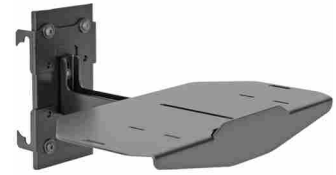

Chief FCA821 multimedia cart accessory Black Shelf

Brand : Chief

Product code: FCA821

Product name : FCA821

Black, 3 kg

[Chief FCA821 multimedia cart accessory Black Shelf:](#)

Install these accessories to apply AV components or video conferencing equipment with your display. The following accessories are compatible with all Fusion Series mounts.

- Carts
- Stands
- Ceiling
- Wall

Features

- Allows video conferencing camera to sit between two flat panel displays, on a 14" shelf
- Perfect for multi-screen applications
- Allows screens to be pushed together with a minimal 1" (25mm) gap between displays
- Use with:
 - For wall applications: any set of two Fusion fixed or tilt wall mounts and the FCKXXX Connector Kits
 - For cart applications use with XPAUB, XPAUS, XVAUB with FCA623 Dual Display accessory
 - For ceiling applications use with several of our LCM Series

Chief FCA821. Weight: 3.27 kg

Technical details

Product colour	Black
Type *	Shelf
Maximum weight capacity	4.5 kg

Technical details

Compatibility	Legrand XPAUB, XPAUS, XVAUB, FCA623
---------------	-------------------------------------