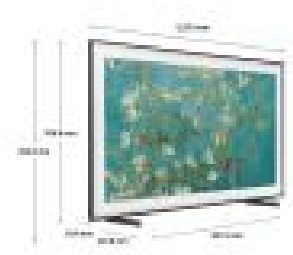

Samsung The Frame QE55LS03BGUX XU TV 139.7 cm (55") 4K Ultra HD Smart TV Wi-Fi

Brand : Samsung

Product family: The Frame

Product code:
QE55LS03BGUX XU

Product name :
QE55LS03BGUX XU

- A TV that fits beautifully in your home - designed to look just like a picture frame
- Ground-breaking Matte Display absorbs reflections - for a glare-free viewing experience
- Transform your TV into a work of art when it's turned off
- Powered by Quantum Dot for a naturally bright and colourful picture
- Easily switch up the colour of your Frame TV with customisable bezel frames

55" The Frame LS03B Art Mode QLED 4K HDR Smart TV (2023)

Samsung The Frame QE55LS03BGUX XU. Display diagonal: 139.7 cm (55"), HD type: 4K Ultra HD, Display technology: QLED. Smart TV. Contrast ratio (typical): 16:9, Native aspect ratio: 16:9. Wi-Fi