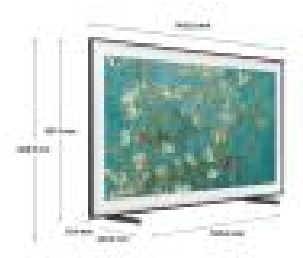

# Samsung The Frame QE65LS03BGUX XU TV 165.1 cm (65") 4K Ultra HD Smart TV Wi-Fi

**Brand :** Samsung

**Product family:** The Frame

**Product code:**  
QE65LS03BGUX XU

**Product name :**  
QE65LS03BGUX XU

- A TV that fits beautifully in your home - designed to look just like a picture frame
- Ground-breaking Matte Display absorbs reflections - for a glare-free viewing experience
- Transform your TV into a work of art when it's turned off
- Powered by Quantum Dot for a naturally bright and colourful picture
- Easily switch up the colour of your Frame TV with customisable bezel frames

65" The Frame LS03B Art Mode QLED 4K HDR Smart TV (2023)

Samsung The Frame QE65LS03BGUX XU. Display diagonal: 165.1 cm (65"), HD type: 4K Ultra HD, Display technology: QLED. Smart TV. Contrast ratio (typical): 16:9, Native aspect ratio: 16:9. Wi-Fi