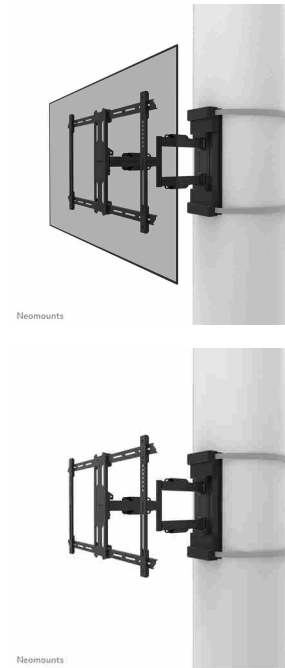

## Neomounts TV pillar mount

**Brand :** Neomounts

**Product code:** WL40S-910BL16

**Product name :** Neomounts TV pillar mount

Neomounts WL40S-910BL16 full motion pillar mount for 40-70" screens - Black

[Neomounts TV pillar mount:](#)

The Neomounts WL40S-910BL16 is a full motion pillar mount for screens up to 70" with a maximum weight capacity of 45 kg. The versatile tilt (14°) and swivel (90°) technology allows you to create the optimum viewing angle. The mount is suitable for Ø25-100 cm cylinder, square and rectangular pillars. Level adjustment is available for the perfect installation.

The WL40S-910BL16 has a depth of 8,2-59 cm and is suitable for screens that meet VESA hole pattern 200x100 to 600x400 mm. The pillar mount has a strap of 350 cm.

The mount is equipped with metal cable management to secure any loose cables. The ratchet clamp ensures easy installation, as well as the separate magnetic spirit level tool that is included.