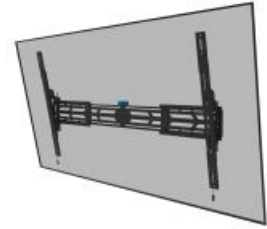

## Neomounts heavy duty TV wall mount

**Brand :** Neomounts

**Product code:** WL35S-950BL19

**Product name :** Neomounts heavy duty TV wall mount

Neomounts WL35S-950BL19 tiltable wall mount for 55-110" screens - Black  
 Neomounts heavy duty TV wall mount. Maximum weight capacity: 160 kg, Minimum screen size: 139.7 cm (55"), Maximum screen size: 2.79 m (110"), Minimum VESA mount: 100 x 100 mm, Maximum VESA mount: 1500 x 900 mm. Height adjustment, Tilt angle range: 0 - 12°. Product colour: Black