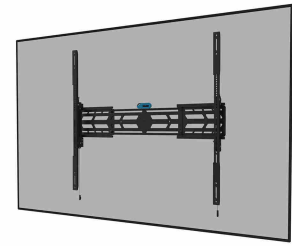

## Neomounts heavy duty TV wall mount

**Brand :** Neomounts

**Product code:** WL30S-950BL19

**Product name :** Neomounts heavy duty TV wall mount

Neomounts WL30S-950BL19 fixed wall mount for 55-110" screens - Black  
 Neomounts heavy duty TV wall mount. Maximum weight capacity: 160 kg, Minimum screen size: 139.7 cm (55"), Maximum screen size: 2.79 m (110"), Minimum VESA mount: 100 x 100 mm, Maximum VESA mount: 1500 x 900 mm. Height adjustment. Product colour: Black