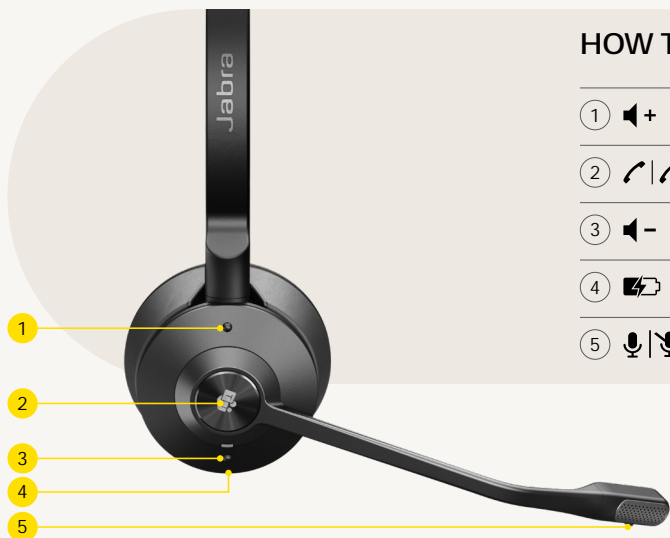

HOW TO SET UP

Plug the pre-paired Jabra Link 400 into a USB port on your computer

CHOICE OF WEARING STYLES

Choose from stereo, mono and convertible variants

HOW TO USE

- ① Push x1
- ② Push x1
- ③ Push x1
- ④ Charging port
- ⑤ Push x1 during a call

For more details check jabra.com/help/engage55

FEATURES

BENEFITS

Connectivity	Computer	Jabra Link 400 DECT adapter with USB-A or USB-C variant. Extensive, secure range up to 150m/490ft from your computer
	Single connectivity	Connect to your computer
	Device pairing	Pair a single headset to your computer. Conference in up to an additional 3 headsets on calls
Audio	Microphone	Dual Microphone – ECM Uni-Directional and Analog MEMS system (stereo/mono) ECM Uni-Directional Microphone (convertible)
	Speakers	Professional grade for exceptional speech clarity
	Sidetone	Yes
	Stereo sound	Yes – stereo model only
	Security	Secure DECT Level C
Ease of use	Rechargeable battery	Up to 13 hours battery life for stereo/mono, up to 9 hours for convertible. Spare battery available as an accessory for stereo/mono
	Busylight	Busylight acts as a do-not-disturb sign to prevent interruptions
	Easy charging	Charging cable supplied
	Optional charging stand	Easy charging and docking with the optional charging stand
	Call management	Answer/reject calls; increase/decrease speaker volume; mute
	Comfort & wellbeing	Ear cushions
Lightweight		Stereo 83g/2.93oz, mono 57g/2.01oz, convertible 21g/0.63oz
Hearing protection		SafeTone™ 2.0 (comprises PeakStop™, intelligent acoustic shock protection, speech level normalization, and IntelliTone™ 2.0)
Software integration	Device management and firmware upgrades	Use Jabra Xpress and Jabra Direct to manage and configure
Variants	UC and MS variants	Choose from UC or Microsoft Teams variants
	Wearing styles	Stereo, mono, and convertible. Convertible comes with earhook, neckband and headband
Certifications		Microsoft Teams certified. Meets the Premium Microphone for Open Office standard (stereo and mono variants)