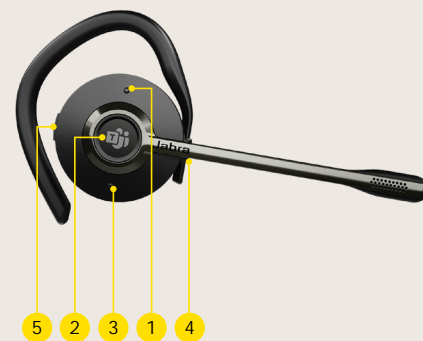

HOW TO SET UP

Plug the pre-paired Jabra Link 400 into a USB port on your computer

CHOICE OF WEARING STYLES

Choose from stereo, mono and convertible variants

HOW TO USE

- ① Push x1
- ② Push x1
- ③ Push x1
- ④ Charging port
- ⑤ Push x1 during a call

For more details check jabra.com/help/engage55

FEATURES

BENEFITS

Connectivity	Computer	Jabra Link 400 DECT adapter with USB-A or USB-C variant. Extensive, secure range up to 150m/490ft from your computer
	Single connectivity	Connect to your computer
	Device pairing	Pair a single headset to your computer. Conference in up to an additional 3 headsets on calls
Audio	Microphone	Dual Microphone – ECM Uni-Directional and Analog MEMS system (stereo/mono) ECM Uni-Directional Microphone (convertible)
	Speakers	Professional grade for exceptional speech clarity
	Sidetone	Yes
	Stereo sound	Yes – stereo model only
	Security	Secure DECT Level C
Ease of use	Rechargeable battery	Up to 13 hours battery life for stereo/mono, up to 9 hours for convertible. Spare battery available as an accessory for stereo/mono
	Busylight	Busylight acts as a do-not-disturb sign to prevent interruptions
	Easy charging	Charging cable supplied
	Optional charging stand	Easy charging and docking with the optional charging stand
	Call management	Answer/reject calls; increase/decrease speaker volume; mute
	Comfort & wellbeing	Ear cushions
Lightweight		Stereo 83g/2.93oz, mono 57g/2.01oz, convertible 21g/0.63oz
Hearing protection		SafeTone™ 2.0 (comprises PeakStop™, intelligent acoustic shock protection, speech level normalization, and IntelliTone™ 2.0)
Software integration	Device management and firmware upgrades	Use Jabra Xpress and Jabra Direct to manage and configure
Variants	UC and MS variants	Choose from UC or Microsoft Teams variants
	Wearing styles	Stereo, mono, and convertible. Convertible comes with earhook, neckband and headband
Certifications		Microsoft Teams certified. Meets the Premium Microphone for Open Office standard (stereo and mono variants)