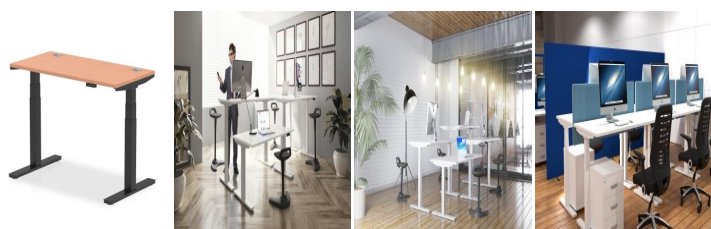

Air Slimline Height Adjustable Desk

SKU HA01225

Colour:

Beech, Grey Oak, Maple, Oak, Walnut, White

Width:

1200, 1400, 1600, 1800

Leg Colour:

Black, Silver, White

Details

Our Sit-Stand height adjustable desking is not only exceptionally well designed and engineered but also provides the best solution to the current health at work challenge. Sedentary working has now become widely recognised as one of the biggest health threats in the modern office. Employees sitting at desks for long periods of time risk a possibility of developing a variety of health conditions. Its proven that healthy and happy employees equal increased productivity and efficiency.

By using our Sit-Stand desking - with a choice of four widths, three frames and six finishes, users will enjoy better general health that will also improve their efficiency at work.

Smooth, powerful electronic dual motors | 4 programmable optional memory height settings | Large 660-1310mm height range | Premium 120kg weight capacity | Anti-trap safety stop feature | Digital LED display | Choice of 7 wood finishes and 3 leg colours

Desk / Table Specs

- Top Shape: Straight
- Top Size: 1200 x 600; 1400 x 600; 1600 x 600; 1800 x 600
- Frame Colour: Black; Silver; White
- Leg Type: Height Adjustable
- Desk Speed: 40mm per second

Product Dimensions (mm)