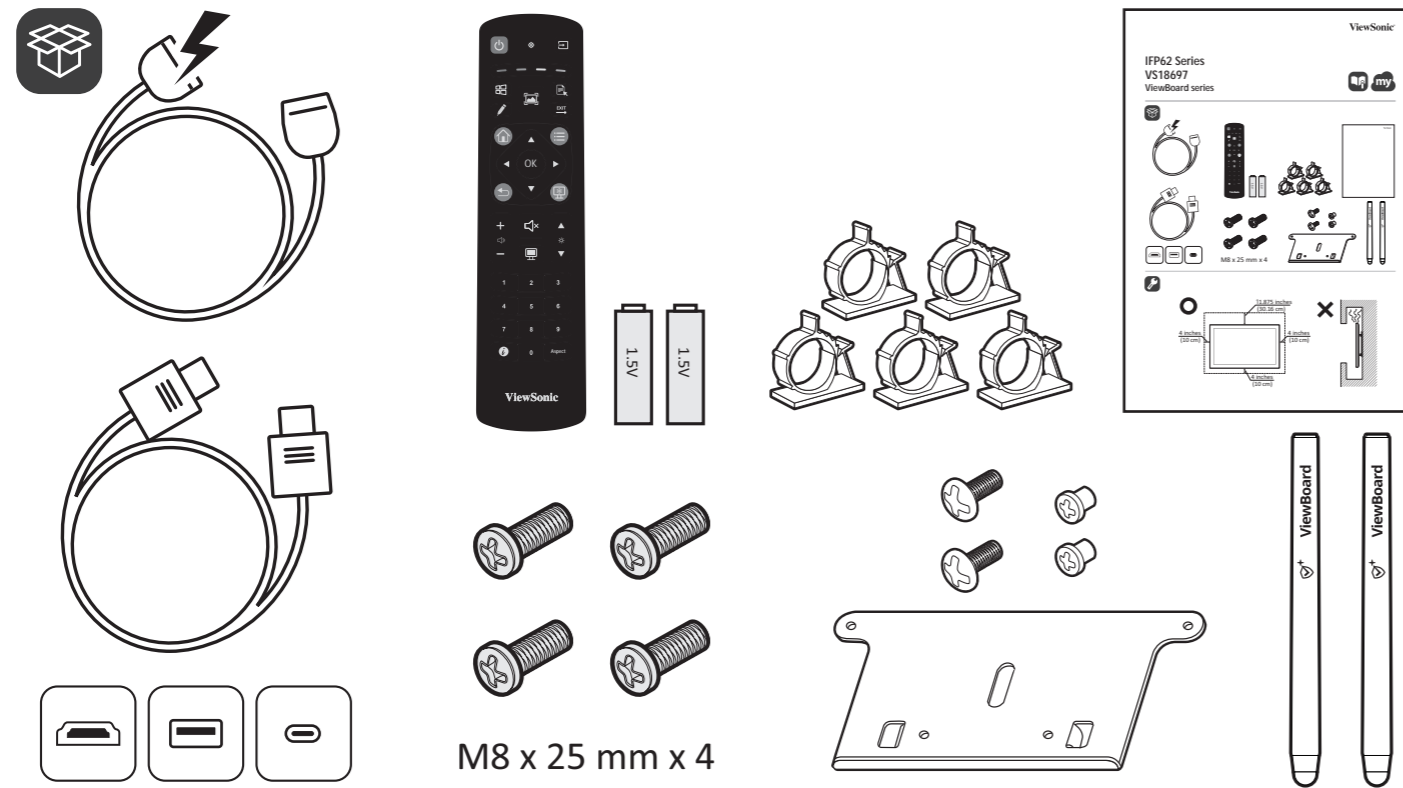

IFP62 Series

VS18622/VS18623/VS18624

ViewBoard series

IFP62 Series Support Center www.viewsonic.com

ViewSonic Europe Limited
Haaksbergweg 75
1101 BR Amsterdam
Netherlands
+31 (0) 650608655
EPREL@viewsoniceurope.com
<https://www.viewsonic.com/eu/>