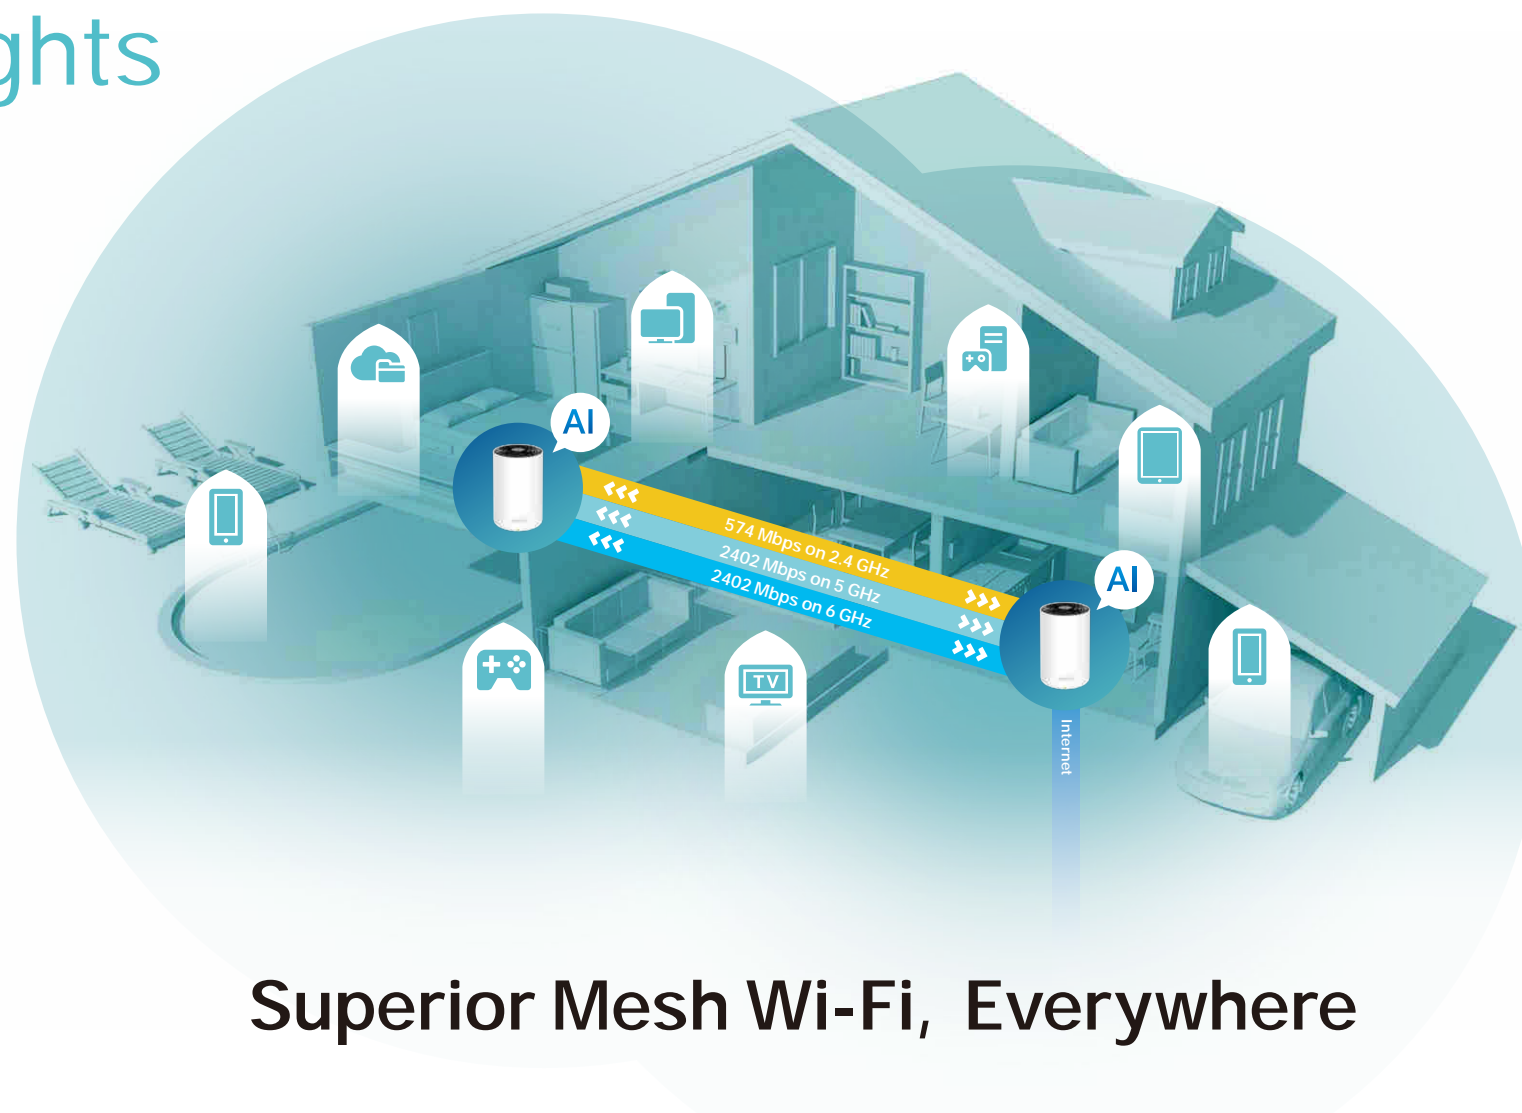

deco™

Superior Mesh Wi-Fi,
Everywhere

AXE5400

Tri-Band Mesh Wi-Fi 6E System

Includes latest
6 GHz Wi-Fi band

Deco XE75

Wi-Fi 6E

Highlights

Superior Mesh Wi-Fi, Everywhere

Wi-Fi 6E Huge Leap Forward for Wi-Fi

Robust High-Speed Connections

Experience ultra-fast Wi-Fi with more connected devices thanks to the brand-new 6 GHz band. The added 160 MHz channels prevent competition over bandwidth and drops in speed.