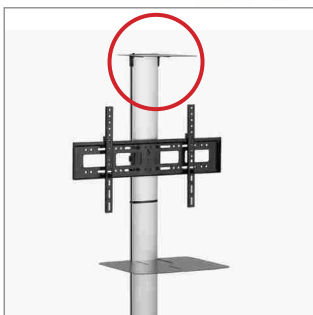

Exclusively Available
 from **midwich**
 midwldc.com

XRTROLLEYSH2

VC CAMERA SHELF FOR USE WITH XRTROLLEY

VC CAMERA READY

Designed for use with the XRTROLLEY this AV accessory shelf is designed to hold any AV accessory up to 5kg in weight. This slim-line shelf is ideal for mounting all manner of AV peripherals including VC cameras with a 1/4" thread.

SPECIFICATION

Dimensions:	W: 250mm x D: 238mm
Max load	5kg
Colour	Black

FEATURES

- Designed to be mounted directly to the XRTROLLEY
- Slim line profile with a weight capacity of up to 5kg
- Ideal for mounting VC cameras with a 1/4" thread
- Can be mounted above the or below a screen
- Simple installation and height adjustment

Designed to be mounted directly to the XRTROLLEY either above or below the screen

Slim line profile with a weight capacity of up to 5kg

Ideal for mounting VC cameras with a 1/4" thread

Simple installation and height adjustment