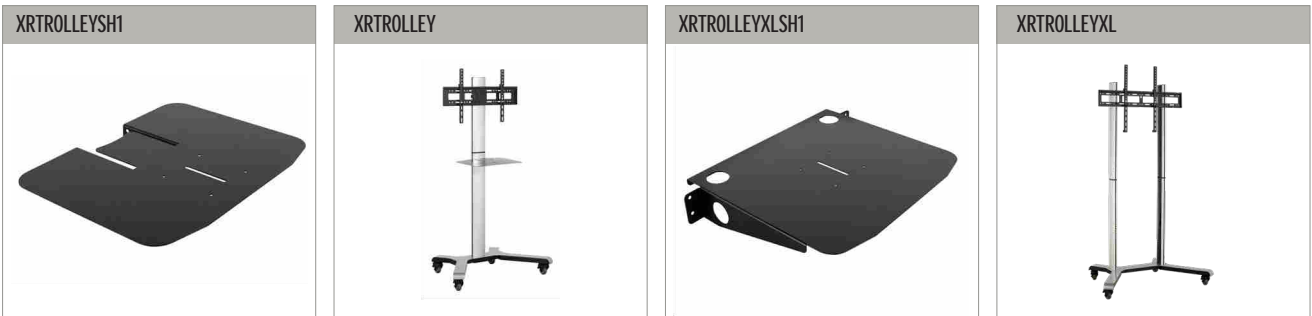

Exclusively Available
 from **midwich**
 midwldc.com

XRTROLLEYSH2

VC CAMERA SHELF FOR USE WITH XRTROLLEY

VC CAMERA READY

Designed for use with the XRTROLLEY this AV accessory shelf is designed to hold any AV accessory up to 5kg in weight. This slim-line shelf is ideal for mounting all manner of AV peripherals including VC cameras with a 1/4" thread.

SPECIFICATION

Dimensions:	W: 250mm x D: 238mm
Max load	5kg
Colour	Black

FEATURES

- Designed to be mounted directly to the XRTROLLEY
- Slim line profile with a weight capacity of up to 5kg
- Ideal for mounting VC cameras with a 1/4" thread
- Can be mounted above the or below a screen
- Simple installation and height adjustment

Designed to be mounted directly to the XRTROLLEY either above or below the screen

Slim line profile with a weight capacity of up to 5kg

Ideal for mounting VC cameras with a 1/4" thread

Simple installation and height adjustment

PACKING INFORMATION

COLOUR:	ORDER REF:	EAN CODE:	MASTER CARTON QTY:	MASTER CARTON WEIGHT:	MASTER CARTON CUBE:
Black	XRTROLLEYSH2	5019318305719	10	11.6kg	0.049cbm

RELATED PRODUCTS

Accessory Shelf
Designed for the XRTROLLEY and suitable for items up to 5kg in weight