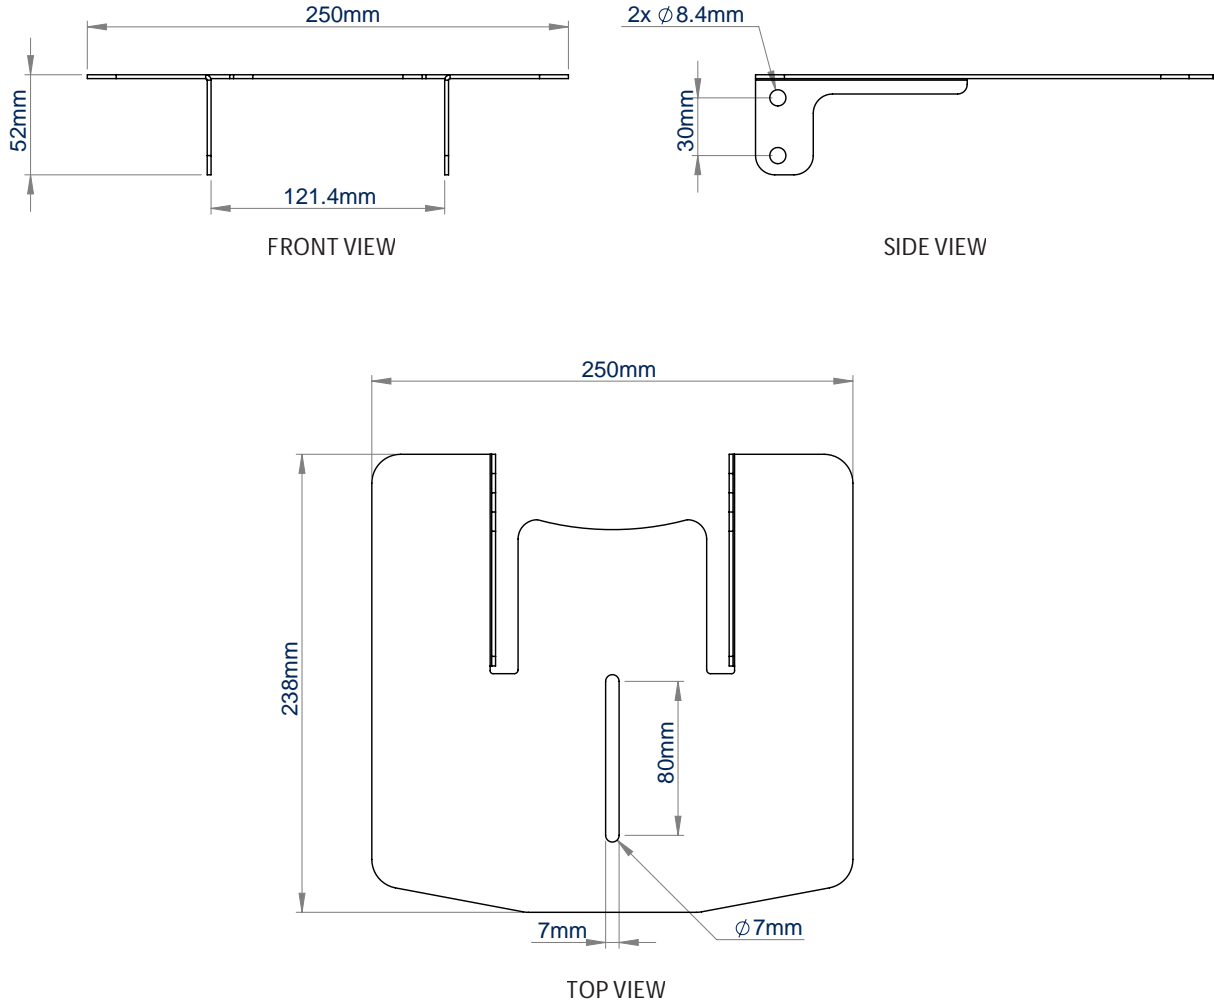

SPECIFICATION

Dimensions:	W: 250mm x D: 238mm
Max load	5kg
Colour	Black

FEATURES

- Designed to be mounted directly to the XRTROLLEY
- Slim line profile with a weight capacity of up to 5kg
- Ideal for mounting VC cameras with a 1/4" thread
- Can be mounted above the or below a screen
- Simple installation and height adjustment

Designed to be mounted directly to the XRTROLLEY either above or below the screen

Slim line profile with a weight capacity of up to 5kg

Ideal for mounting VC cameras with a 1/4" thread

Simple installation and height adjustment

PACKING INFORMATION

COLOUR:	ORDER REF:	EAN CODE:	MASTER CARTON QTY:	MASTER CARTON WEIGHT:	MASTER CARTON CUBE:
Black	XRTROLLEYSH2	5019318305719	10	11.6kg	0.049cbm

RELATED PRODUCTS

Accessory Shelf
Designed for the XRTROLLEY and suitable for items up to 5kg in weight

Flat Screen Floor Stand / Trolley
For 32" up to 55" screens from VESA 200 x 100 up to 600 x 400

Accessory Shelf
Designed for the XRTROLLEYXL and suitable for items up to 5kg in weight

XL Flat Screen Floor Stand / Trolley
For 43" up to 86" screens from VESA 200 x 100 up to 800 x 600