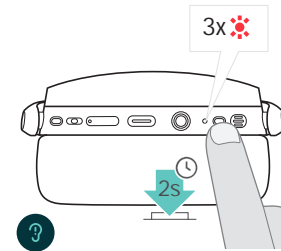

May vary depending on product variant

How to Use the ADAPT 300

Turning the headset on/off

Turns the headset on

Turns the headset off

Activate / deactivate ANC

Additional benefits & features

Launch Microsoft Teams instantly
Dedicated button for Microsoft Teams via BTD 800 USB dongle