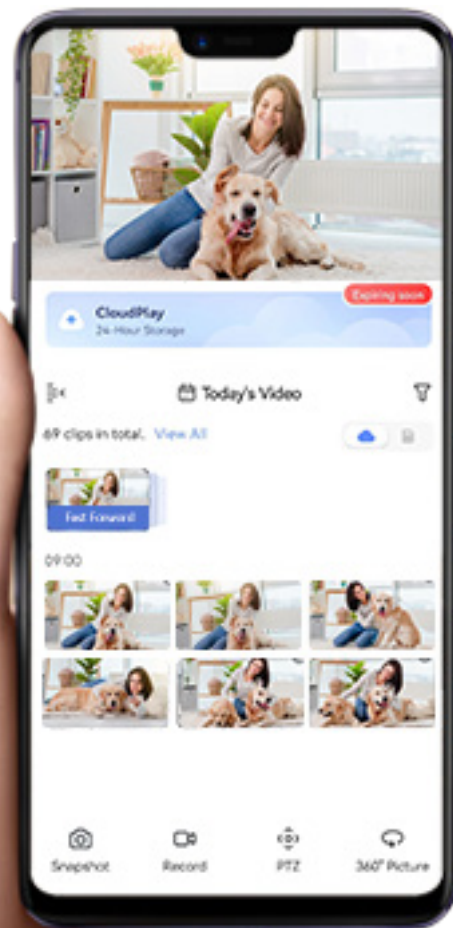

## It notifies you when you're needed

The camera alerts you if the noise level suddenly changes – whether your baby cries or a siren breaks out. Your family members can also simply wave at the camera to initiate a video call to your phone.

Voice Activity Detection

Waving-Hand Recognition

## Never miss a moment with safe video storage

Secure your unforgettable moments on a local microSD card of up to 256 GB, or subscribe to EZVIZ CloudPlay for fully-encrypted cloud storage and extra peace of mind<sup>1</sup>.