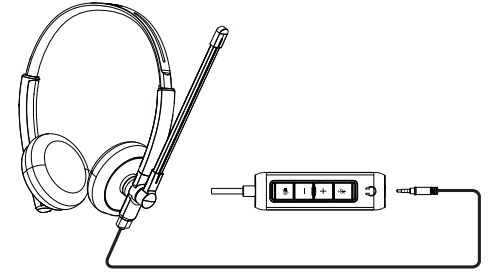

Dell Stereo Headset WH1022

Quick Start Guide

Controls

1. Mute/unmute mic
2. Volume up
3. Volume down
4. Audio on/o
5. Headphone jack

Setup

1

2

PC setup