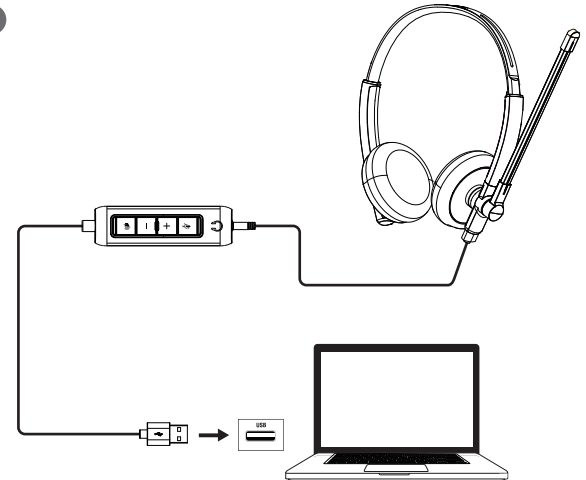

Dell Stereo Headset WH1022

Quick Start Guide

Controls

1. Mute/unmute mic
2. Volume up
3. Volume down
4. Audio on/o
5. Headphone jack

Setup

1

2

PC setup