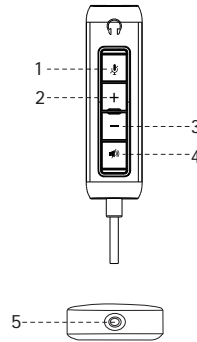

Dell Stereo Headset WH1022

Quick Start Guide

Controls

1. Mute/unmute mic
2. Volume up
3. Volume down
4. Audio on/o
5. Headphone jack

Setup

1

2

PC setup