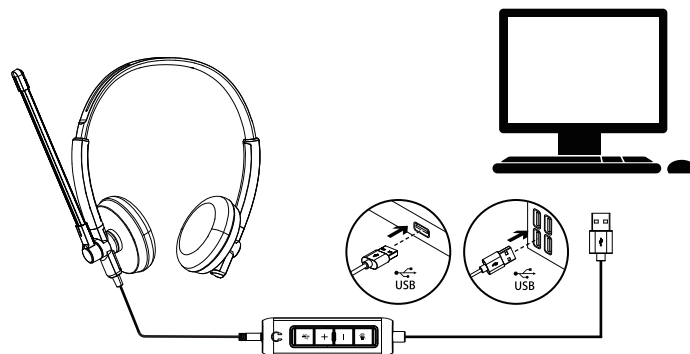

Dell Stereo Headset WH1022

Quick Start Guide

Controls

1. Mute/unmute mic
2. Volume up
3. Volume down
4. Audio on/o
5. Headphone jack

Setup

1

2

PC setup