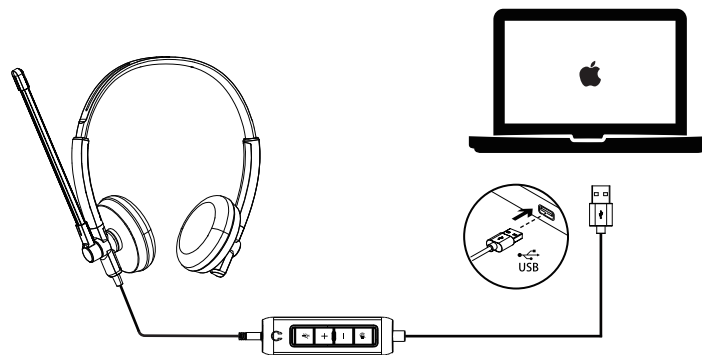

Mac setup

www.dell.com/support
www.dell.com/support/drivers
www.dell.com/contactdell
www.dell.com/regulatory_compliance