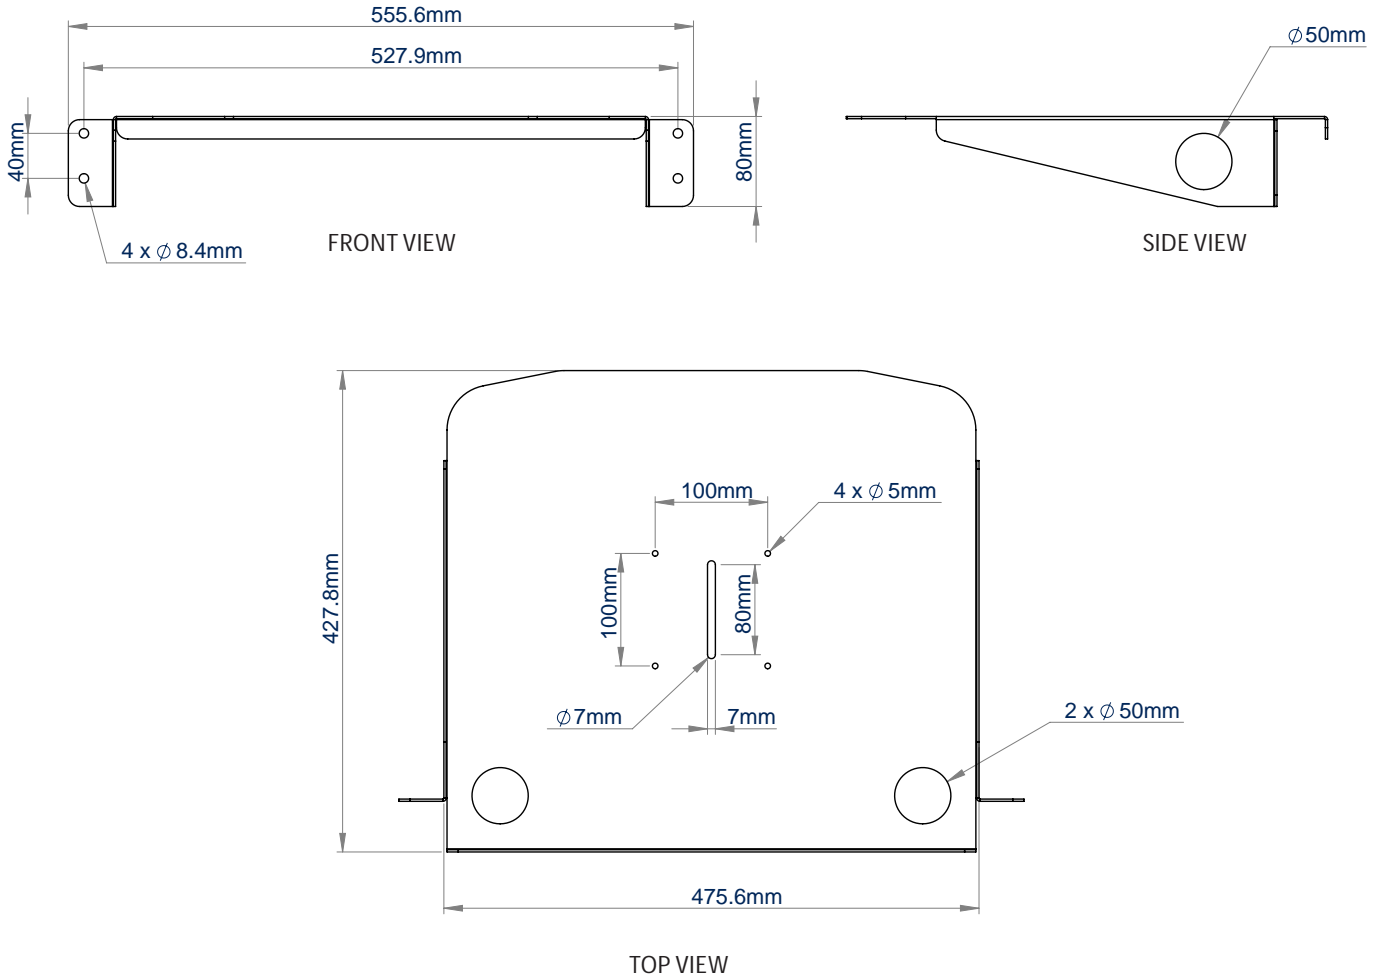

### SPECIFICATION

Dimensions:	W: 475mm x D: 427mm
Max load	5kg
Fixing points:	100 x 100mm
Colour	Black

### FEATURES

- Designed to be mounted directly to the XRTROLLEYXL
- Ideal for mounting VC cameras with a 1/4" thread
- 100 x 100mm xing points
- Cable management for a tidy install
- Simple installation and height adjustment

Designed to be mounted directly to the XRTROLLEYXL

Ideal for mounting VC cameras with a 1/4" thread

Cable management for a tidy install

Simple installation and height adjustment

PACKING INFORMATION

COLOUR:	ORDER REF:	EAN CODE:	MASTER CARTON QTY:	MASTER CARTON WEIGHT:	MASTER CARTON CUBE:
Black	XRTROLLEYXL-SH1	5019318305726	4	17.3kg	0.111cbm

RELATED PRODUCTS

**Accessory Shelf**  
Designed for the XRTROLLEY and suitable for items up to 5kg in weight

**VC Camera Shelf**  
Designed for the XRTROLLEY and suitable for items up to 5kg in weight

**Flat Screen Floor Stand / Trolley**  
For 32" up to 55" screens from VESA 200 x 100 up to 600 x 400