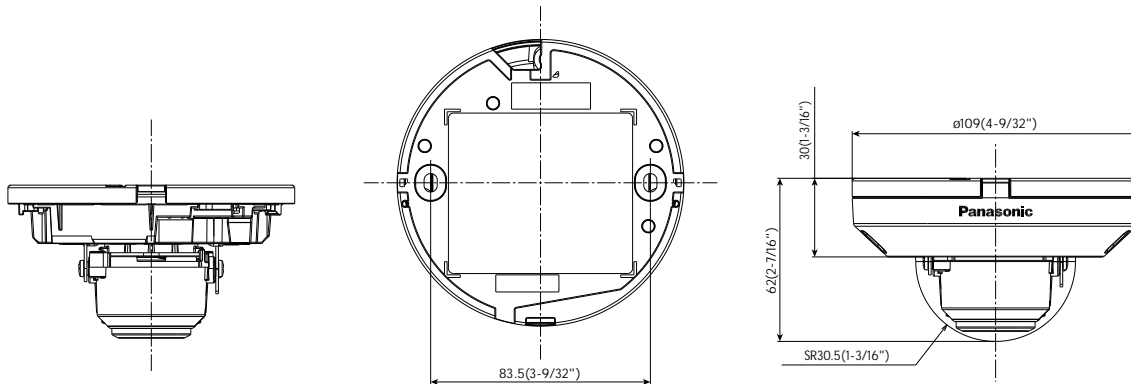

*1 Converted value

*2 When "4:3(30fps mode)" or "4:3(25fps mode)" is selected for "Image capture mode", "90 °" and "270 °" cannot be selected.

*3 Smart Coding(GOP and AUTO VIOS) is not available when setting 30fps.

Appearance

Unit : mm (inches)