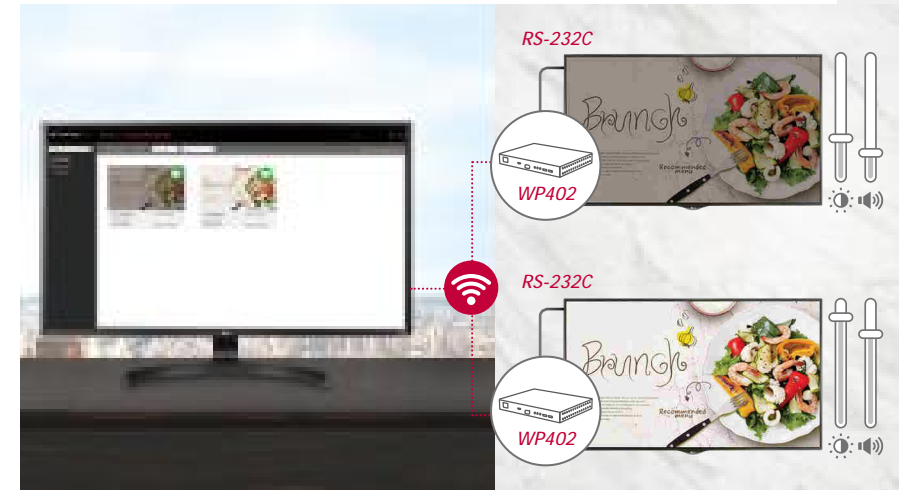

#### Display Control Capability

Beyond content management, control commands from the WP402 can be sent to LG digital signages through the RS-232C cable connection. It allows users to flexibly set up display values such as power, brightness or volume for optimal operation.