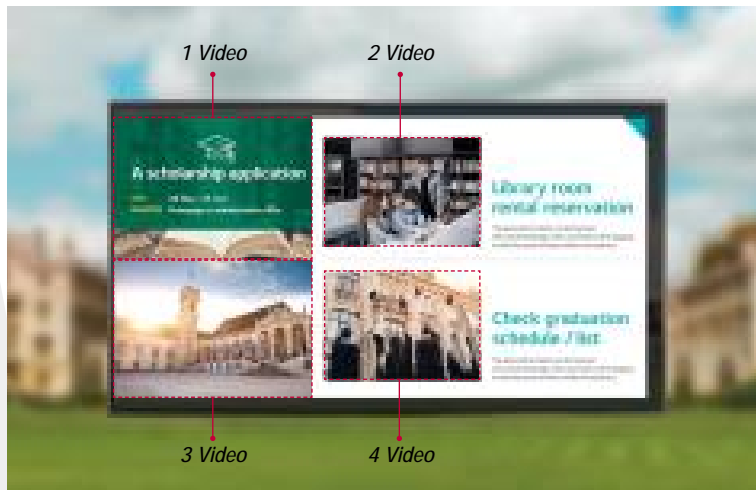

The User-Friendly Smart Signage Platform

WP402

Flexible Operation

Multi Video Tags

Several different videos can be played at the same time using the multi video tags feature. This gives you greater flexibility to organize and deploy content when various content items need to be delivered simultaneously via web apps.