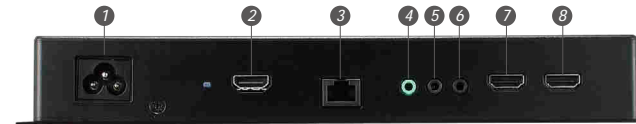

Connectivity

Front