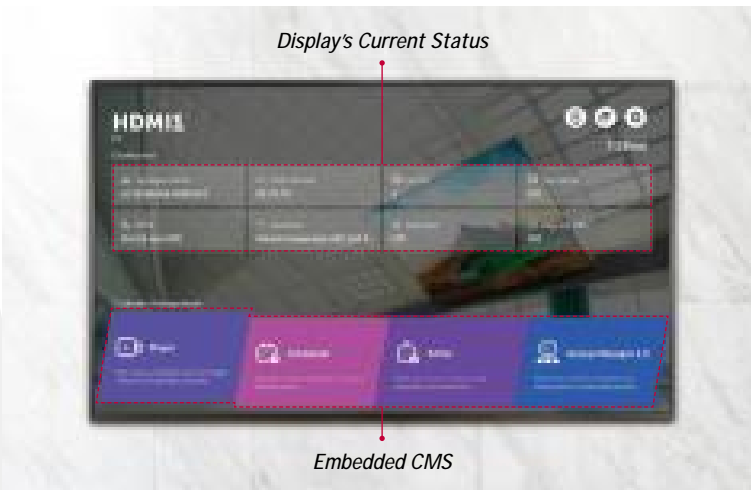

The User-Friendly Smart Signage Platform

WP402

User-Friendly Smart Platform

All-in-One Home Menu

The WP402 offers a signage-dedicated home menu that shows key information related to signage operation at a glance. A dashboard showing the status of devices, a content management menu, and shortcuts leading to quick settings greatly enhance user convenience.