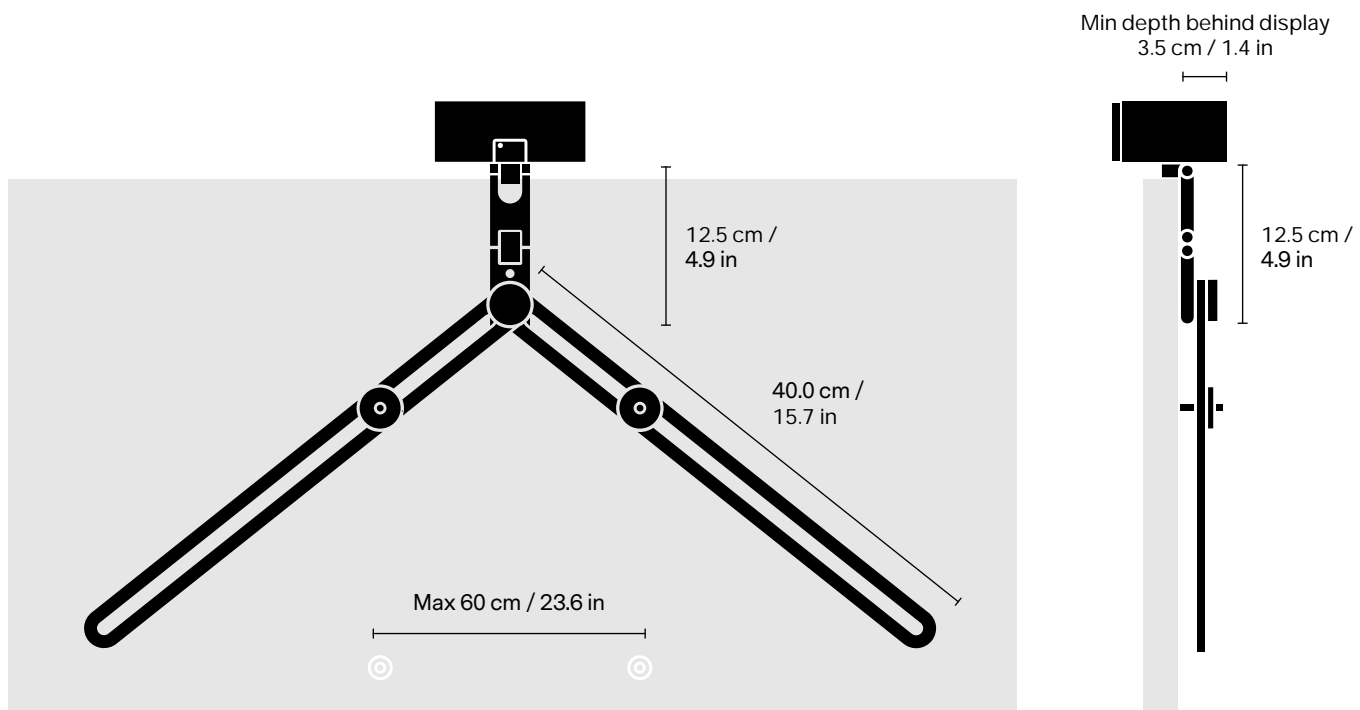

Huddly

Screen Mount (VESA)

The Screen Mount (VESA) lets you attach Huddly L1 on top of your meeting room display.

Requirements

Minimum depth behind display is 3.5 cm / 1.4 in.

Mounting Recommendation

Attaches to the Wall & Shelf Bracket included with Huddly L1.

TV Compatibility

Fits displays up to 85" with VESA 600/400 (max horizontal distance between screw holes is 60 cm / 23.5 in)

Weight

230 g

Color

Black

GTIN

7090043790719

Packaging Dimensions

L: 460 mm x H: 60 mm x W: 25 mm