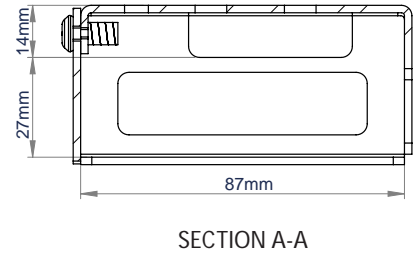

PACKING INFORMATION

COLOUR:	ORDER REF:	EAN CODE:	CARTON QTY:	INNER CARTON QTY:	MASTER CARTON WEIGHT:	MASTER CARTON CUBE:
Black	BT7886/B	5019318304118	1	10	8.8kg	0.024cbm

RELATED PRODUCTS

BT7841	BT7850	BT7883	BT7885

Ø50mm 2-Piece Accessory Collar designed to attach a variety of different mounts and accessories onto B-Tech poles.

Ø50mm Poles available in Black, Chrome and white, designed for ceiling, oor- or oor-to-ceiling installations

Wall Mount with Slide Out AV Tray designed to mount 32" to 72" screens and store AV media devices.

Wall Mount with Slide Out AV Tray designed to mount 32" to 72" screens and store AV media devices.