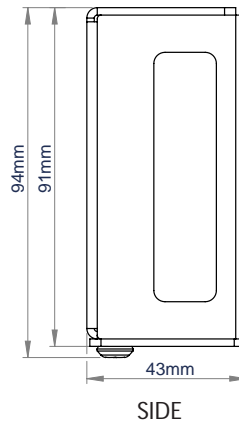

Compatible with Kensington Slot Locks.

PACKING INFORMATION

COLOUR:	ORDER REF:	EAN CODE:	CARTON QTY:	INNER CARTON QTY:	MASTER CARTON WEIGHT:	MASTER CARTON CUBE:
Black	BT7886/B	5019318304118	1	10	8.8kg	0.024cbm

RELATED PRODUCTS

BT7841	BT7850	BT7883	BT7885

Ø50mm 2-Piece Accessory Collar designed to attach a variety of different mounts and accessories onto B-Tech poles.

Ø50mm Poles available in Black, Chrome and white, designed for ceiling, oor- or oor-to-ceiling installations

Wall Mount with Slide Out AV Tray designed to mount 32" to 72" screens and store AV media devices.

Wall Mount with Slide Out AV Tray designed to mount 32" to 72" screens and store AV media devices.