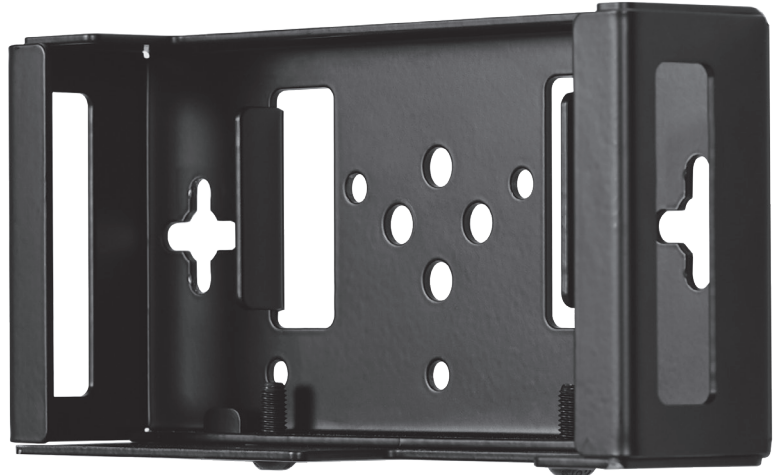

B-TECH AV MOUNTS™

FEATURES
AN OPEN DESIGN
FOR GREATER
AIRFLOW

BT7886

MERSIVE SOLSTICE POD MOUNTING CRADLE

The BT7886 is a mounting cradle designed to securely mount a Mersive Solstice Pod onto a wall or desk, to a B-Tech accessory collar, or to the back of a display using any screen mount. The open design of the cradle helps to keep the Solstice Pod cool when in use and an integrated slot to add a Kensington lock (lock not included) helps prevent unauthorised removal of the device. B-Tech AV Mounts is an Official Mounting Partner of Mersive Technologies.

SPECIFICATION

Designed for use with	Mersive Solstice Pod
Dimensions	W:189mm H: 43mm D: 96mm
Colour	Black

FEATURES

- Designed to securely hold a Mersive Solstice Pod
- Security screws to prevent easy removal of Pod
- Can be fixed directly to a wall, B-Tech collar or underneath a desk
- Supplied with an attachment plate for securing to flat screen mounting arms
- Compatible with Kensington Slot Locks

Can be fitted to poles using B-Tech Accessory Collars.

Can also be mounted directly to a wall.

Security screws to prevent easy removal of Pod device.

Compatible with Kensington Slot Locks.

PACKING INFORMATION

Ø50mm 2-Piece Accessory Collar designed to attach a variety of different mounts and accessories onto B-Tech poles.

Ø50mm Poles available in Black, Chrome and white, designed for ceiling, oor- or oor-to-ceiling installations