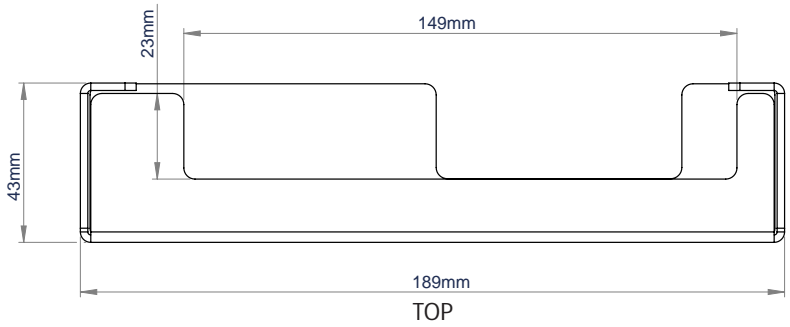

Can be fitted to poles using B-Tech Accessory Collars.

Can also be mounted directly to a wall.

Security screws to prevent easy removal of Pod device.

PACKING INFORMATION

COLOUR:	ORDER REF:	EAN CODE:	CARTON QTY:	INNER CARTON QTY:	MASTER CARTON WEIGHT:	MASTER CARTON CUBE:
Black	BT7886/B	5019318304118	1	10	8.8kg	0.024cbm

RELATED PRODUCTS

BT7841	BT7850	BT7883	BT7885

Ø50mm 2-Piece Accessory Collar designed to attach a variety of different mounts and accessories onto B-Tech poles.

Ø50mm Poles available in Black, Chrome and white, designed for ceiling, oor- or oor-to-ceiling installations

Wall Mount with Slide Out AV Tray designed to mount 32" to 72" screens and store AV media devices.

Wall Mount with Slide Out AV Tray designed to mount 32" to 72" screens and store AV media devices.