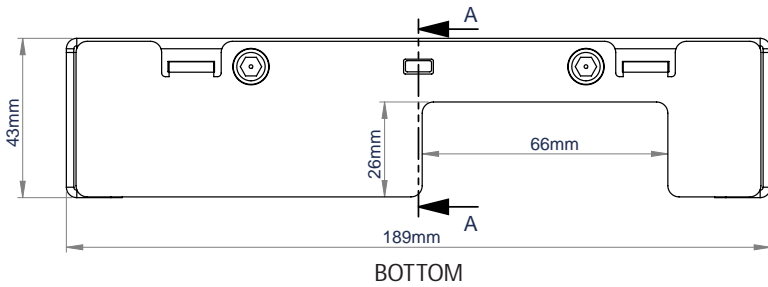

PACKING INFORMATION

COLOUR:	ORDER REF:	EAN CODE:	CARTON QTY:	INNER CARTON QTY:	MASTER CARTON WEIGHT:	MASTER CARTON CUBE:
Black	BT7886/B	5019318304118	1	10	8.8kg	0.024cbm

RELATED PRODUCTS

BT7841	BT7850	BT7883	BT7885

Ø50mm 2-Piece Accessory Collar designed to attach a variety of different mounts and accessories onto B-Tech poles.

Ø50mm Poles available in Black, Chrome and white, designed for ceiling, oor- or oor-to-ceiling installations

Wall Mount with Slide Out AV Tray designed to mount 32" to 72" screens and store AV media devices.

Wall Mount with Slide Out AV Tray designed to mount 32" to 72" screens and store AV media devices.