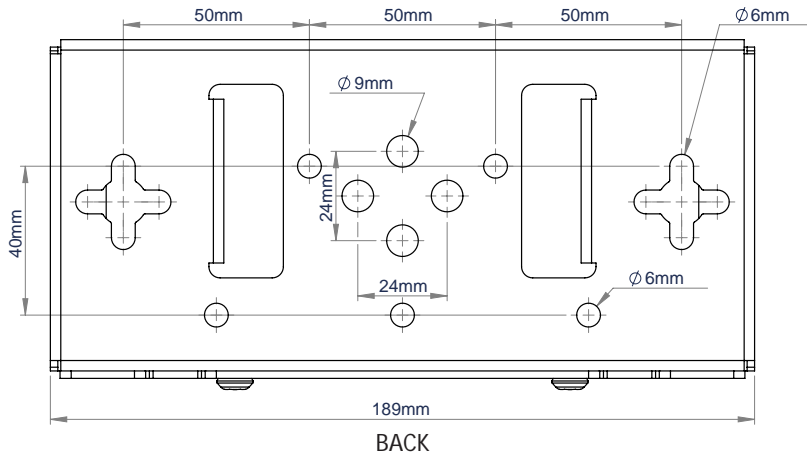

PACKING INFORMATION

COLOUR:	ORDER REF:	EAN CODE:	CARTON QTY:	INNER CARTON QTY:	MASTER CARTON WEIGHT:	MASTER CARTON CUBE:
Black	BT7886/B	5019318304118	1	10	8.8kg	0.024cbm

RELATED PRODUCTS

BT7841	BT7850	BT7883	BT7885

Ø50mm 2-Piece Accessory Collar designed to attach a variety of different mounts and accessories onto B-Tech poles.

Ø50mm Poles available in Black, Chrome and white, designed for ceiling, oor- or oor-to-ceiling installations

Wall Mount with Slide Out AV Tray designed to mount 32" to 72" screens and store AV media devices.

Wall Mount with Slide Out AV Tray designed to mount 32" to 72" screens and store AV media devices.