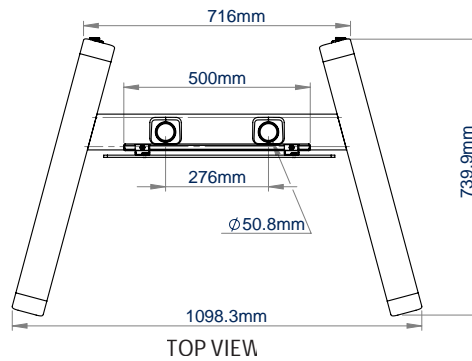

PACKING INFORMATION

PLEASE NOTE, THIS IS A MULTI-BOX ITEM

COLOUR:	ORDER REF:	EAN CODE:	MASTER CARTON QTY:	MASTER CARTON WEIGHT:	MASTER CARTON CUBE:
Black	BT8504/BB V2	5019318085413	1	20.5kg / 7kg	0.047cbm / 0.013cbm