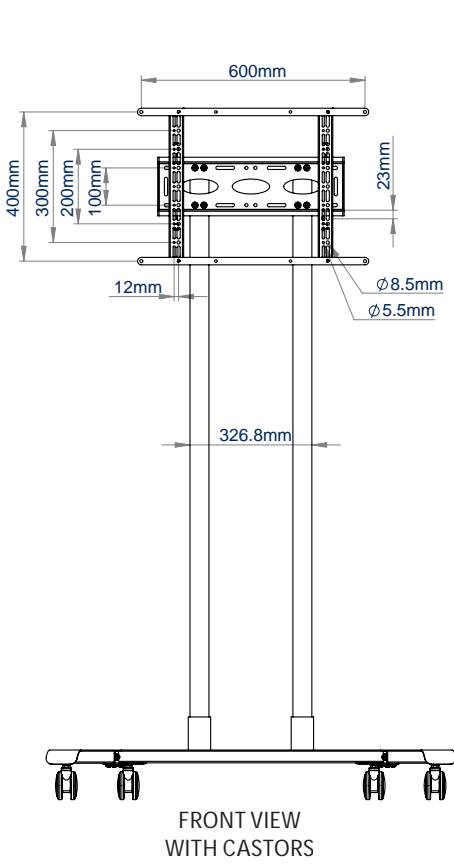

PACKING INFORMATION

PLEASE NOTE, THIS IS A MULTI-BOX ITEM

COLOUR:	ORDER REF:	EAN CODE:	MASTER CARTON QTY:	MASTER CARTON WEIGHT:	MASTER CARTON CUBE:
Black	BT8504/BB V2	5019318085413	1	20.5kg / 7kg	0.047cbm / 0.013cbm