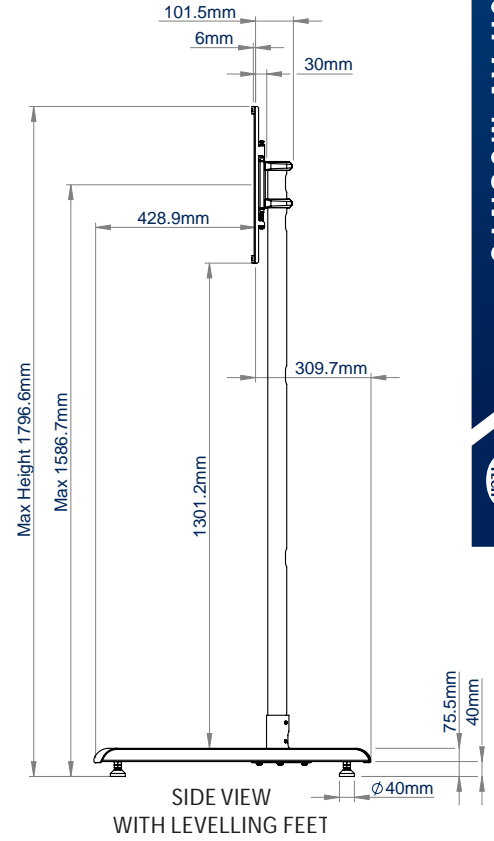

PACKING INFORMATION

PLEASE NOTE, THIS IS A MULTI-BOX ITEM

COLOUR:	ORDER REF:	EAN CODE:	MASTER CARTON QTY:	MASTER CARTON WEIGHT:	MASTER CARTON CUBE:
Black	BT8504/BB V2	5019318085413	1	20.5kg / 7kg	0.047cbm / 0.013cbm