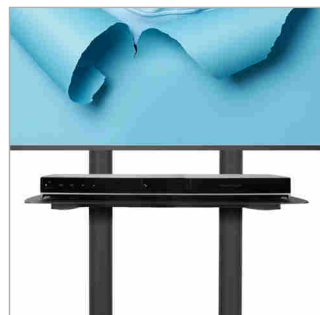

FOR PORTRAIT
 & LANDSCAPE
 MOUNTING

BT8504

FLAT SCREEN DISPLAY TROLLEY / STAND

Designed for large screens mounted in landscape or portrait style, the BT8504 is ideal for all professional applications. The simple hook-on installation makes fitting a display to the trolley quick and easy. The BT8504 mounts screens with fixing patterns up to 455 x 400mm as standard and also includes adaptor arms for larger screens with VESA fixings up to 600 x 400. Non-marking braked castors and optional adjustable levelling feet are included for use as either a portable or freestanding solution.

SPECIFICATION

Recommended screen size	up to 70"
Max load	70kg
VESA® fixings	up to 600 x 400 (with included adaptors)
Universal fixings up to	up to 455 x 400mm
Dimensions (with castors)	W: 1098mm H: 1854mm D: 740mm
Colour	Black

FEATURES

- Flat screen trolley suitable for large screens
- Can mount screens in a landscape or portrait orientation
- Includes non-marking 3" locking/braked castors & alternative levelling feet
- Shelves and other accessories can be fitted to the poles using Ø50mm accessory collars (available separately)
- Safety screws help prevent unauthorised screen removal
- Integrated cable management for a neat and tidy installation
- Simple 'hook-on' installation
- All mounting hardware included

70"
177cm

VESA
600
x
400

70KG

Universal design suitable for screens in portrait or landscape orientation

Collar compatible accessories such as shelves (available separately) can be fitted directly to the poles