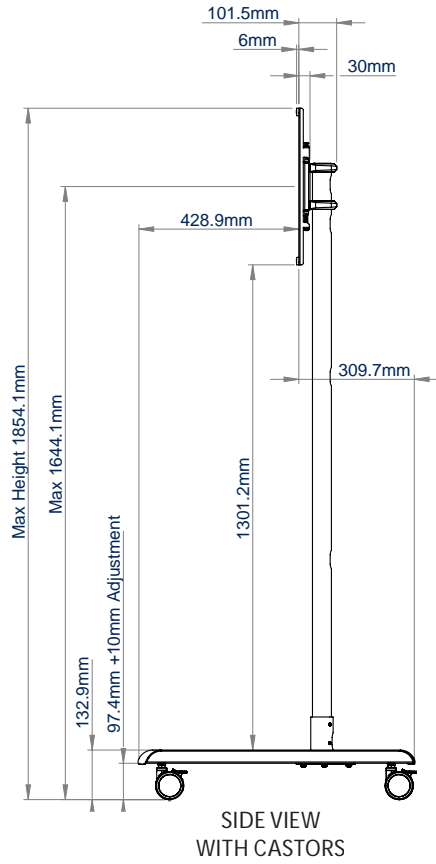

PACKING INFORMATION

PLEASE NOTE, THIS IS A MULTI-BOX ITEM

COLOUR:	ORDER REF:	EAN CODE:	MASTER CARTON QTY:	MASTER CARTON WEIGHT:	MASTER CARTON CUBE:
Black	BT8504/BB V2	5019318085413	1	20.5kg / 7kg	0.047cbm / 0.013cbm