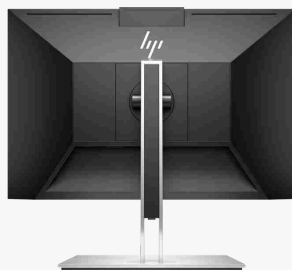

HP E24m G4 FHD USB-C Conferencing Monitor

Featuring

Get Comfortable. Be Productive.

Work effortlessly with 4-way ergonomics and comfortably view your work on a 60.45 cm (23.8-inch) diagonal FHD screen that reduces blue light with HP Eye Ease.

Only share when you want to

Push the webcam down for worry-free privacy.

Crystal Clear Audio

Speakers that deliver crystal-clear audio straight to you.

Expand your View

Daisy chain or run two monitors via DisplayPort™.⁴

Environmentally Aware. Responsibly Made.

This monitor's plastics consist 90% recycled materials and its recyclable packaging is 100% sustainably sourced.^{5,6}

Enhanced Viewing Comfort

HP Eye Ease keeps you comfortable by reducing blue light.

More Ports. More Flexibility.

Packed with ports including HDMI, DisplayPort™, USB-C® plus four USB ports.¹

Personalized and Protected

Personalize settings and dim the screen upon unauthorized disconnection.³

Remote Management Reimagined

Manage deployment, asset tracking and monitor settings remotely.⁷

Dependable Internet Connectivity

RJ-45 port for stable internet connection and remote IT manageability.⁷

Works With Chromebook Certified

The Works With Chromebook badge on a device means it's optimized to work with your Chromebook and other Chrome OS devices. Enjoy a seamless experience across Works With Chromebook certified accessories.^{8,9}

3-year Limited Warranty

Get peace of mind with a 3-year warranty.