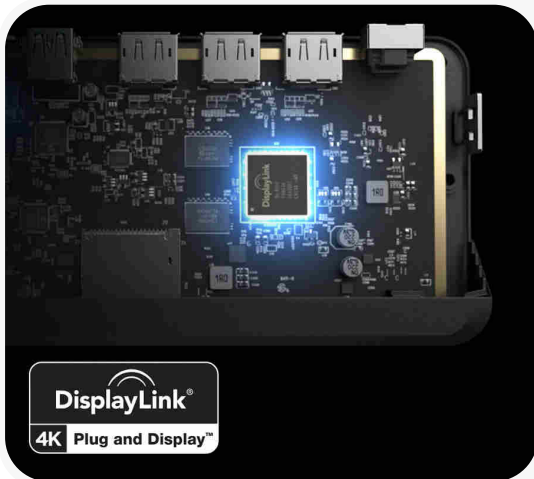

Docking Station

Dual 4K Display Universal Docking Station – DX2

- WITH 100W LAPTOP CHARGING

Dual Display

4K Ultra HD

Apple & Windows
Compatible

100W Power Delivery

USB-C + USB-A
Compatible

Power Adapter
Included

Part no

Color

DUPRDX2-100

• Space Grey and Black

Immersive Dual 4K

Sometimes you need more screen real estate. The DX2 can connect up to two external displays at up to 4K resolutions via its twin DisplayPort outputs.

A Universal Dock

The DX2 docking station provides universal compatibility across Windows, Mac and Chromebook computers and laptops. Allowing modern USB-C equipped or older USB-A computers to be connected, this dock enables IT professionals and organisations to deploy the DX2 docking station as a single solution across all users. The DX2 dock helps remove clutter and can power hot desking arrangements in any workspace environment.

Made with DisplayLink

The DX2's DisplayLink technology boosts your connectivity, power and productivity at work.

LED Button

Lock Slot

VESA Mount

9 High-Performance Ports

1 USB-A 3.1 Gen 1 (5G) BC 1.2 & Apple Charging (Supports Smartphone Charging)