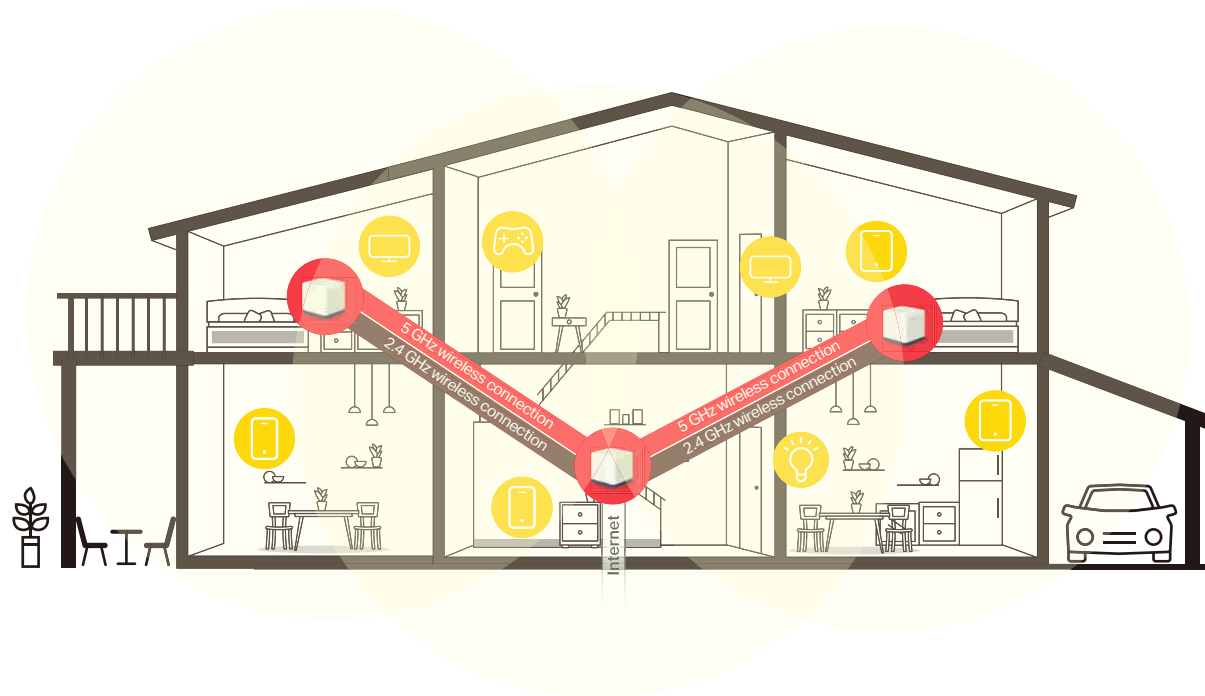

Expand Anytime
Expand Mesh Wi-Fi coverage anytime by simply adding more units from the Halo H series*

Connect over 100 Devices
Handle traffic even in high-density networks, delivering fast connections for over 100 devices

// A Whole Home Wi-Fi Solution

Halo works as a unified system to guarantee a strong Wi-Fi signal in every corner of your home. Mercusys Mesh Technology provides an incredibly fast and stable user experience when you walk around your home. Interruption and buffering will be a thing of the past.

Signals Never Drop

Seamless roaming intelligently connects devices to the Halo with the strongest signal and highest capacity. And Smart Connect helps to choose the best available band for each device. No more sudden signal drops or lagging Wi-Fi when you're roaming at home.†

Non-Stop Entertainment

Halo H50G harnesses the power of three separate AC1900 units, delivering whole home seamless Wi-Fi for over 100 devices. This ensures Halo keeps your phones, computers, and other IoT devices connected and operating at peak performance.