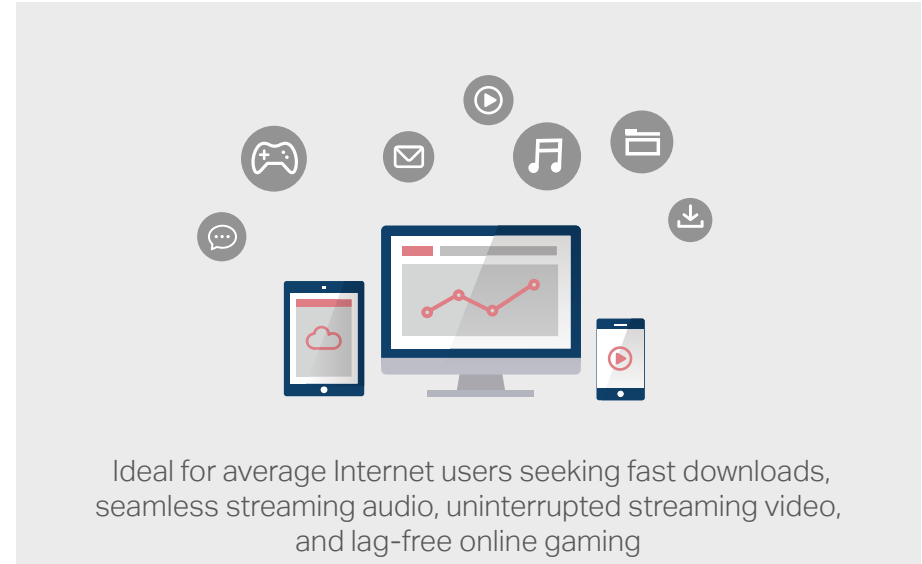

AC1900 Whole Home Mesh Wi-Fi System

Model: Halo H50G

Seamless Coverage up to
6000_{ft²} | **550**_{m²}

// Highlights

- One Unified Network - Run a single home network with one Wi-Fi name and password
- Seamless Roaming - Choose the best signal and enjoy the best connections for all your devices†
- Gigabit Ports - 3× Gigabit ports per Halo unit for lightning-fast wired connections
- Easy App Control - Use the MERCUSYS App to quickly set up and manage your Wi-Fi

// Applications

Ideal for large homes with multiple rooms and multiple users

Ideal for average Internet users seeking fast downloads, seamless streaming audio, uninterrupted streaming video, and lag-free online gaming