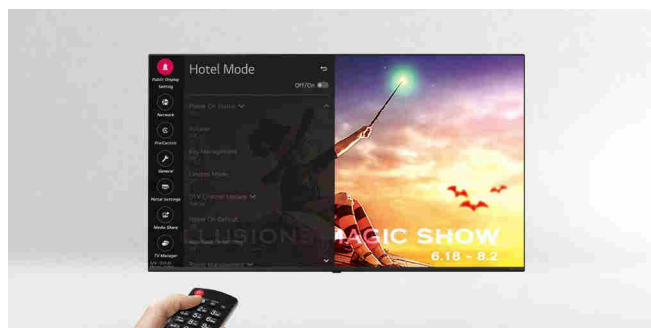

Hotel Mode (Public Display Mode)

From channel selection to volume level, you can control the TV settings in business areas. Public Display Mode also enables you to restore default settings, as required, on the TVs.