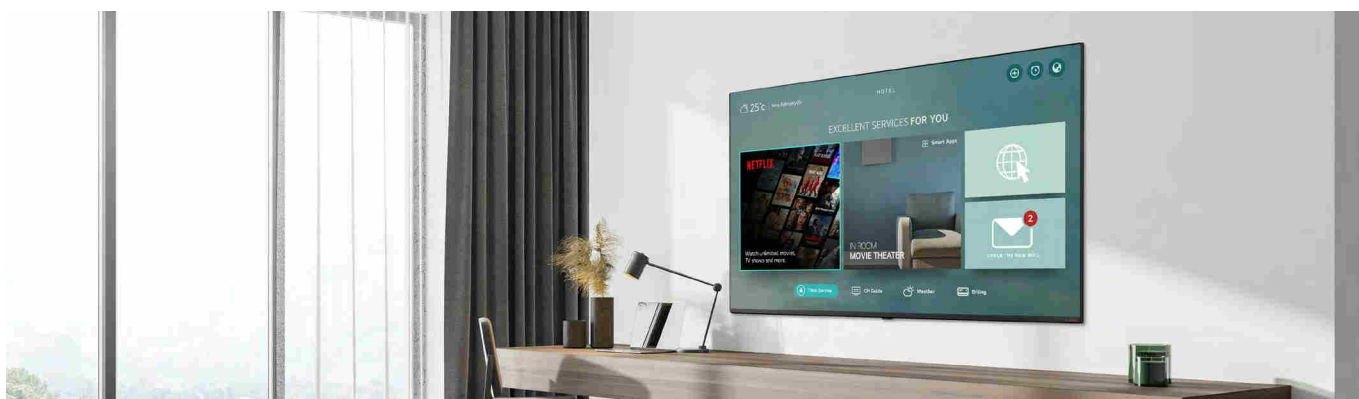

Easily Accessible to Netflix Application with Pro:Centric Direct

Pro:Centric Direct, the easy and simple management solution for hotel content creates a memorable experience for your clients. Especially, the Netflix App can be activated by anyone with Pro:Centric Direct. Netflix membership required.

* webOS 5.0 only   * PMS required   * Available with Pro:Centric Cloud