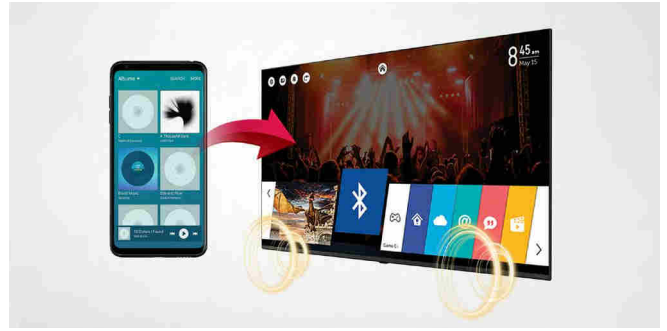

Bluetooth Sound Sync

Bluetooth Sound Sync enables users to listen to music on a mobile device through TV speakers via Bluetooth connection.

* Support devices for Bluetooth Sound Sync: Android (above v4.4 KitKat) / iOS based mobile device

* All images are for illustrative purposes only