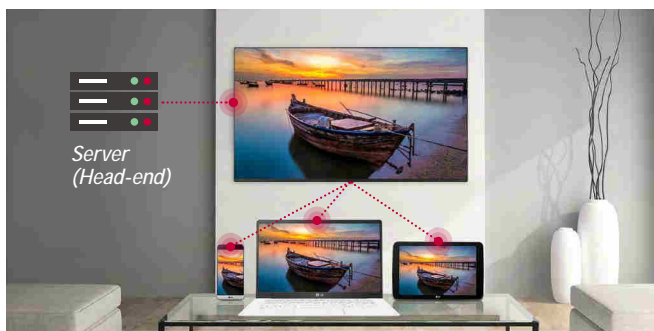

* webOS 5.0 only * PMS required * Available with Pro:Centric Cloud

Pro:Centric Direct

The hotel content management solution Pro:Centric Direct offers easy and simple editing tools, making it easy to perform service and IP network-based remote management with a single click. The Pro:Centric Direct solution enables users to edit their interface easily by providing customized interface and efficiently manages all TVs in the room. The latest PCD version provides IoT-based in-room control as well as voice control function through LG Natural Language Processing (NLP). These IoT and voice-related functions will be your starting point to prepare for the hotel rooms of next generation through artificial intelligence.

* Some features may not be supported based on PCD versions.

* All images are for illustrative purposes only.

Slim Bezel That Makes TV a Sophisticated Objet

UR762H series with a slim bezel is designed to blend into any interior and delivers an immersive viewing experience without any interruption.

SoftAP

Software-enabled Access Point (SoftAP) is a "virtual" Wi-Fi feature that uses TV as a wireless hotspot, enabling guests to connect their own devices to the SoftAP. It supports Bridge Mode, allowing administrators to manage in-room SoftAP information such as signal level, SoftAP passwords, etc.