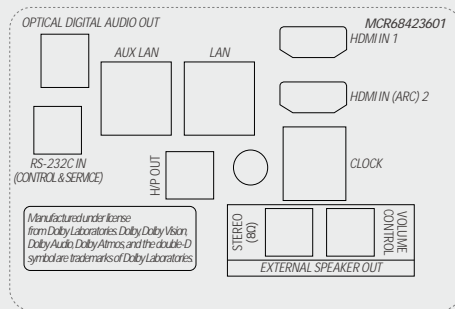

Rear

Side

65" / 55" / 50"

Rear

65" / 55" / 50"

Rear

* Dimensions & Jack Panels may differ from the above image, so please contact LG sales team to verify before ordering.

Download
LG C-Display+
Mobile App
Google Play Store