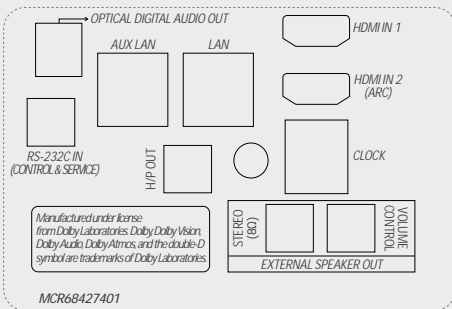

CONNECTIVITY

UR762H0GC

75"

Rear

Side

UR762H9GC

75"

Rear