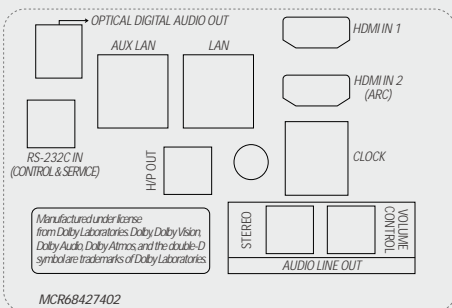

* All images are for illustrative purposes only

CONNECTIVITY

UR762H0GC

75"

Rear

Side

UR762H9GC

75"

Rear

Side

65" / 55" / 50"

Rear

65" / 55" / 50"

Rear

* Dimensions & Jack Panels may differ from the above image, so please contact LG sales team to verify before ordering.

Download
LG C-Display+
Mobile App
Google Play Store