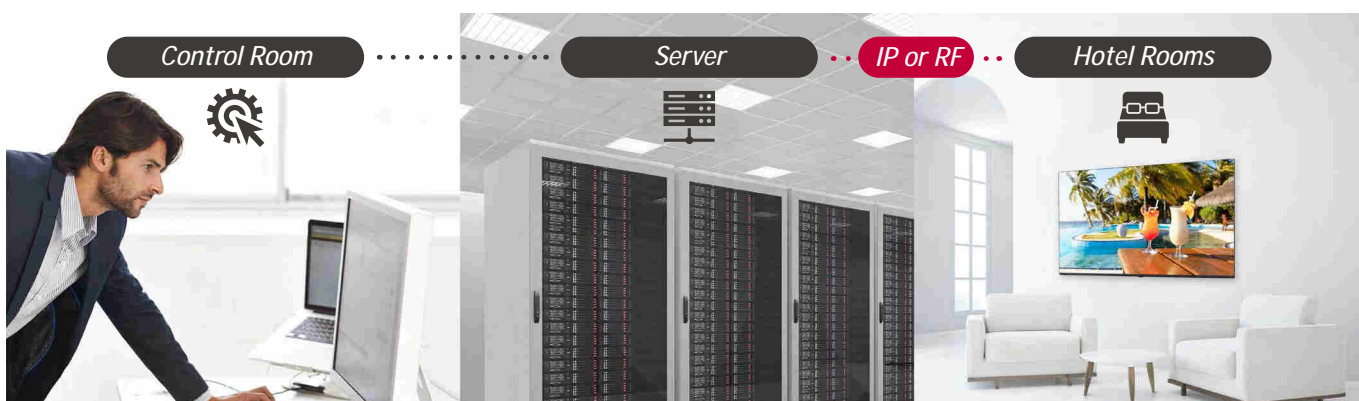

* webOS 5.0 only * PMS required * Available with Pro:Centric Cloud

Pro:Centric Direct

The hotel content management solution Pro:Centric Direct offers easy and simple editing tools, making it easy to perform service and IP network-based remote management with a single click. The Pro:Centric Direct solution enables users to edit their interface easily by providing customized interface and efficiently manages all TVs in the room. The latest PCD version provides IoT-based in-room control as well as voice control function through LG Natural Language Processing (NLP). These IoT and voice-related functions will be your starting point to prepare for the hotel rooms of next generation through artificial intelligence.