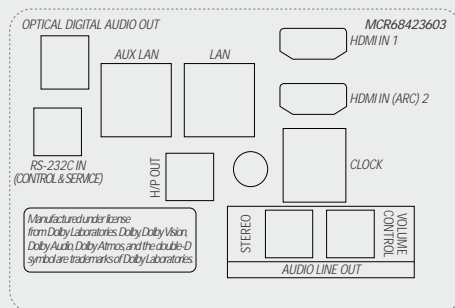

* All images are for illustrative purposes only

CONNECTIVITY

UR762H0GC

75"

Rear

Side

UR762H9GC

75"

Rear

Side

65" / 55" / 50"

Rear

65" / 55" / 50"

Rear

* Dimensions & Jack Panels may differ from the above image, so please contact LG sales team to verify before ordering.

Download
LG C-Display+
Mobile App
Google Play Store