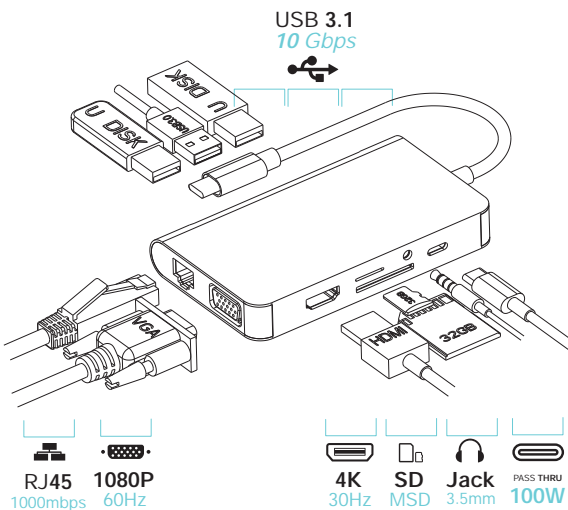

## Ports description

**HUBEE STATION PLUS 3/4 VIEW:**