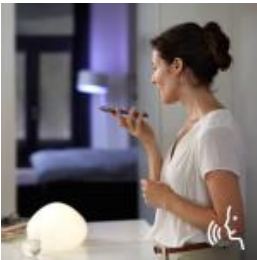

PHILIPS

Bridge

Hue

Bridge included

Automates your lights

8719514342583

Personal wireless lighting

The Bridge unlocks the full suite of features. Control the lights while away, with voice or automations. Connect it to power and your router, and then set it up in the Philips Hue app, where it's updated automatically.

Easy control

- Smart control, home and away
- Control with your voice
- The heart of your Philips Hue system
- Add up to 50 Philips Hue lights
- Extend with Philips Hue accessories
- ZigBee technology

Highlights

Smart control, home and away

With the Philips Hue iOS and Android apps, you can control your lights remotely wherever you are. Check if you have forgotten to switch your lights off before you left home, and switch them on if you are working late.

Control with your voice

Philips Hue works with Amazon Alexa, Apple HomeKit and Google Home, powered by the Google Assistant, to allow you to control your lights with your voice. Turn your lights on and off. Dim to the desired brightness for a perfect ambiance. Even recall pre-set scenes, change colours and more - all without lifting a finger.